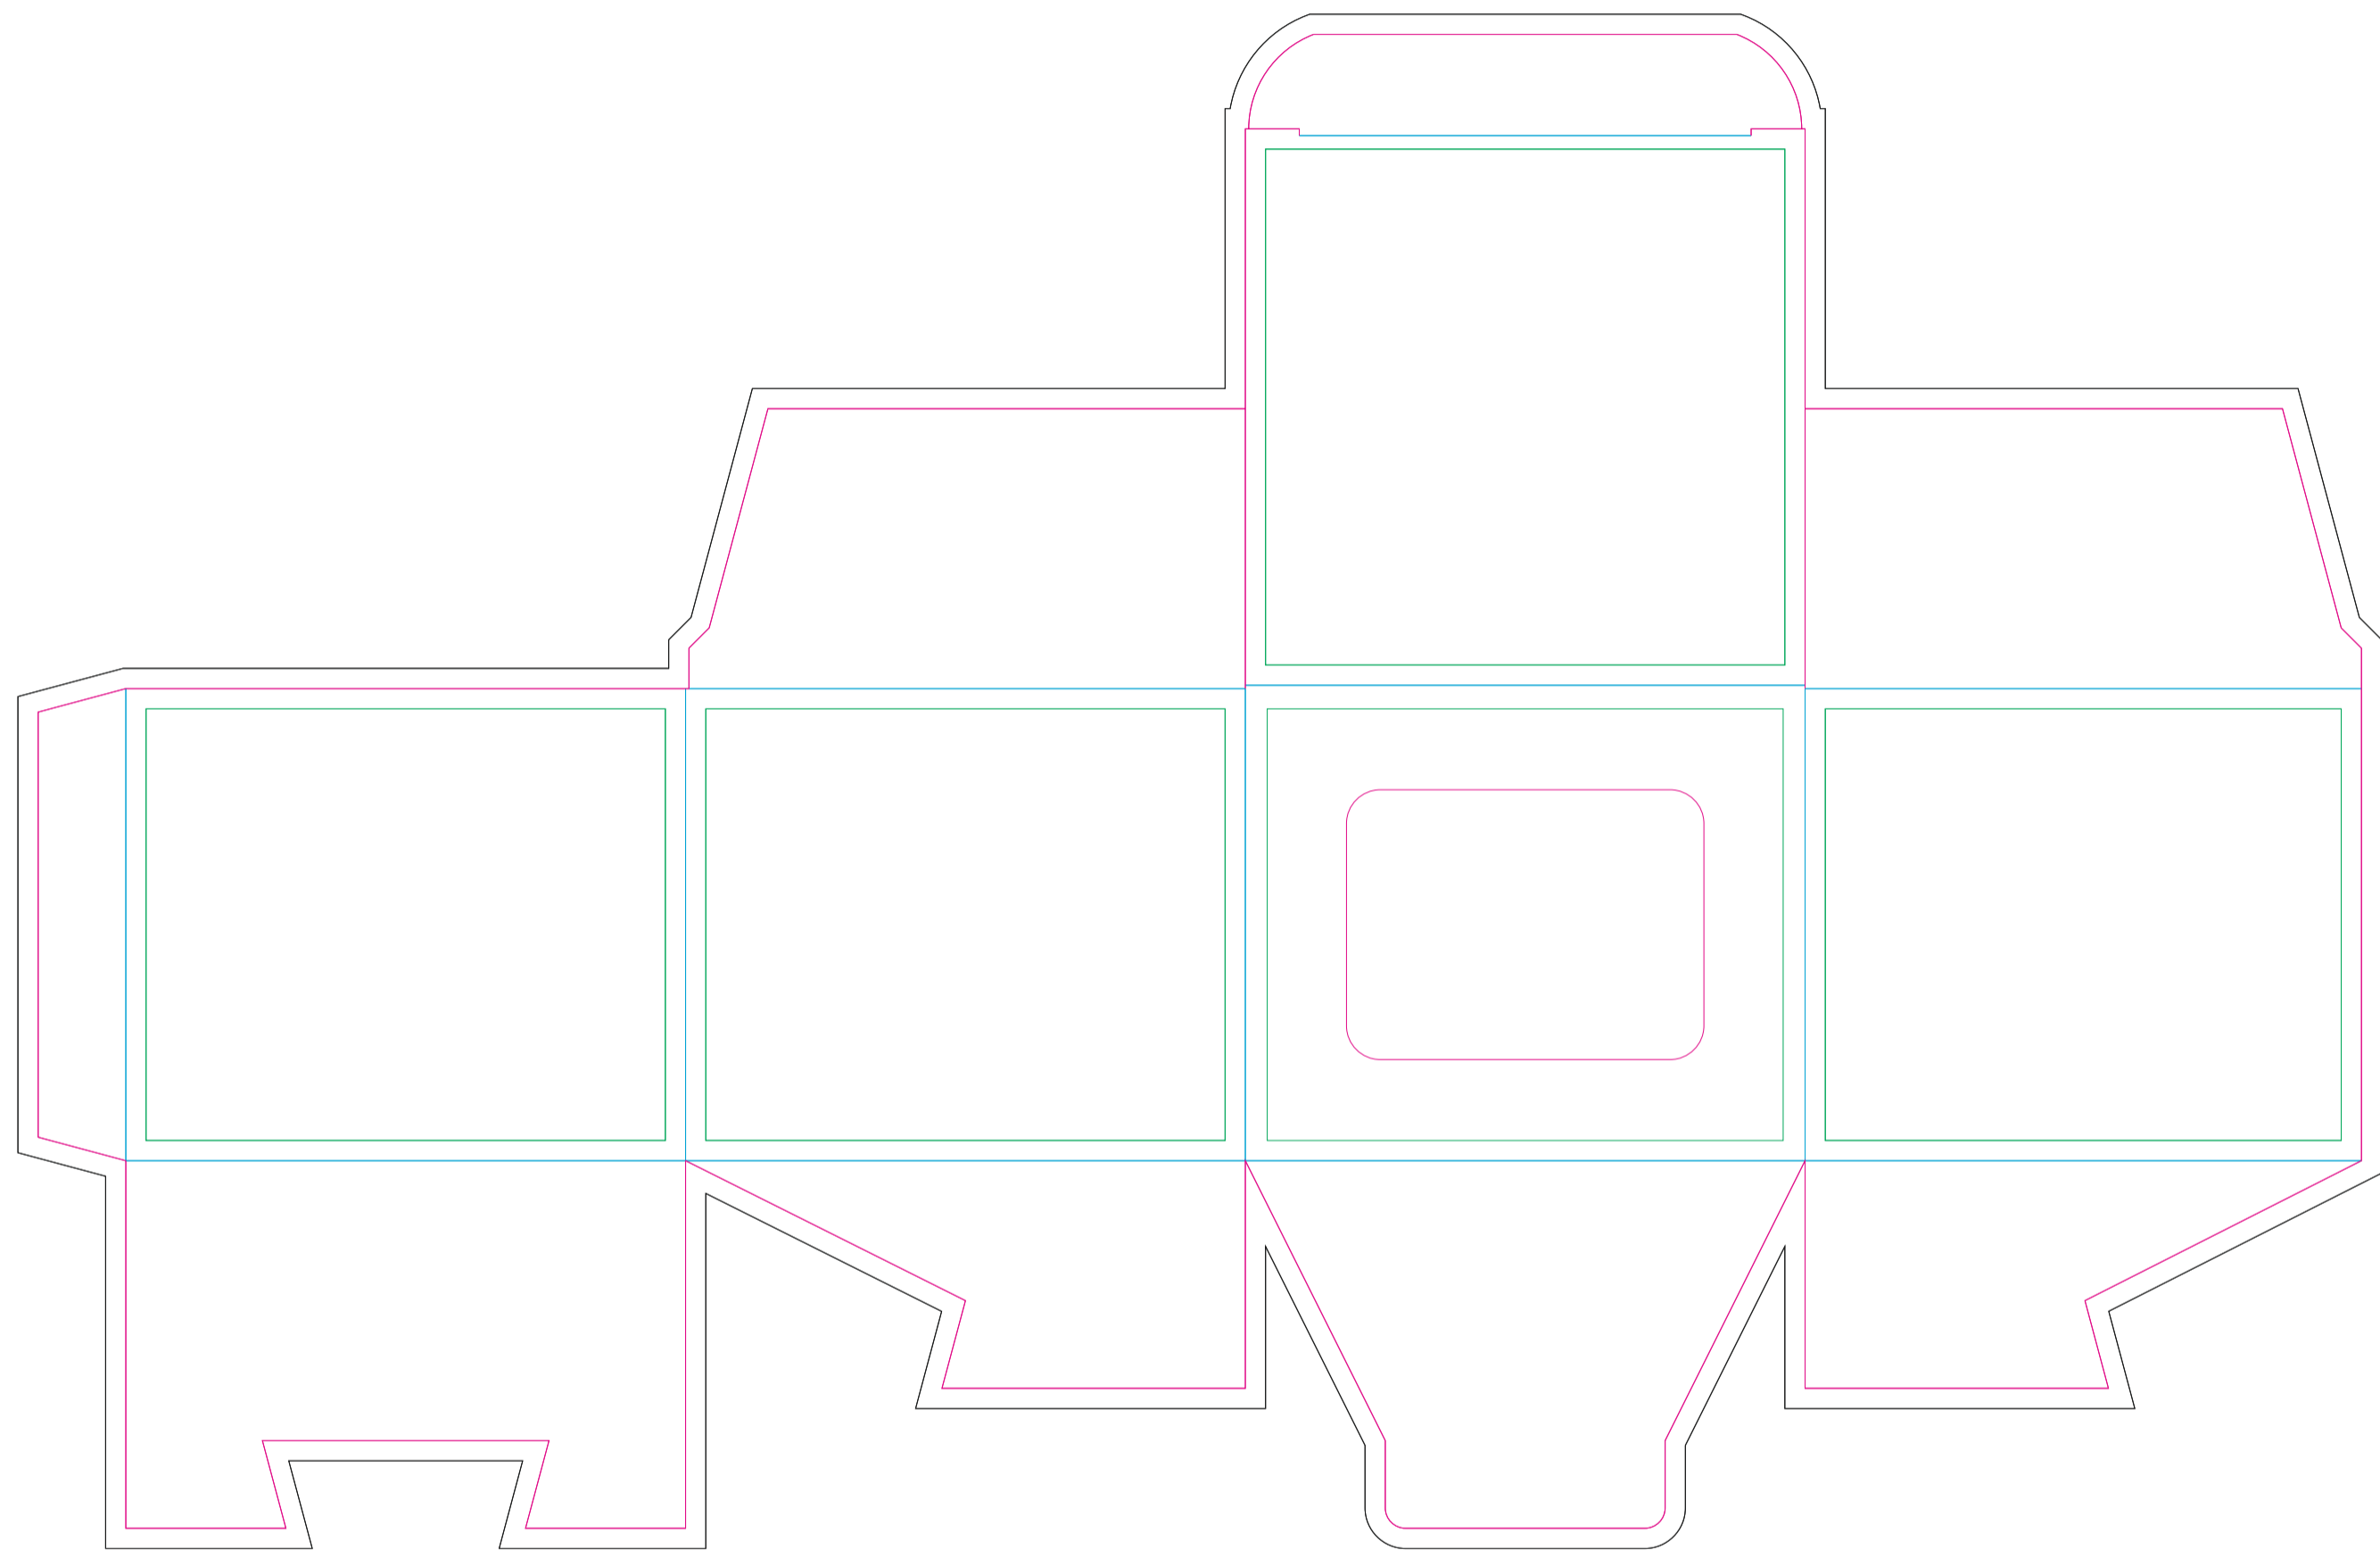

Window Paperboard box

- Margin
- Edge of product
- Bleed limit 3-3 mm (background must fill it)
- Fold line

resolution: min. 300 DPI
colours: CMYK
formats: TIFF, PDF, EPS, AI, CDR

The green line indicates the area all non-background object-texts, logos, etc.
The pink outline the maximum size of graphic visible on the product.
The black line indicates the size of the required graphics including bleed.
The blue line indicates the folding on side.