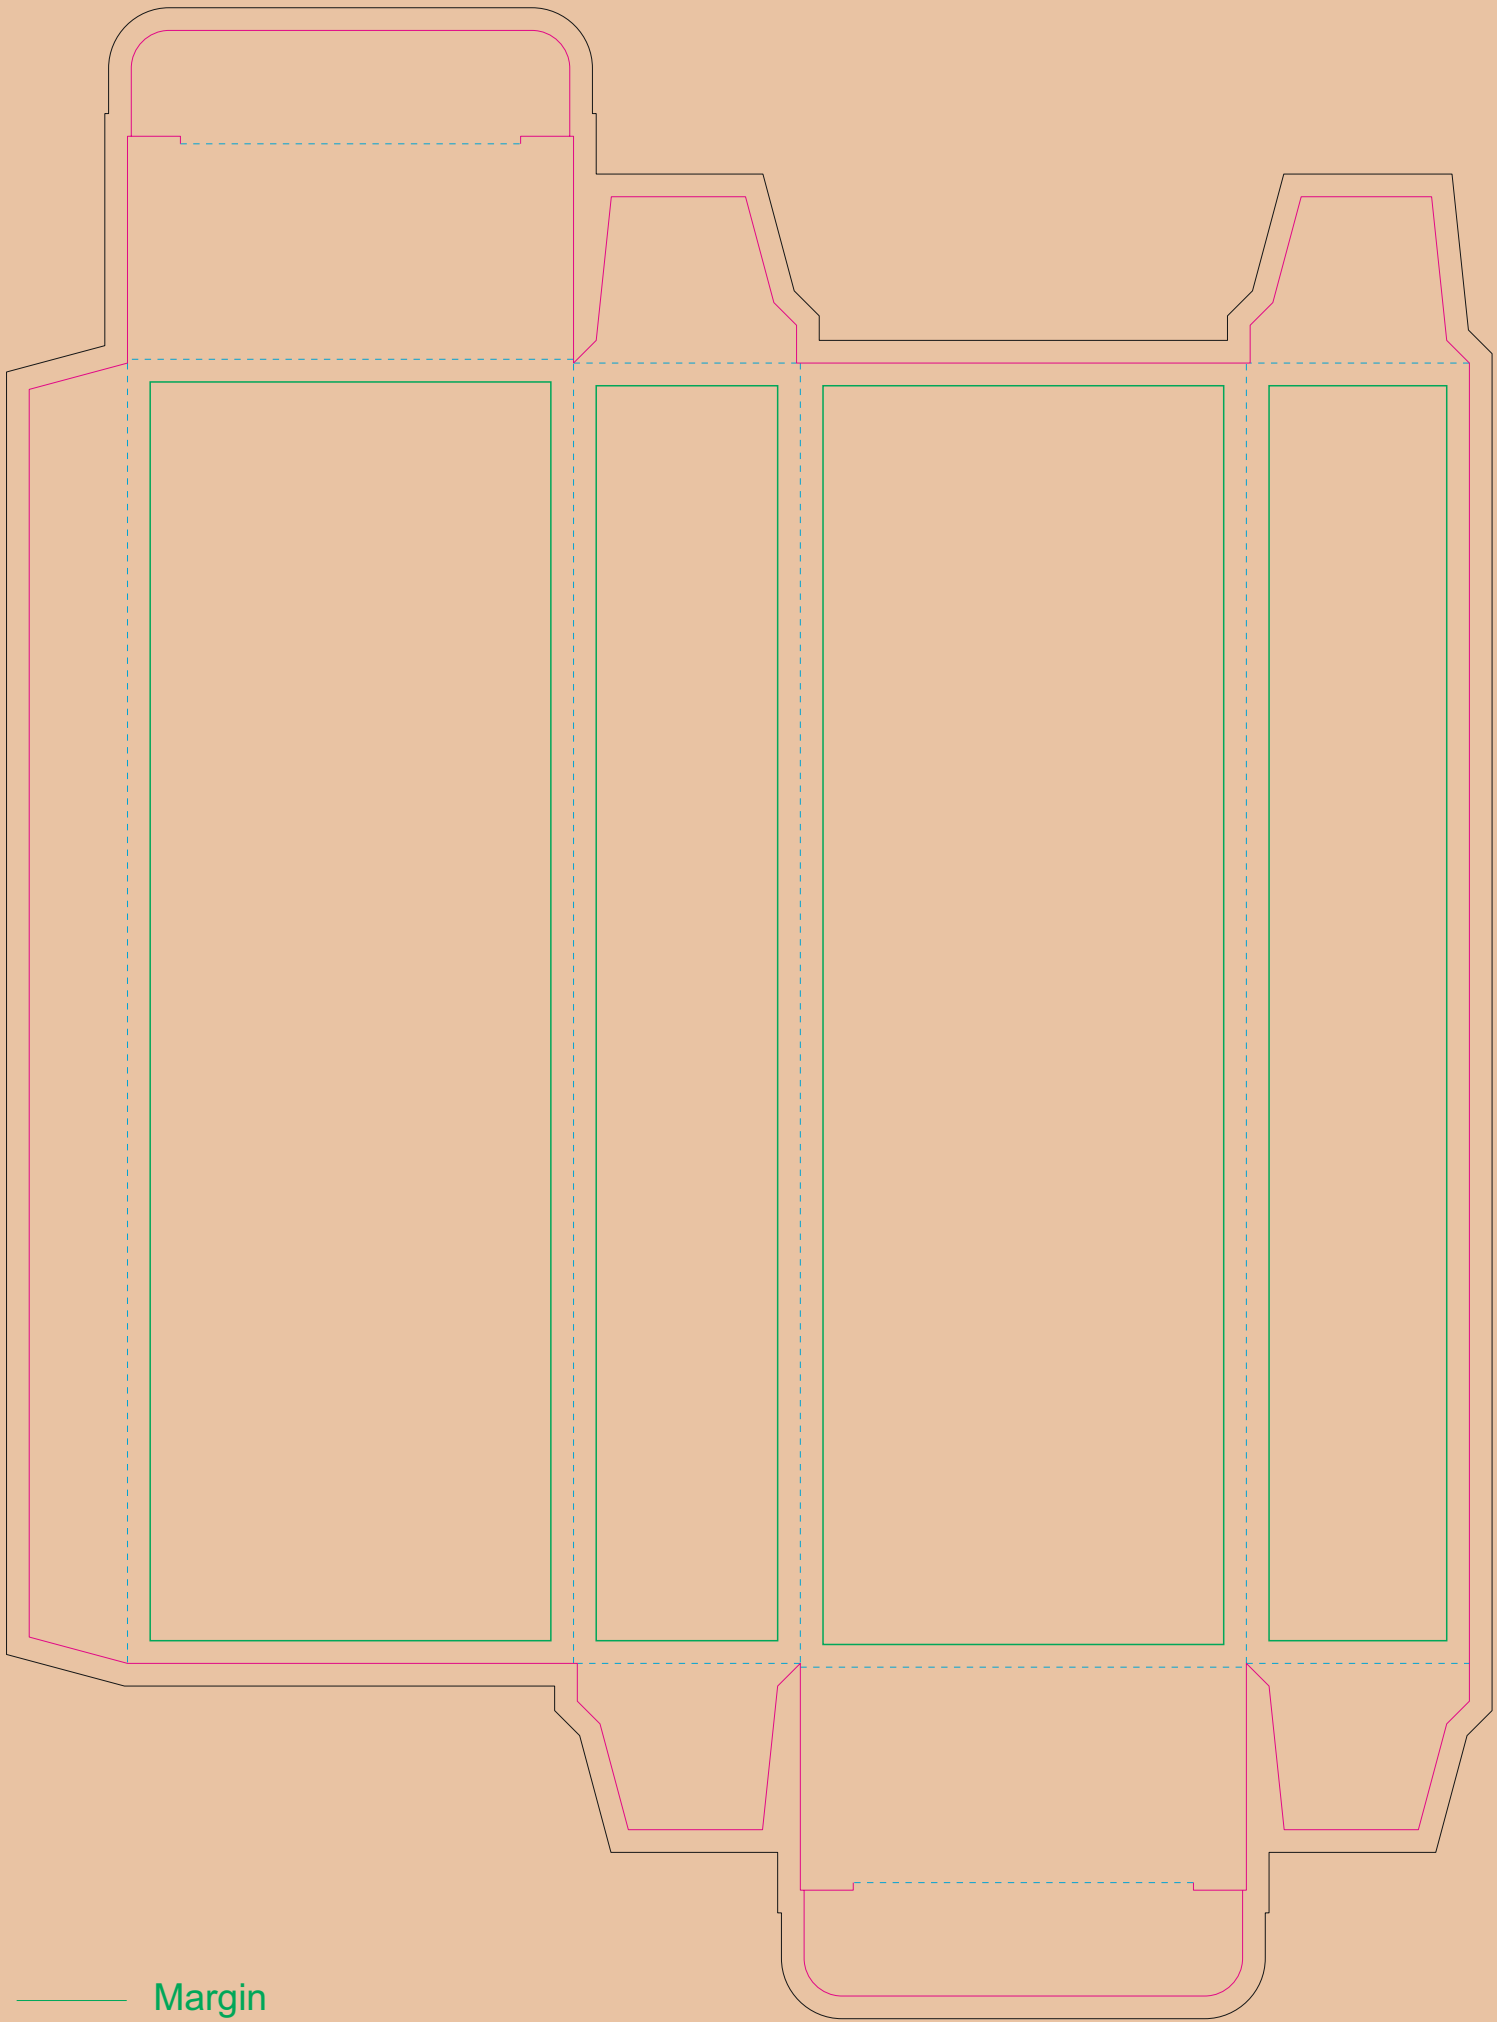

Kraft Paperboard box

- Margin
- Edge of product
- Bleed limit 3-3 mm (background must fill it)
- - - - - Fold line

resolution: min. 300 DPI
colours: CMYK
formats: TIFF, PDF, EPS, AI, CDR

The green line indicates the area all non-background object-texts, logos, etc.
The pink outline the maximum size of graphic visible on the product.
The black line indicates the size of the required graphics including bleed.
The blue line indicates the folding.