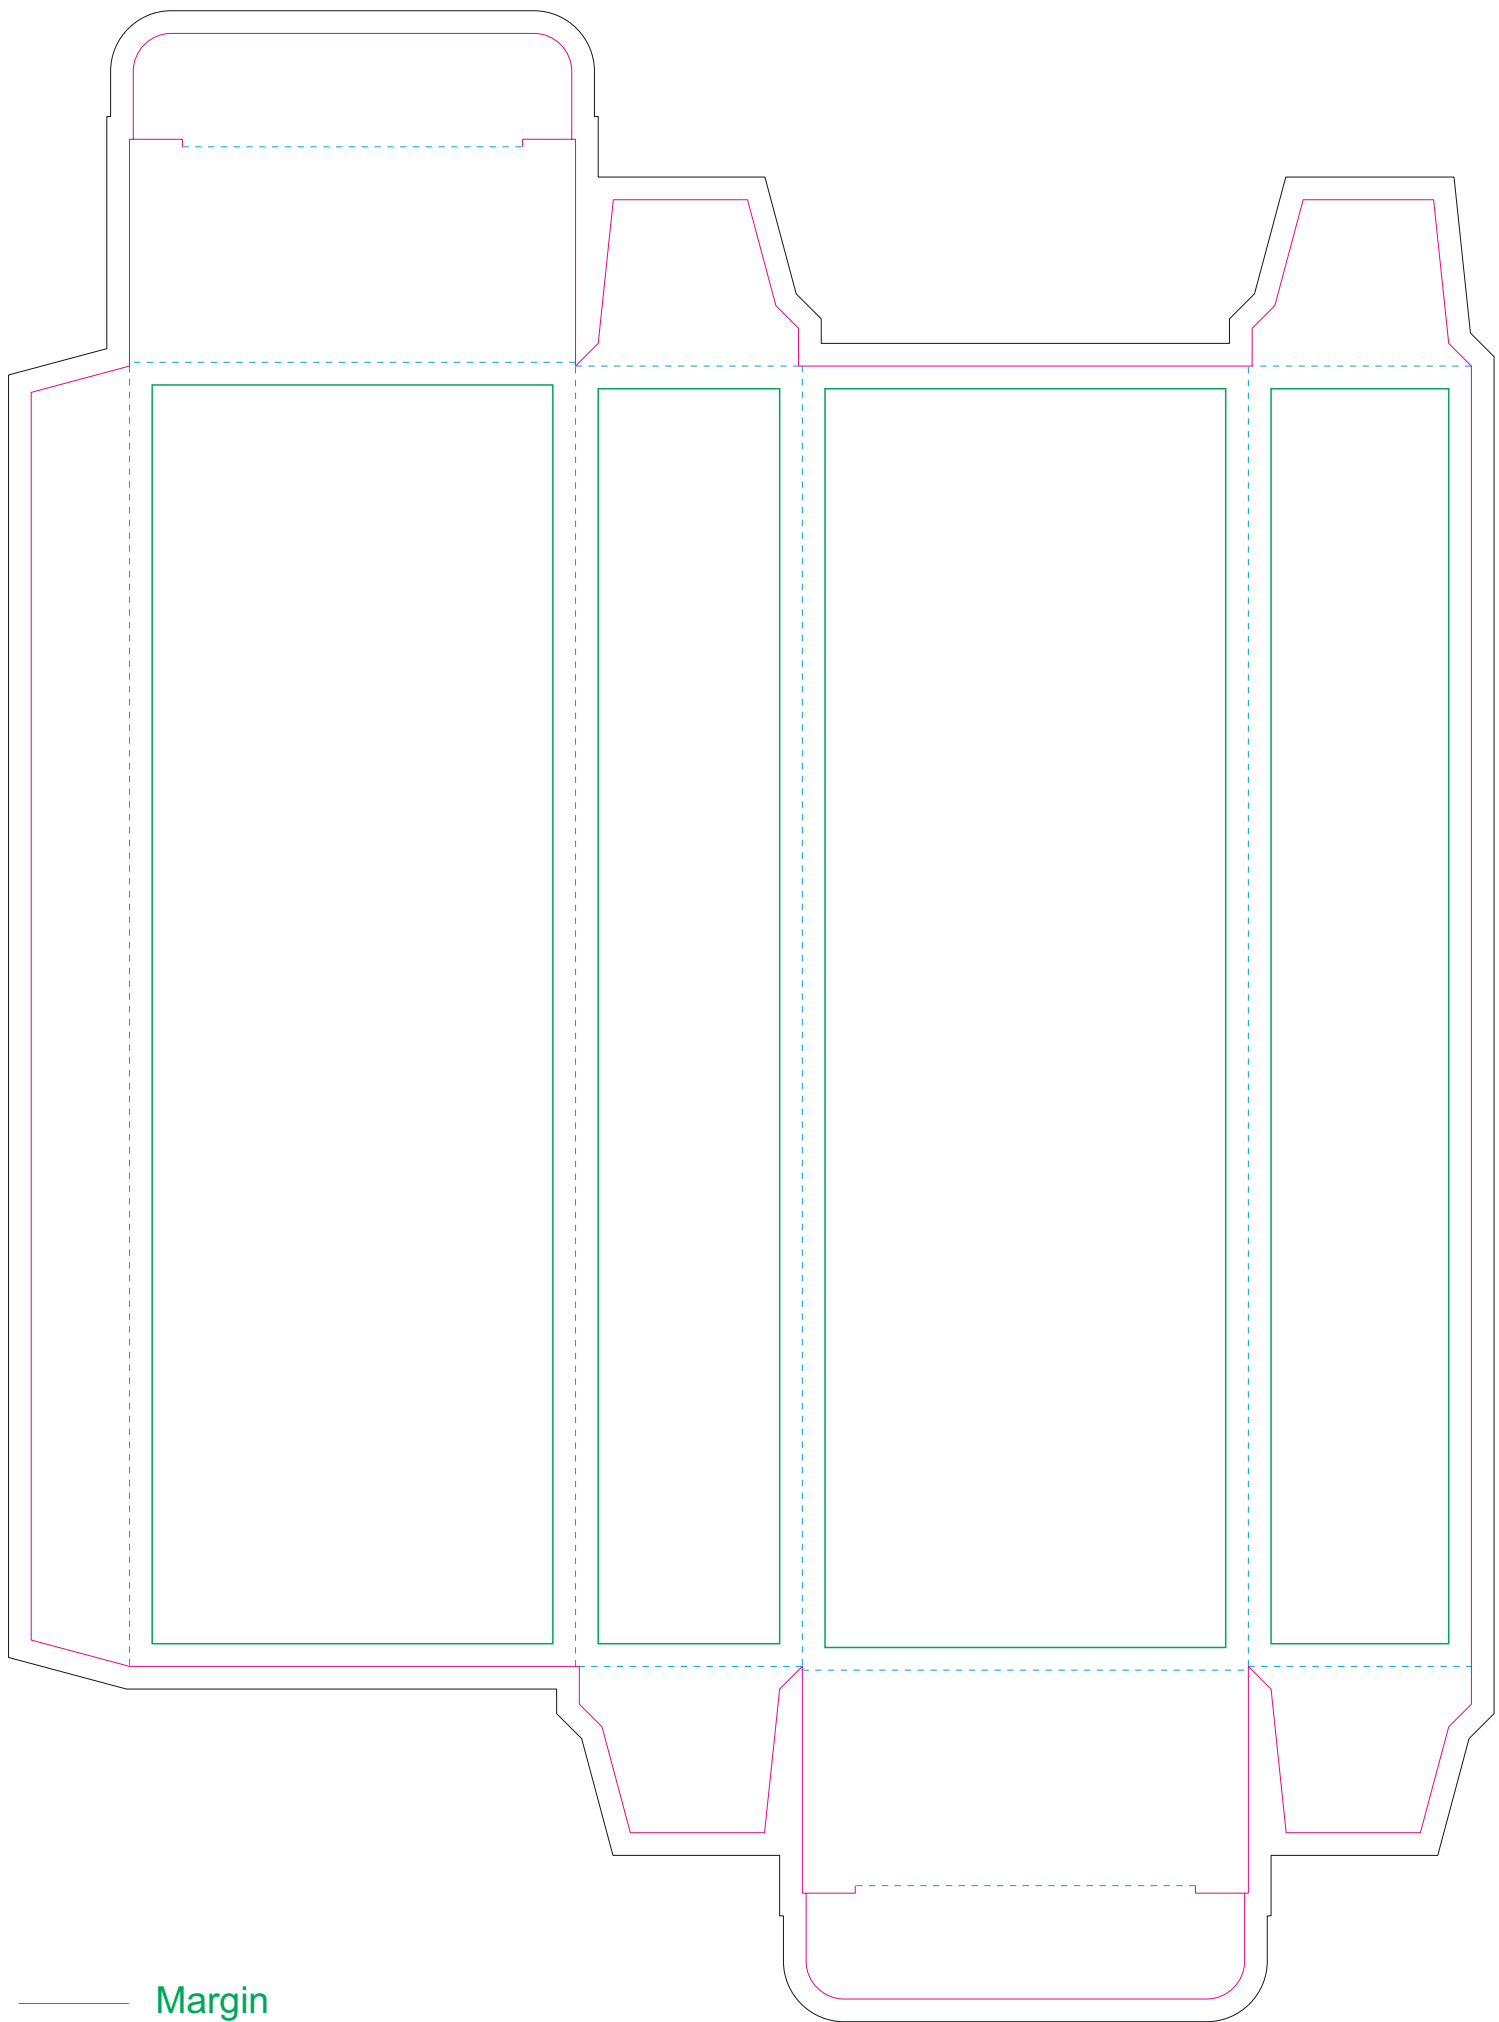

Paperboard box

- Margin
- Edge of product
- Bleed limit 3-3 mm (background must fill it)
- - - - - Fold line

resolution: min. 300 DPI
colours: CMYK
formats: TIFF, PDF, EPS, AI, CDR

The green line indicates the area all non-background object-texts, logos, etc.
The pink outline the maximum size of graphic visible on the product.
The black line indicates the size of the required graphics including bleed.
The blue line indicates the folding.