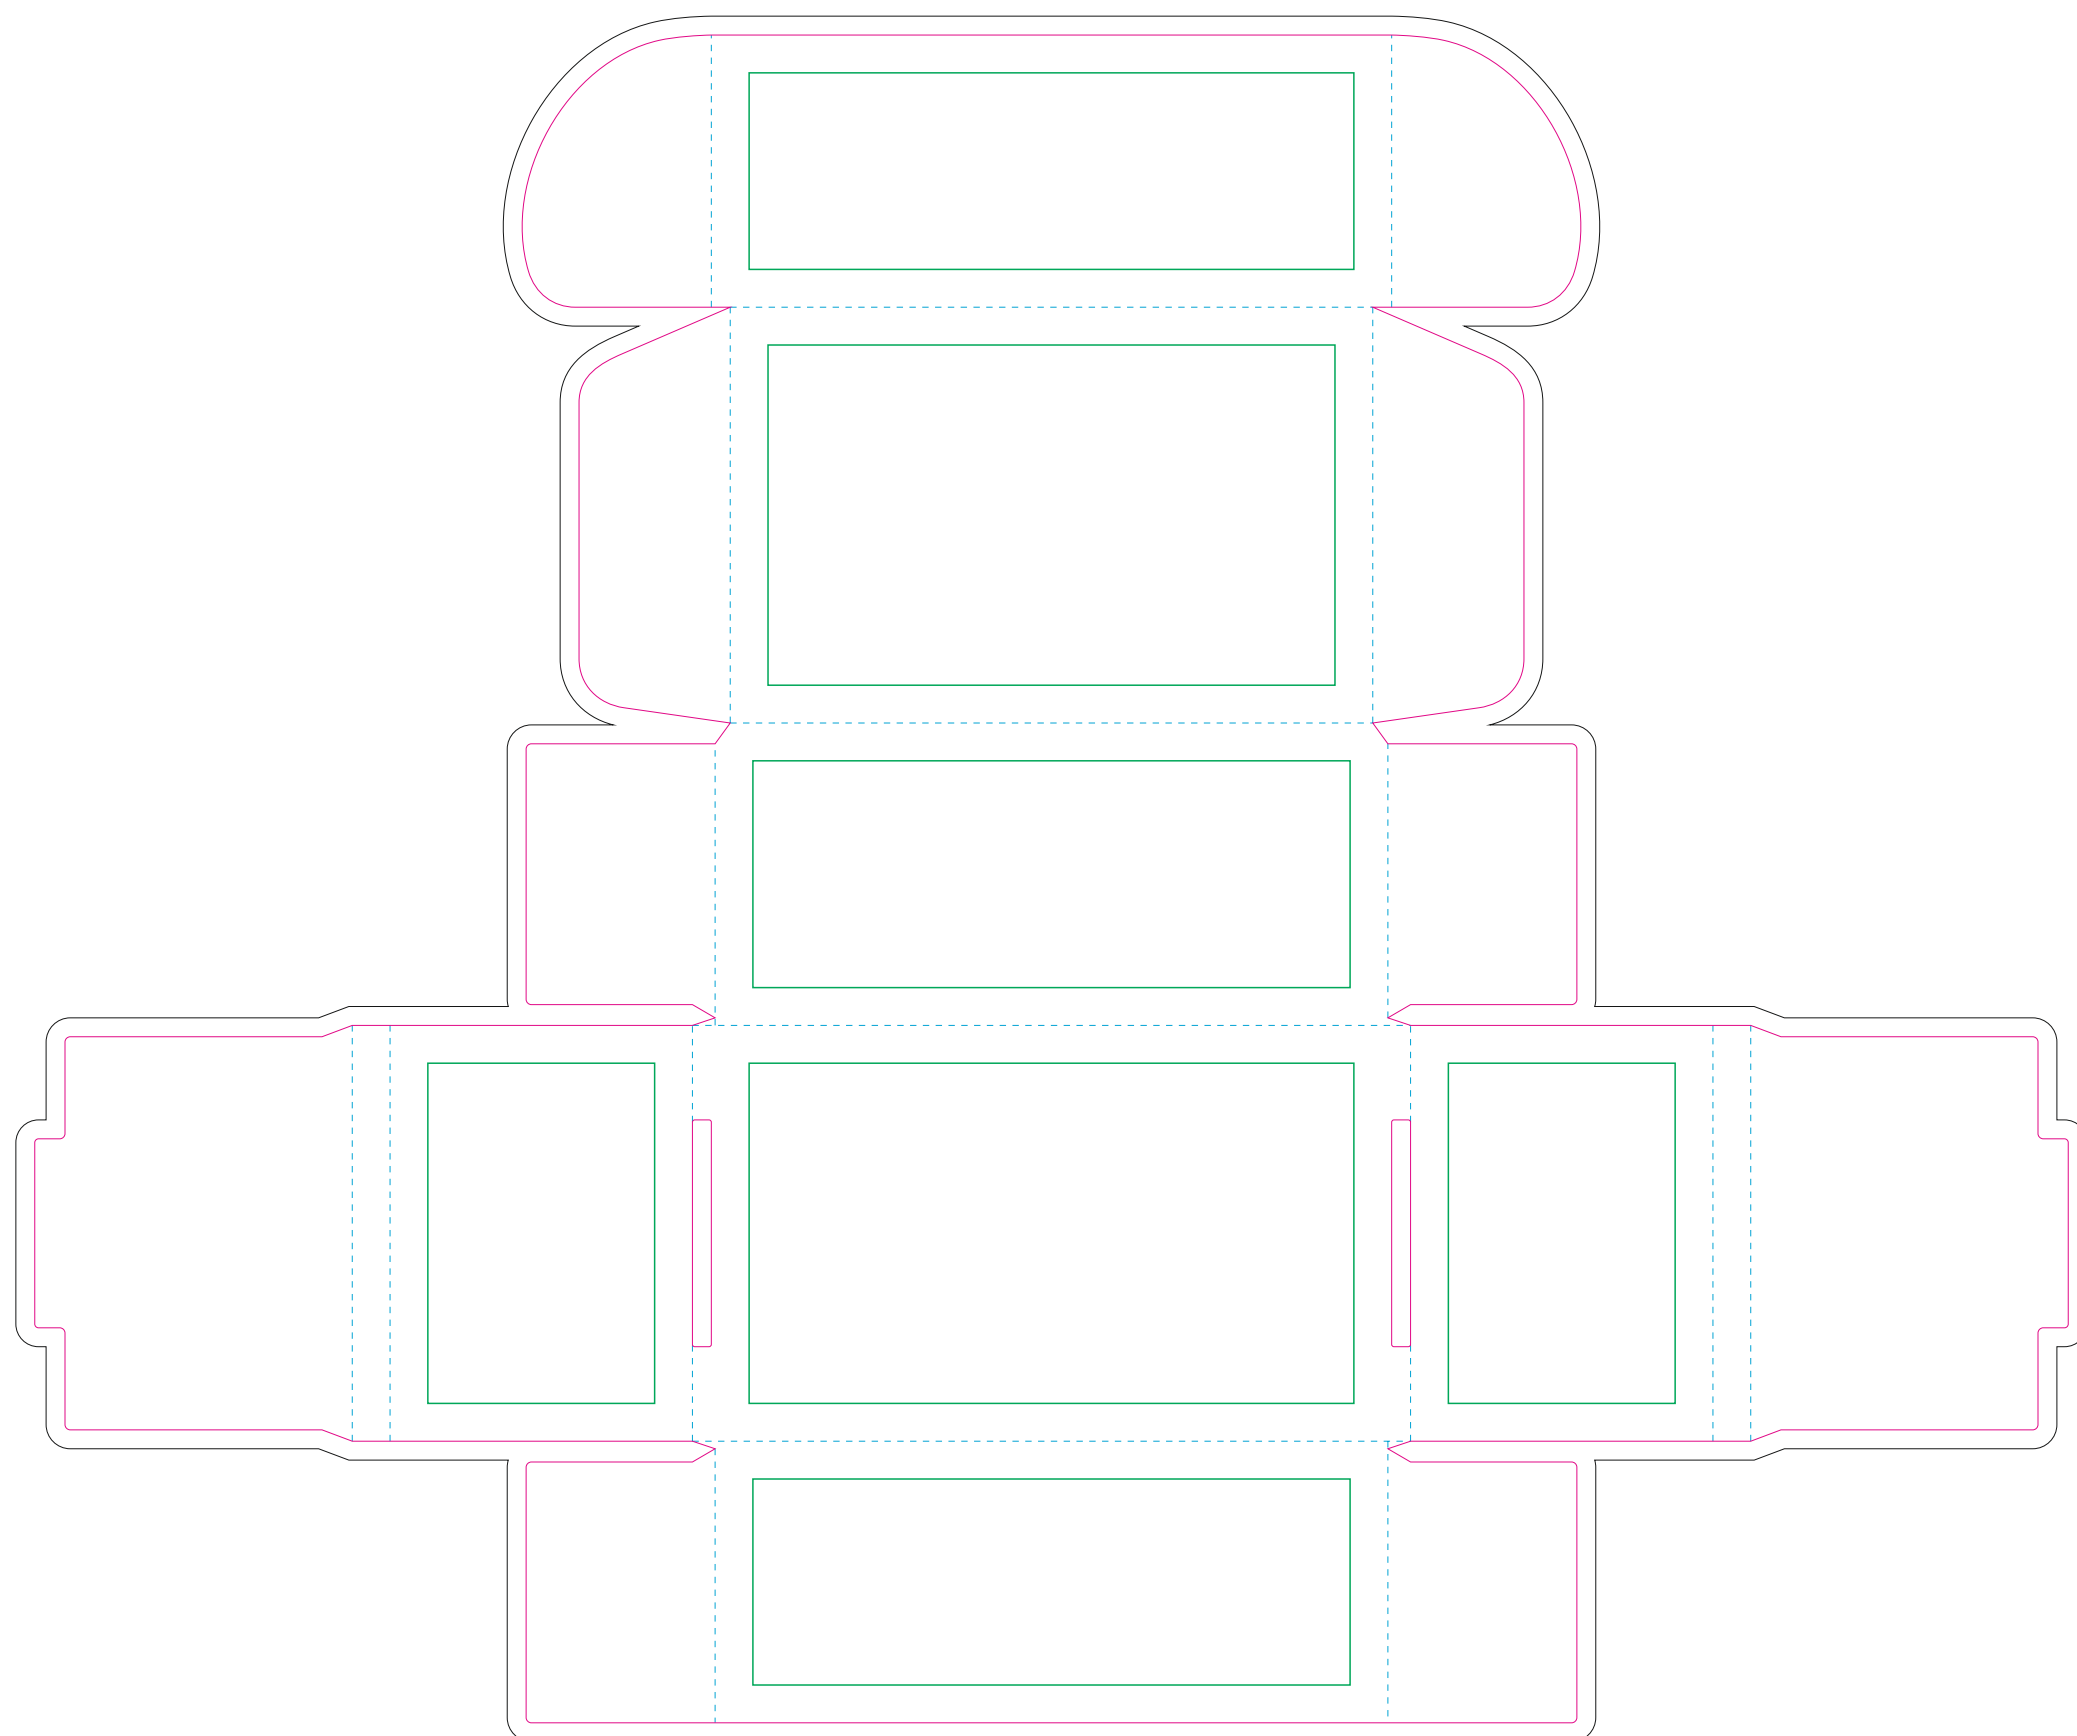

# Corrugated cardboard box

- Margin
- Edge of product
- Bleed limit 2,5-2,5 mm (background must fill it)
- - - - - Fold line

resolution: min. 300 DPI  
colours: CMYK  
formats: TIFF, PDF, EPS, AI, CDR

The green line indicates the area all non-background object-texts, logos, etc.  
The pink outline the maximum size of graphic visible on the product.  
The black line indicates the size of the required graphics including bleed.  
The blue line indicates the folding.