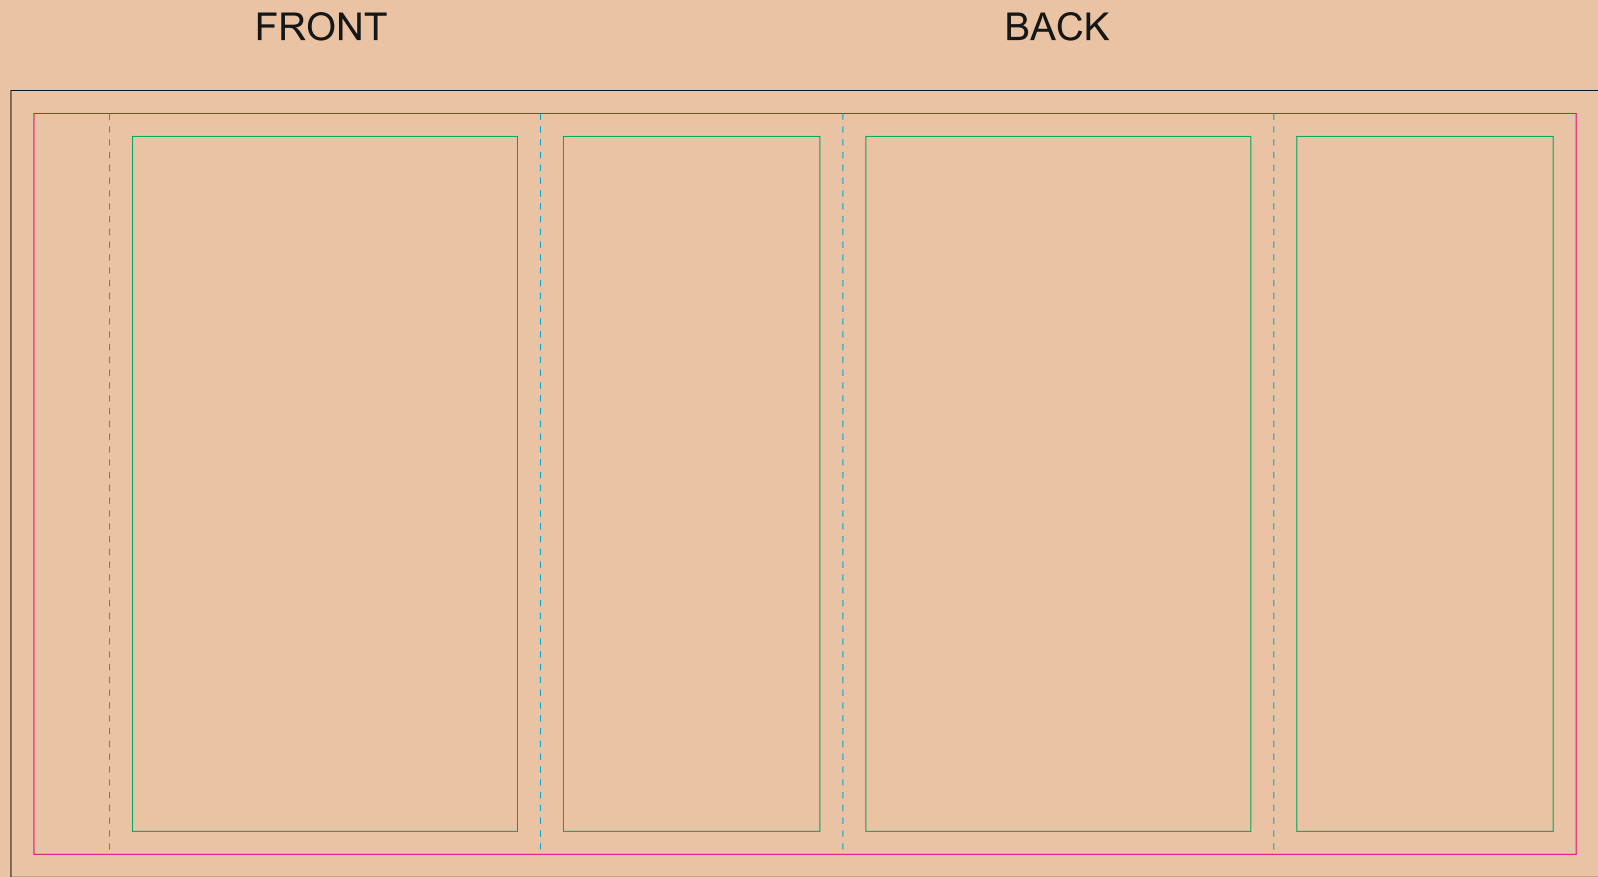

Kraft paper sleeve

The size of the paper sleeve is for reference only as product packaging size may vary.

- Margin
- Edge of product
- Bleed limit 3-3 mm (background must fill it)
- - - - - Fold line

resolution: min. 300 DPI
colours: CMYK
formats: TIFF, PDF, EPS, AI, CDR

The green line indicates the area all non-background object-texts, logos, etc.
The pink outline the maximum size of graphic visible on the product.
The black line indicates the size of the required graphics including bleed.
The blue line indicates the folding.