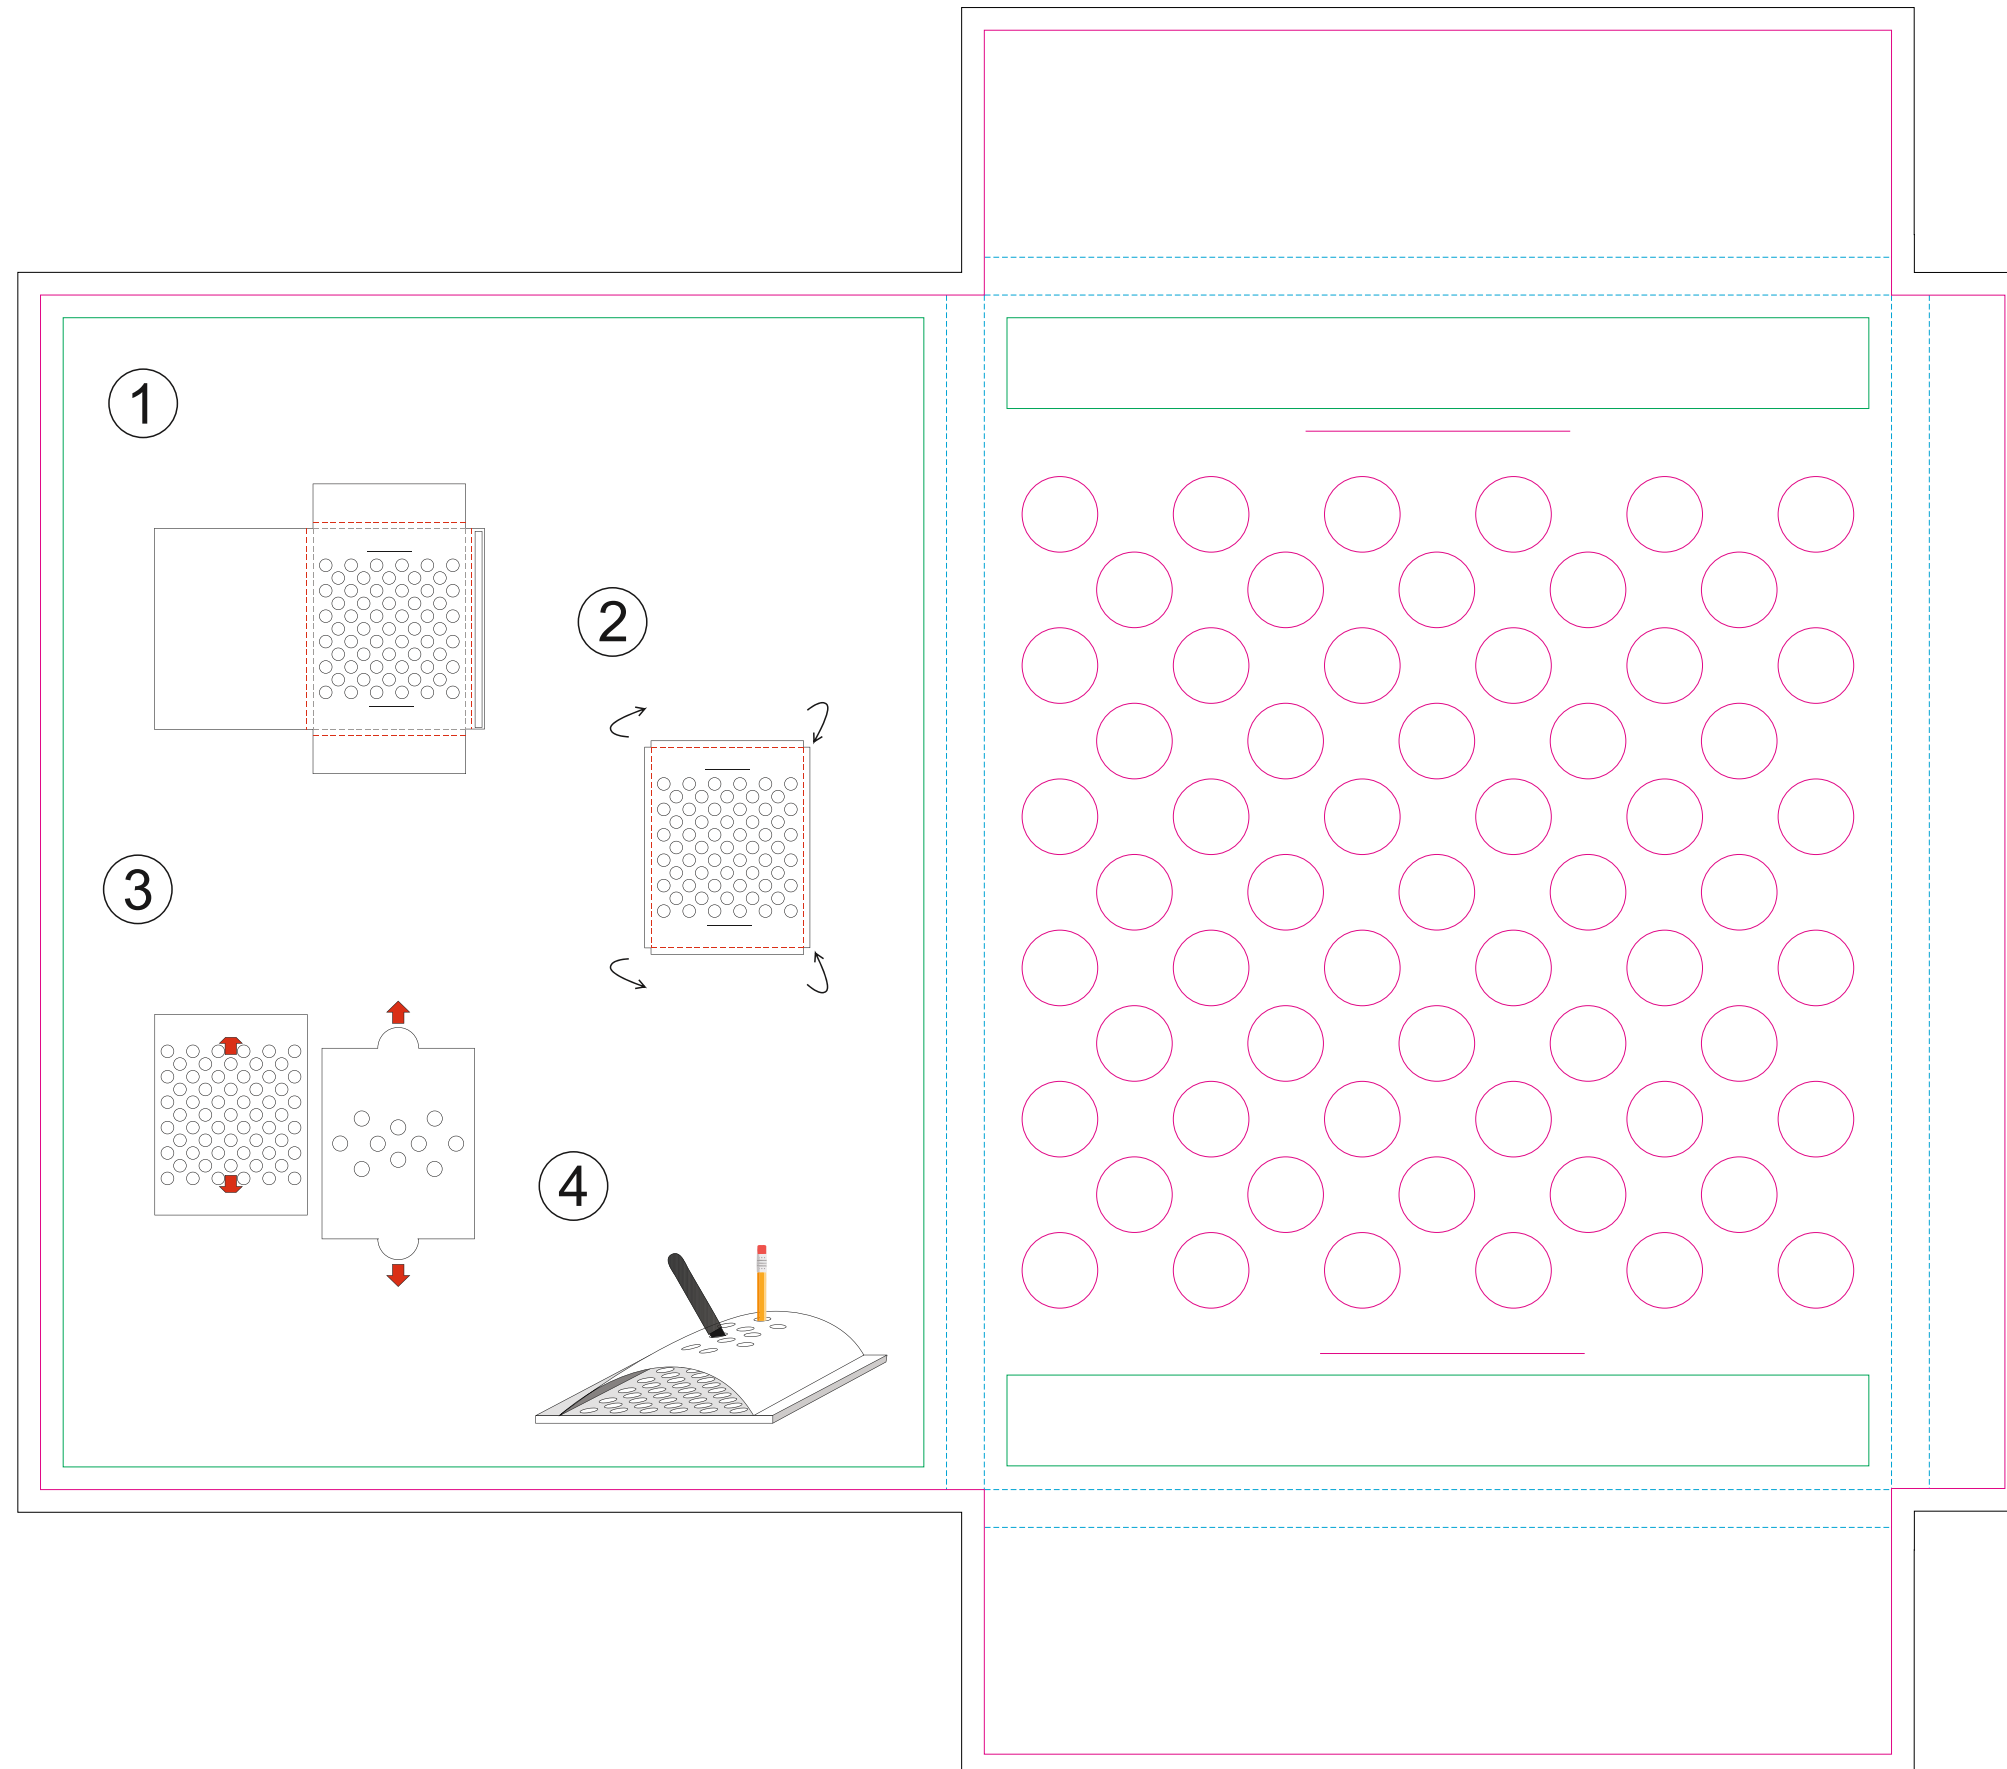

BOTTOM

TOP

- Margin
- Edge of product
- Bleed limit 3-3 mm (background must fill it)
- - - - - Fold line

resolution: min. 300 DPI
colours: CMYK
formats: TIFF, PDF, EPS, AI, CDR

The green line indicates the area all non-background object-texts, logos, etc.
The pink outline the maximum size of graphic visible on the product.
The black line indicates the size of the required graphics including bleed.
The blue line indicates the folding.