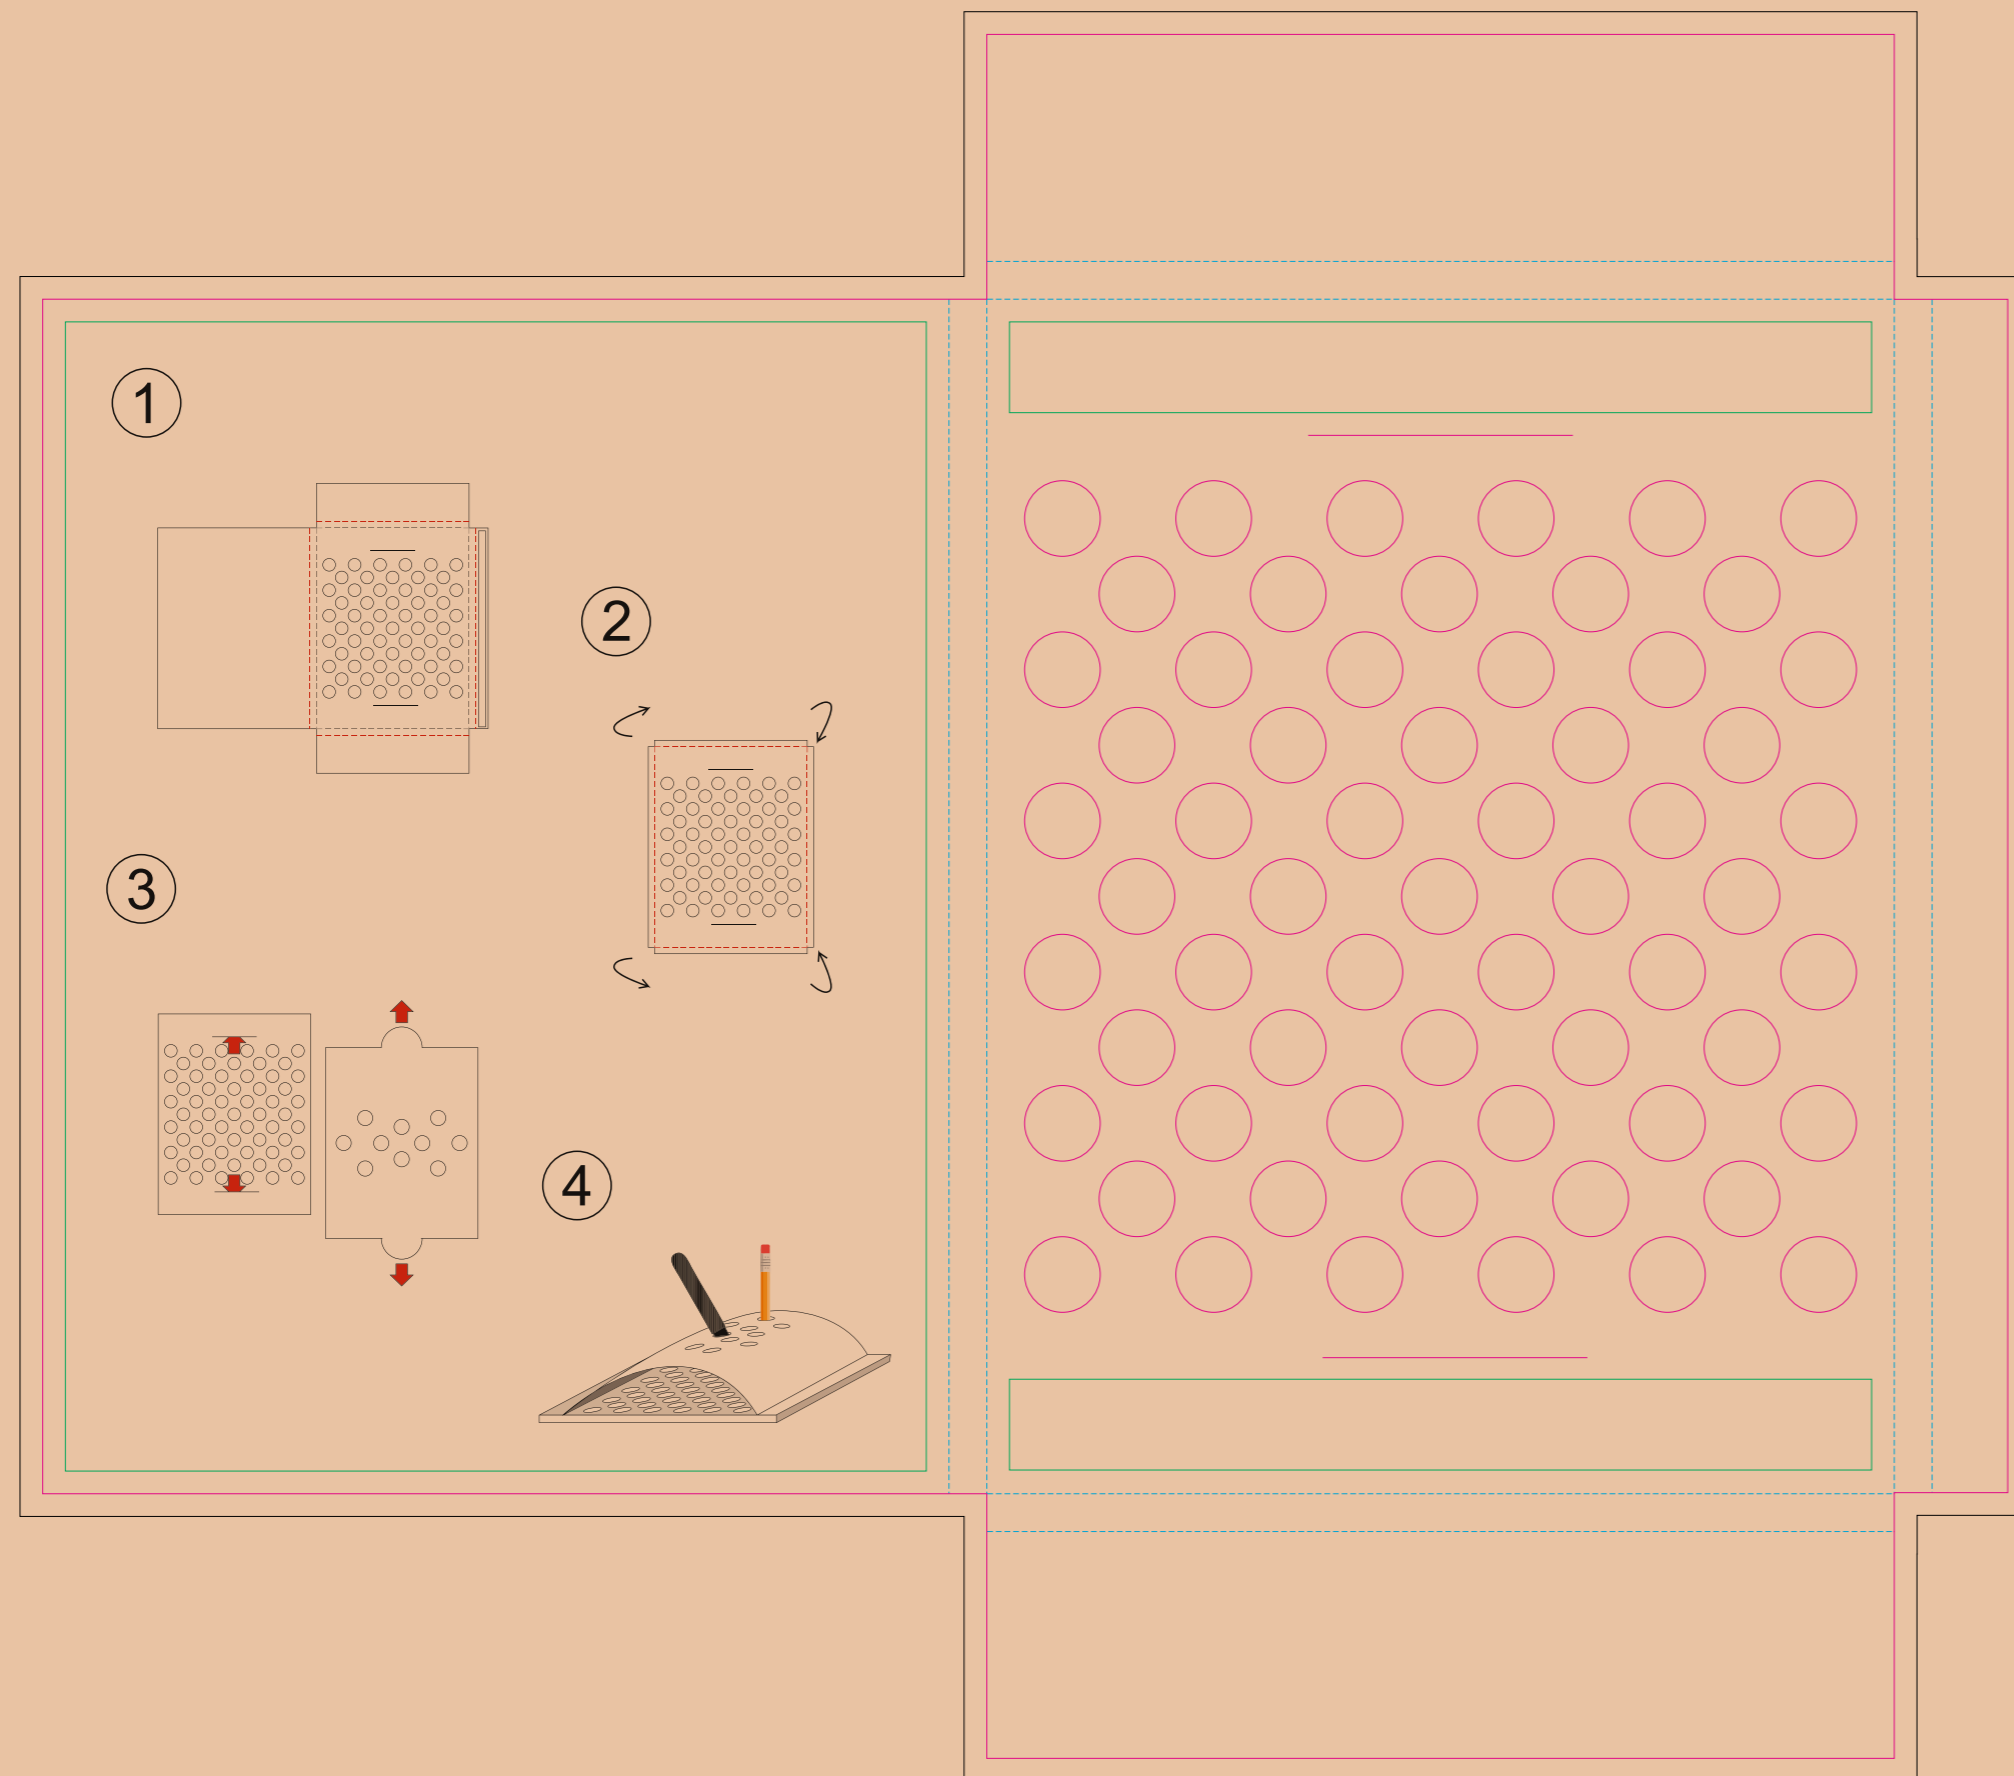

BOTTOM

TOP

- Margin
- Edge of product
- Bleed limit 3-3 mm (background must fill it)
- Fold line

resolution: min. 300 DPI
colours: CMYK
formats: TIFF, PDF, EPS, AI, CDR

The green line indicates the area all non-background object-texts, logos, etc.
The pink outline the maximum size of graphic visible on the product.
The black line indicates the size of the required graphics including bleed.
The blue line indicates the folding.