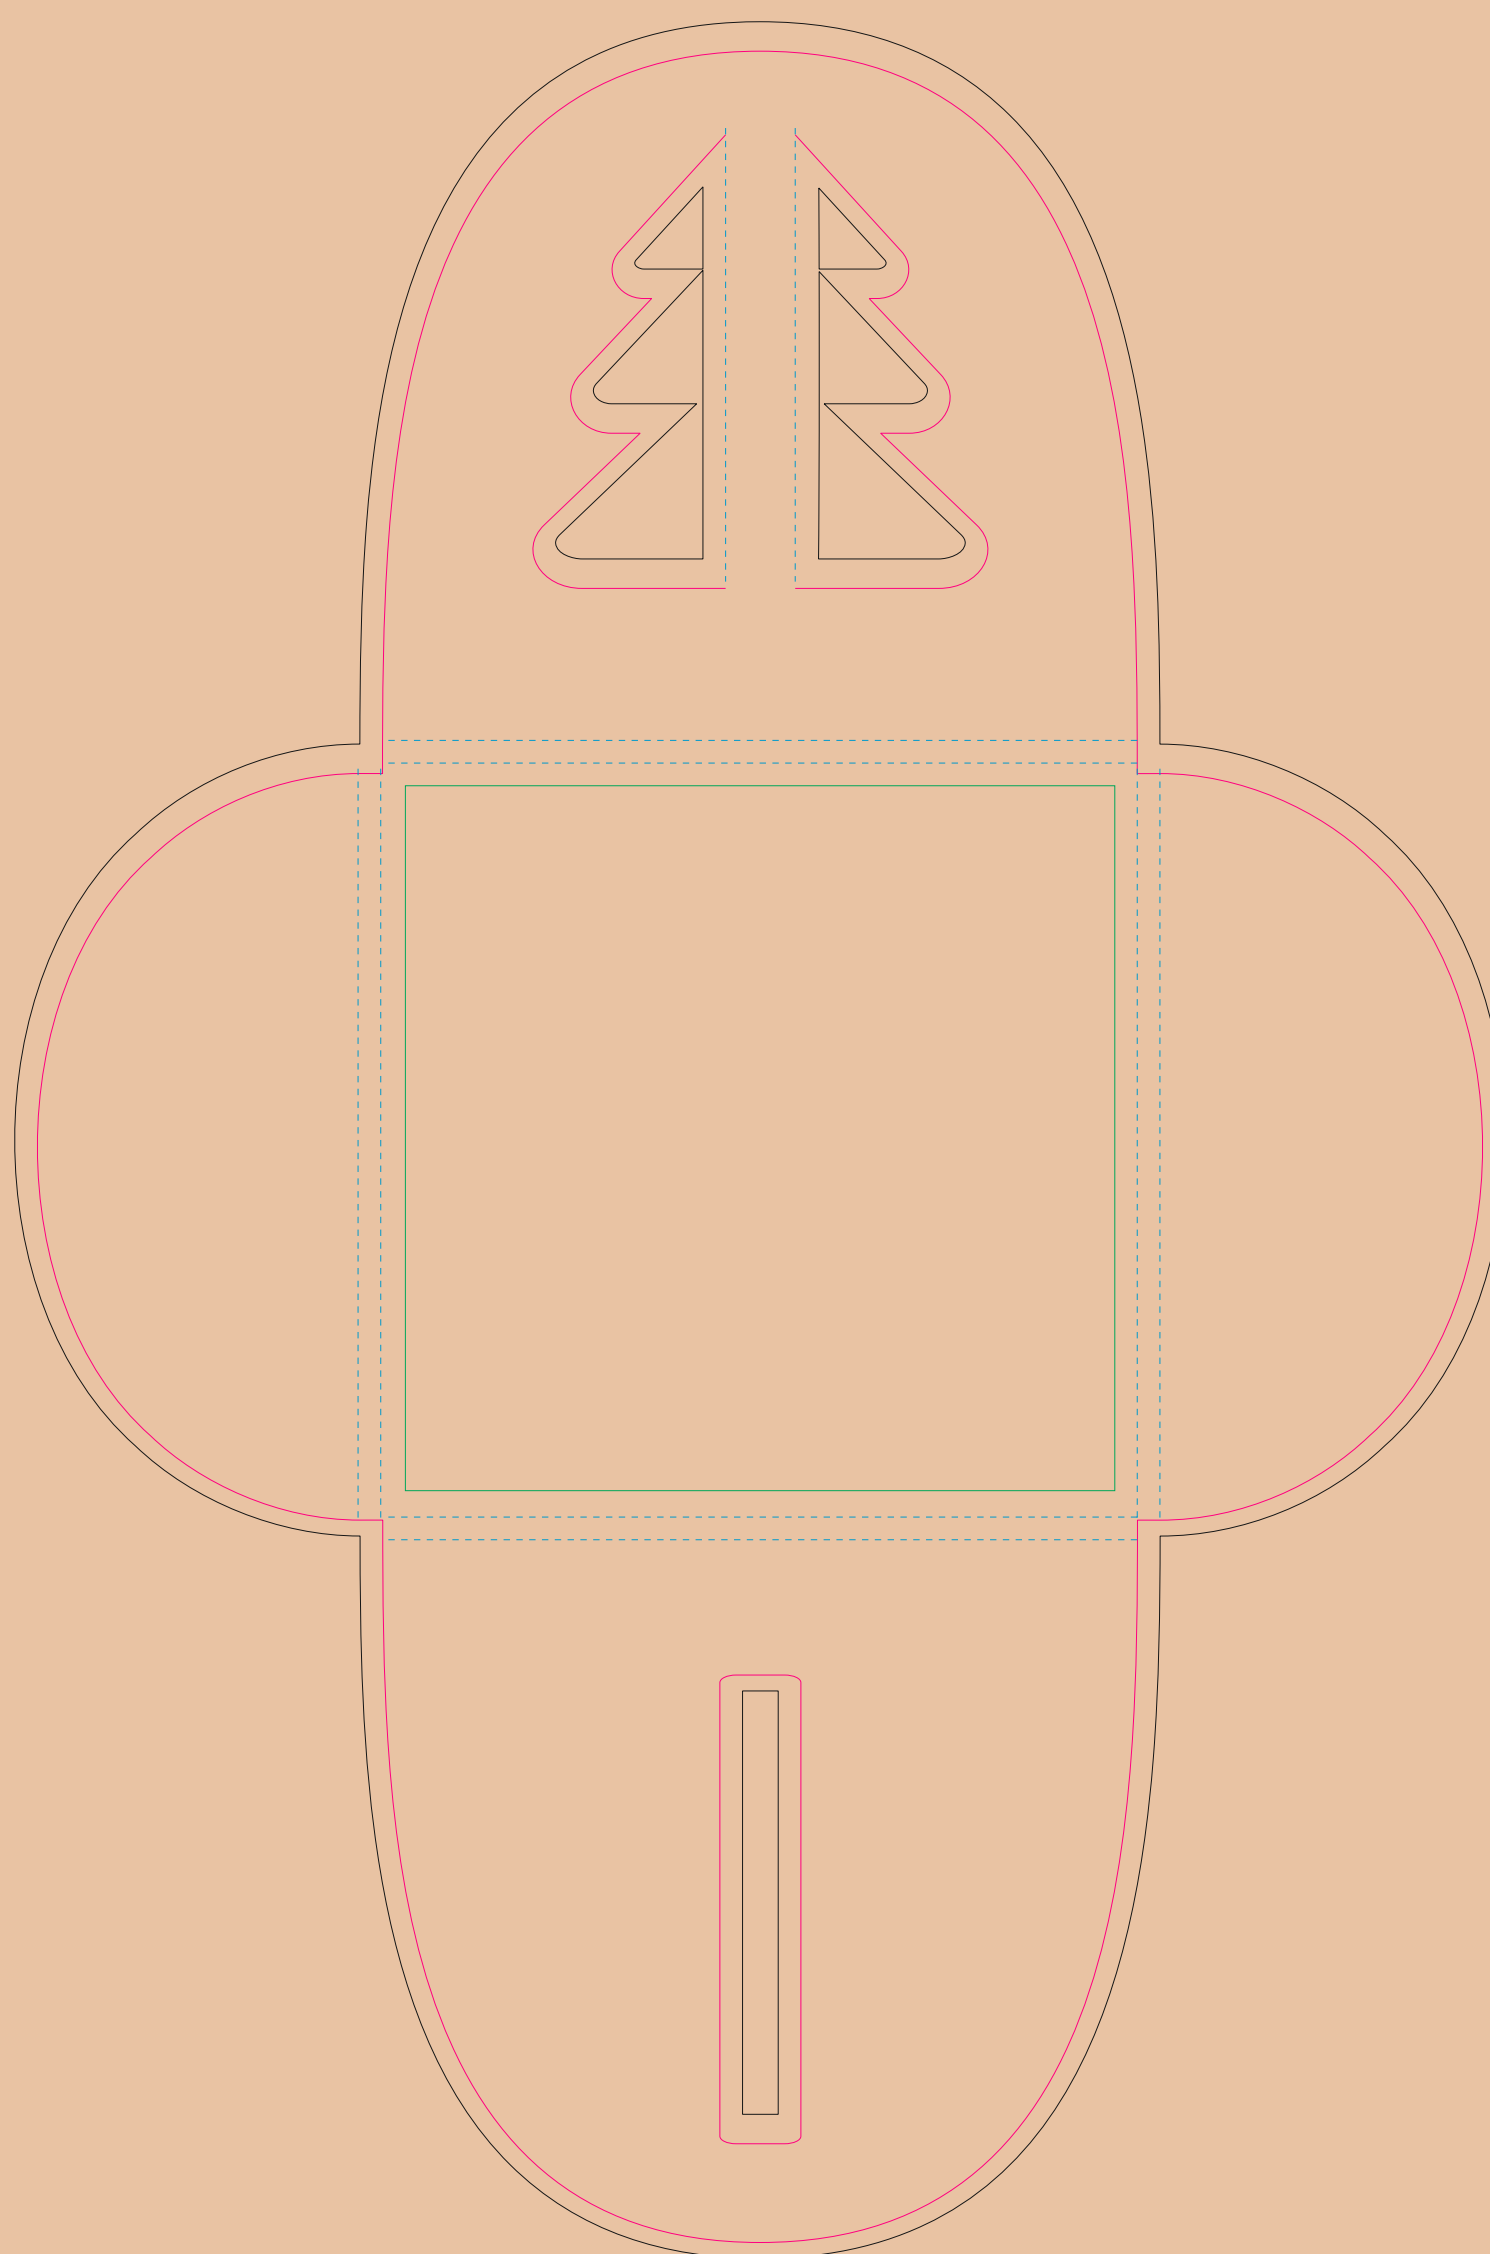

Kraft Paperboard box

- Margin
- Edge of product
- Bleed limit 3-3 mm (background must fill it)
- - - - - Fold line

resolution: min. 300DPI
colours: CMYK
formats: TIFF, PDF, EPS, AI, CDR

The green line indicates the area all non-background object - texts, logos, etc.
The pink outline the maximum size of graphic visible on the product.
The black line indicates the size of the required graphics including bleed.
The blue line indicates the folding.