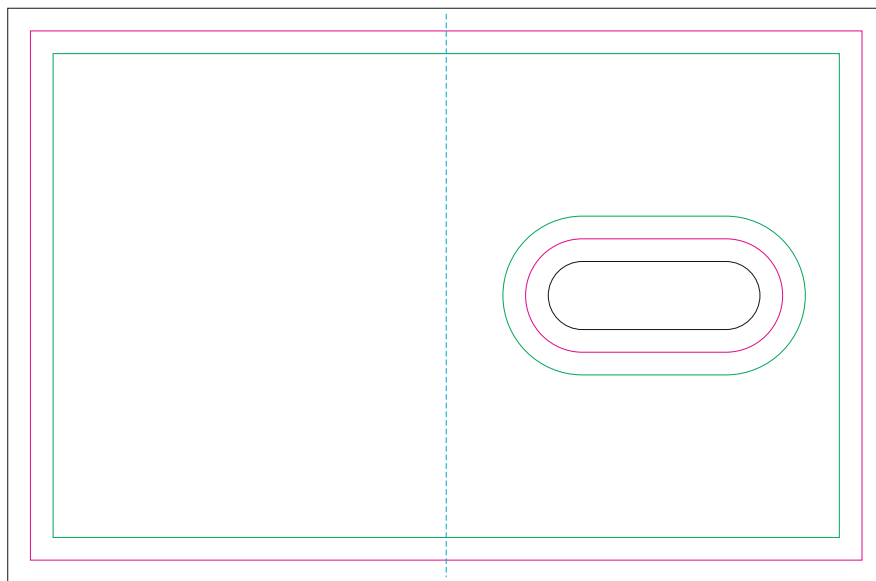

DG

INSIDE

OUTSIDE

- Margin
- Edge of product
- Bleed limit 3-3 mm (background must fill it)
- - - - - Fold line

resolution: min. 300DPI

colours: CMYK

formats: TIFF, PDF, EPS, AI, CDR

The green line indicates the area all non-background object - texts, logos, etc.

The pink outline the maximum size of graphic visible on the product.

The black line indicates the size of the required graphics including bleed.