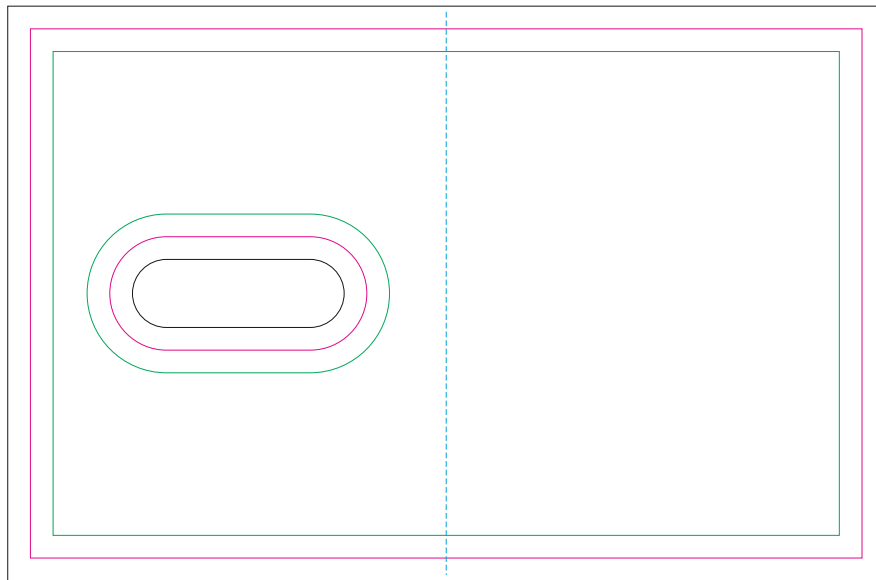

DG

INSIDE

OUTSIDE

- Margin
- Edge of product
- Bleed limit 3-3 mm (background must fill it)
- - - - - Fold line

resolution: min. 300DPI

colours: CMYK

formats: TIFF, PDF, EPS, AI, CDR

The green line indicates the area all non-background object - texts, logos, etc.

The pink outline the maximum size of graphic visible on the product.

The black line indicates the size of the required graphics including bleed.