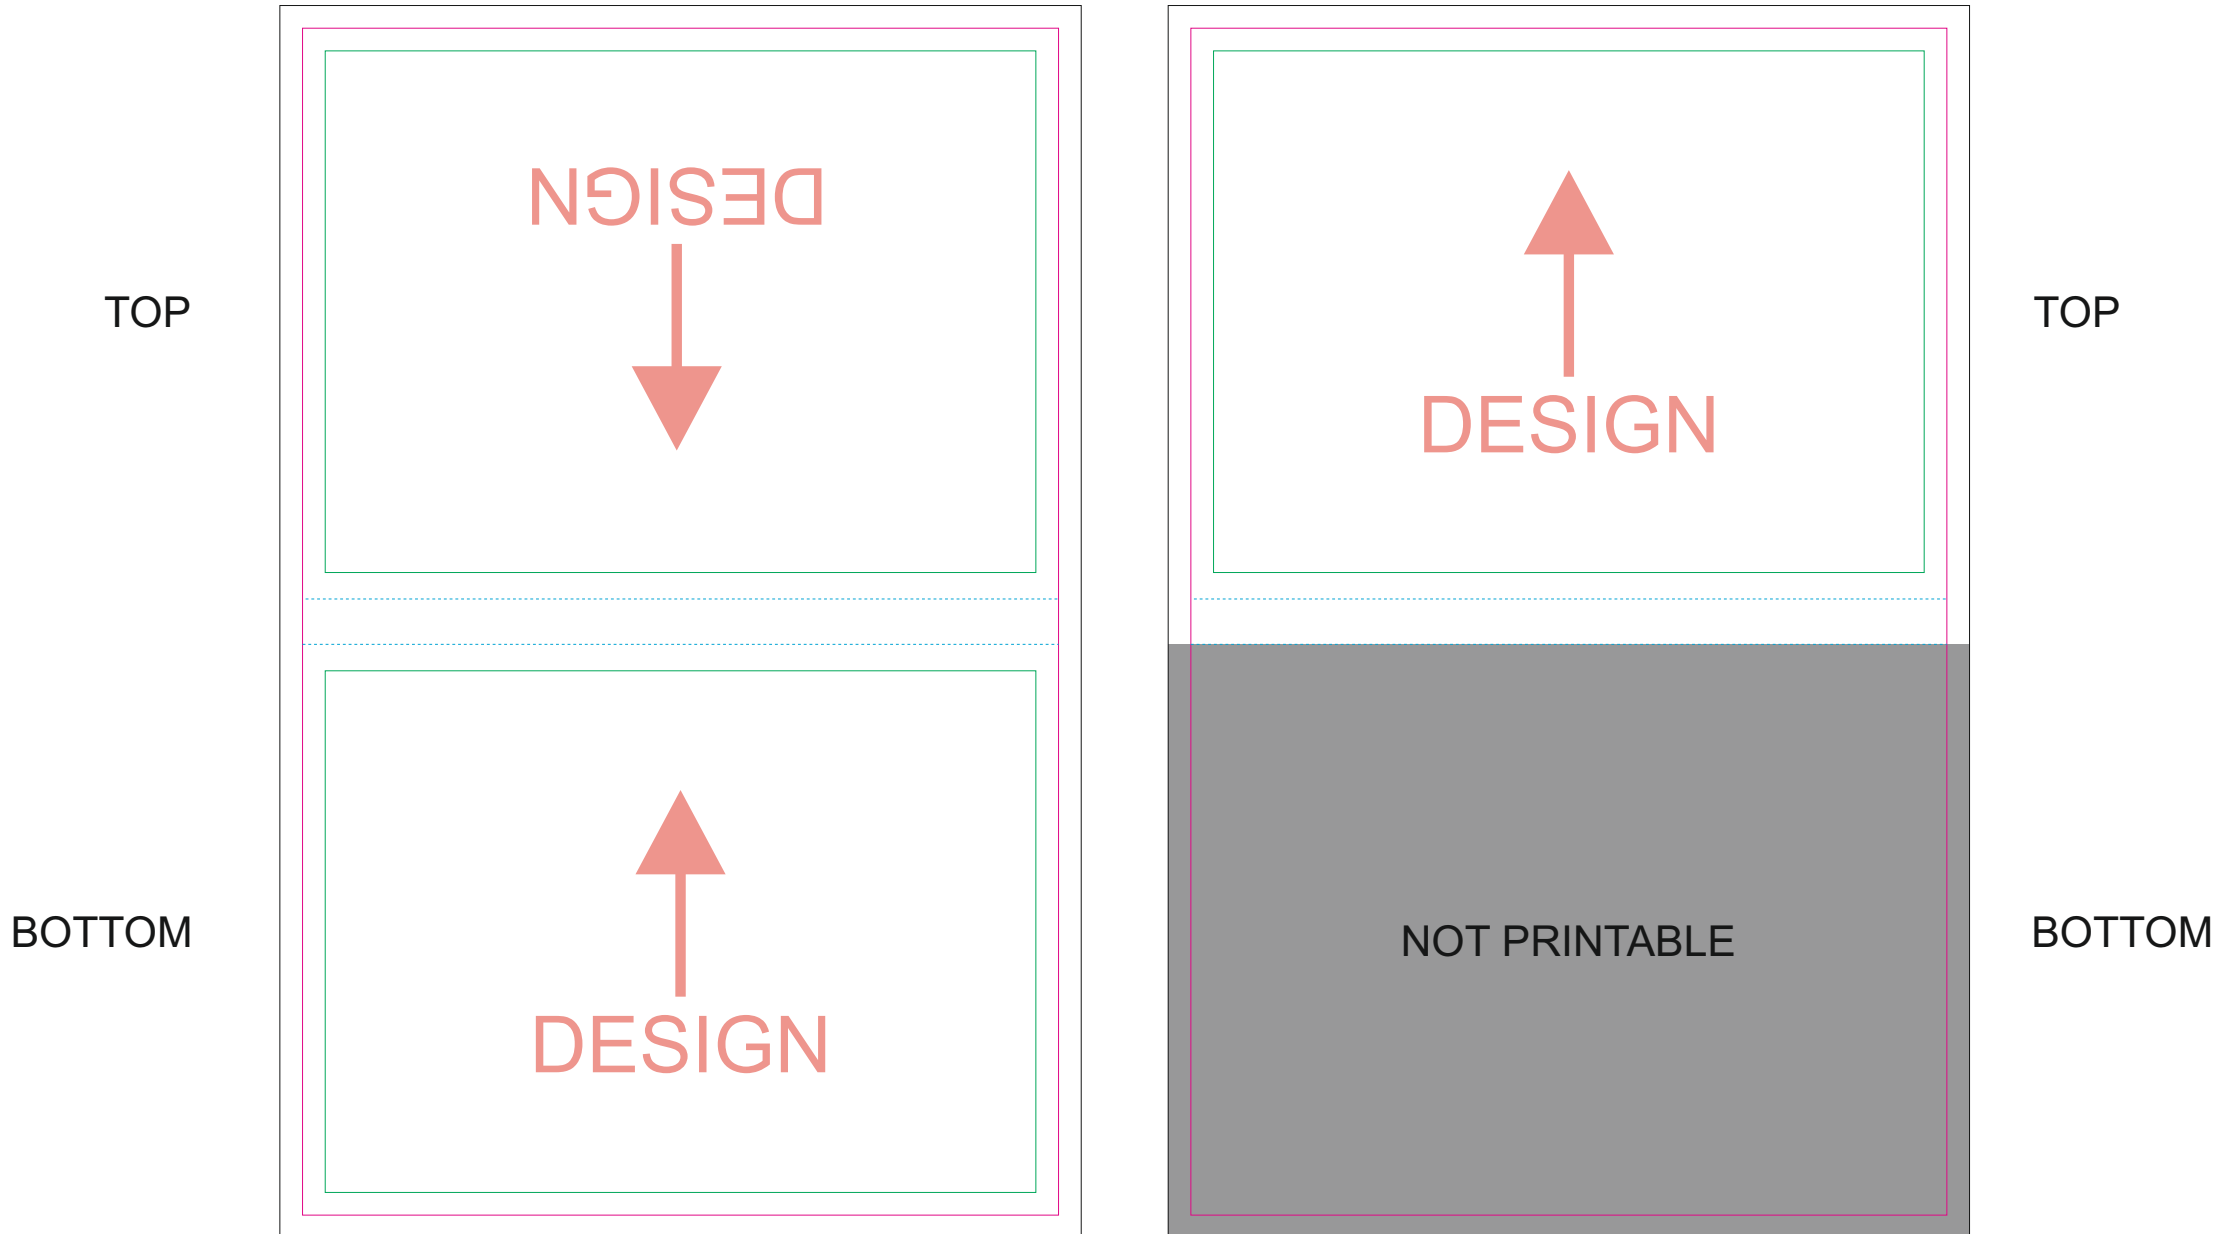

OUTSIDE

INSIDE

- Margin
- Edge of product
- Bleed limit 3-3 mm (background must fill it)
- - - - - Fold line
- ↑ Design's orientation

resolution: min. 300 DPI
colours: CMYK
formats: TIFF, PDF, EPS, AI, CDR

The green line indicates the area all non-background object-texts, logos, etc.
The pink outline the maximum size of graphic visible on the product.
The black line indicates the size of the required graphics including bleed.
The blue line indicates the folding.