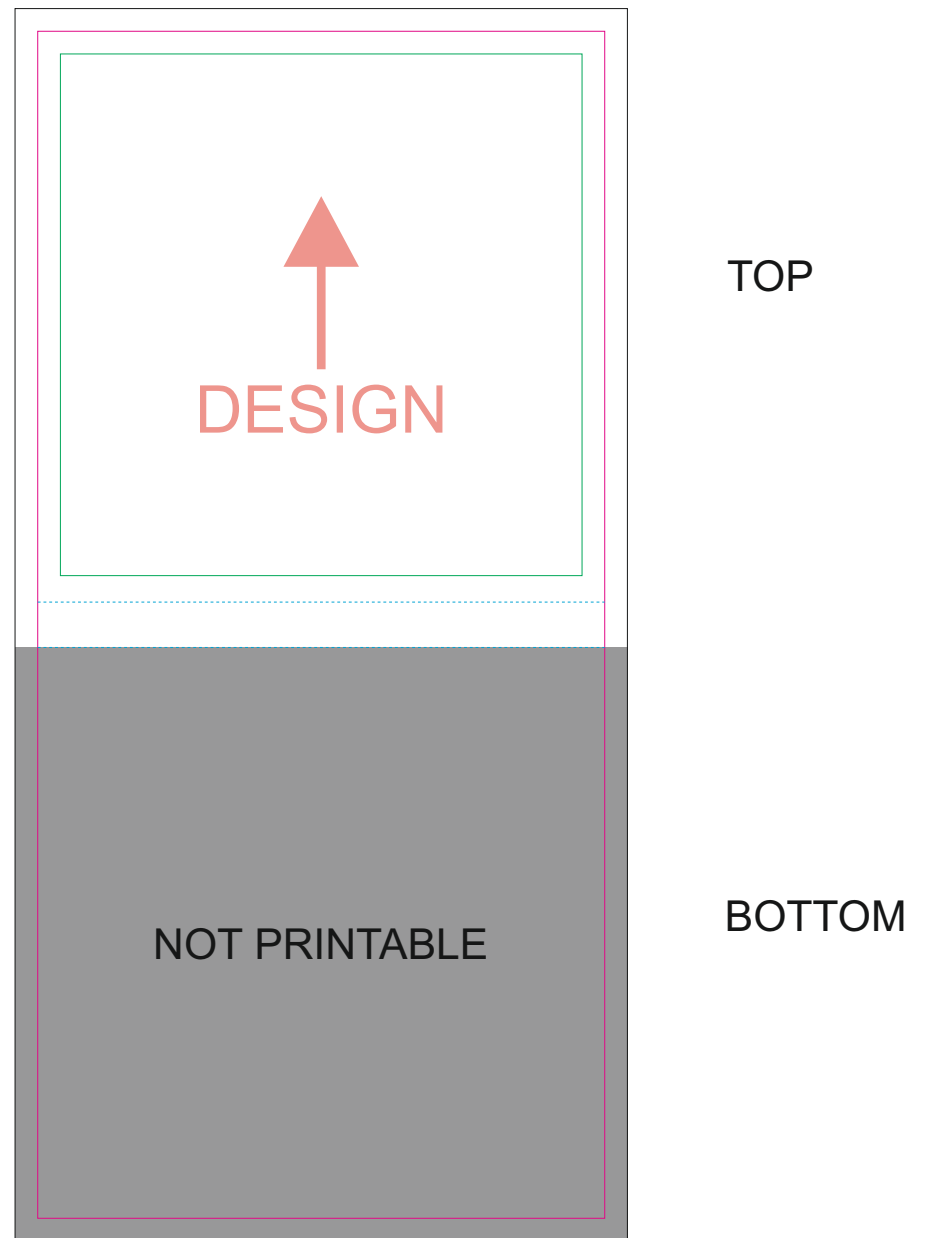

OUTSIDE

INSIDE

—— Bleed limit 3-3 mm (background must fill it)

—— Margin

—— Edge of product

----- Fold line

↑ Design's orientation

resolution: min. 300 DPI

colours: CMYK

formats: TIFF, PDF, EPS, AI, CDR

The green line indicates the area all non-background object-texts, logos, etc.

The pink outline the maximum size of graphic visible on the product.

The black line indicates the size of the required graphics including bleed.

The blue line indicates the folding.