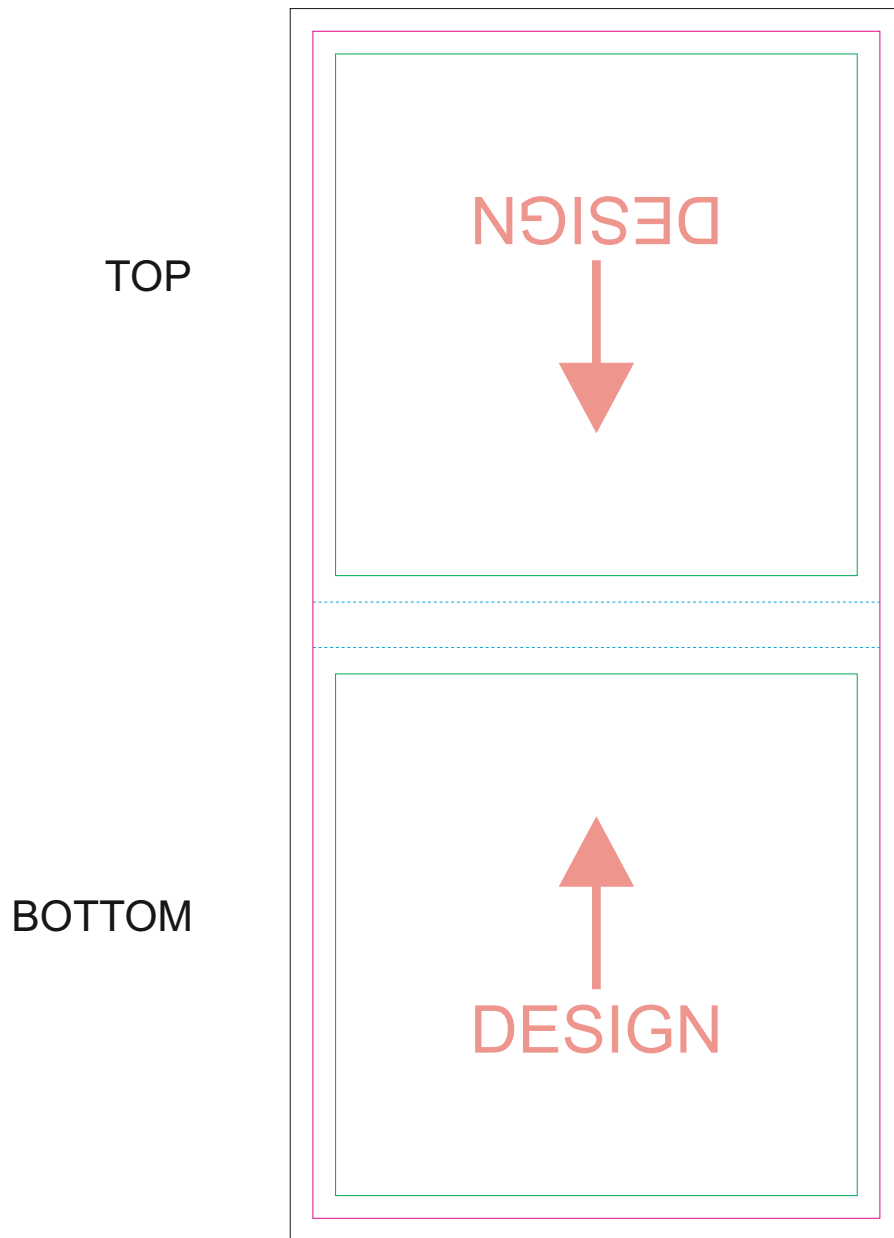

OUTSIDE

INSIDE

—— Bleed limit 3-3 mm (background must fill it)

—— Margin

—— Edge of product

----- Fold line

↑ Design's orientation

resolution: min. 300 DPI

colours: CMYK

formats: TIFF, PDF, EPS, AI, CDR

The green line indicates the area all non-background object-texts, logos, etc.

The pink outline the maximum size of graphic visible on the product.

The black line indicates the size of the required graphics including bleed.

The blue line indicates the folding.