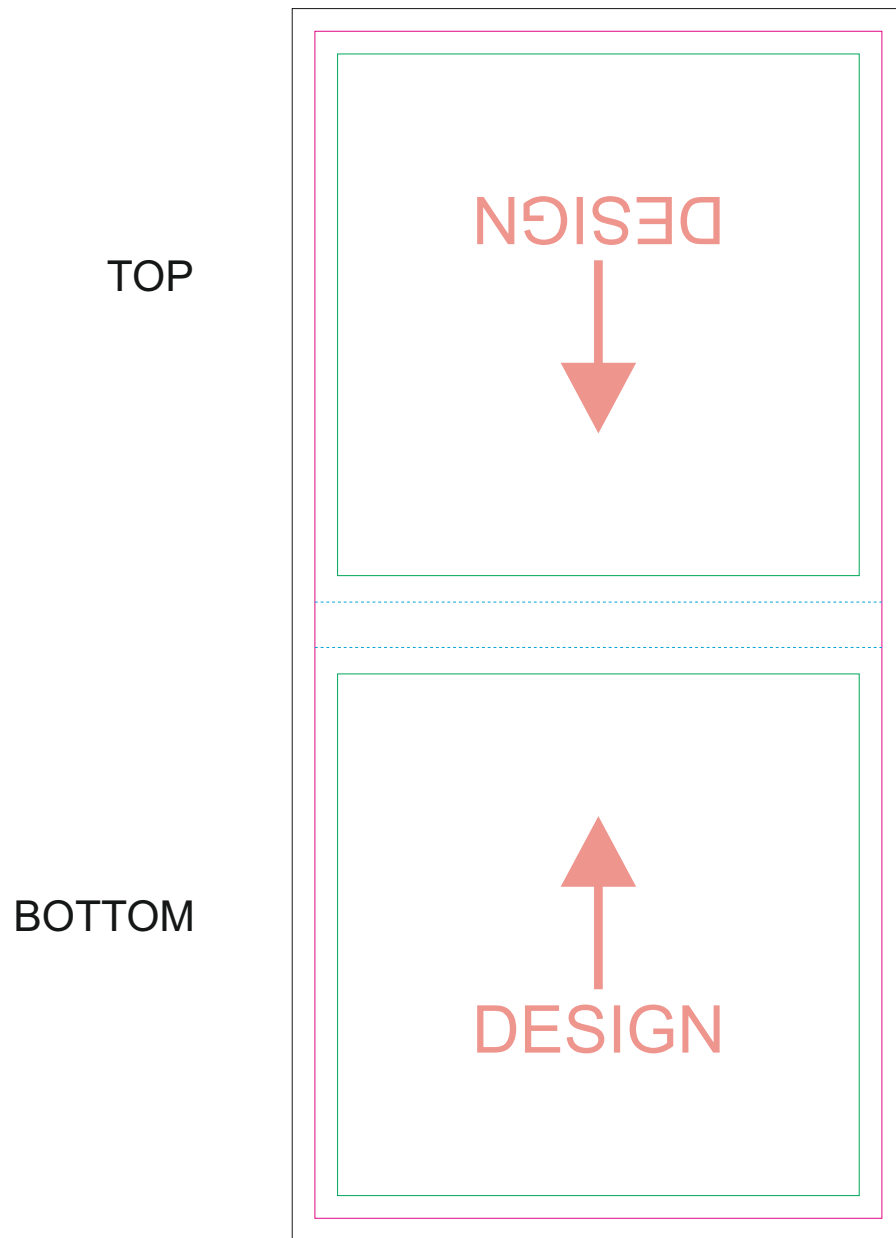

# INSIDE

——— Bleed limit 3-3 mm (background must fill it)

——— Margin

——— Edge of product

- - - - - Fold line

↑ Design's orientation

resolution: min. 300 DPI

colours: CMYK

formats: TIFF, PDF, EPS, AI, CDR

The green line indicates the area all non-background object-texts, logos, etc.

The pink outline the maximum size of graphic visible on the product.

The black line indicates the size of the required graphics including bleed.

The blue line indicates the folding.