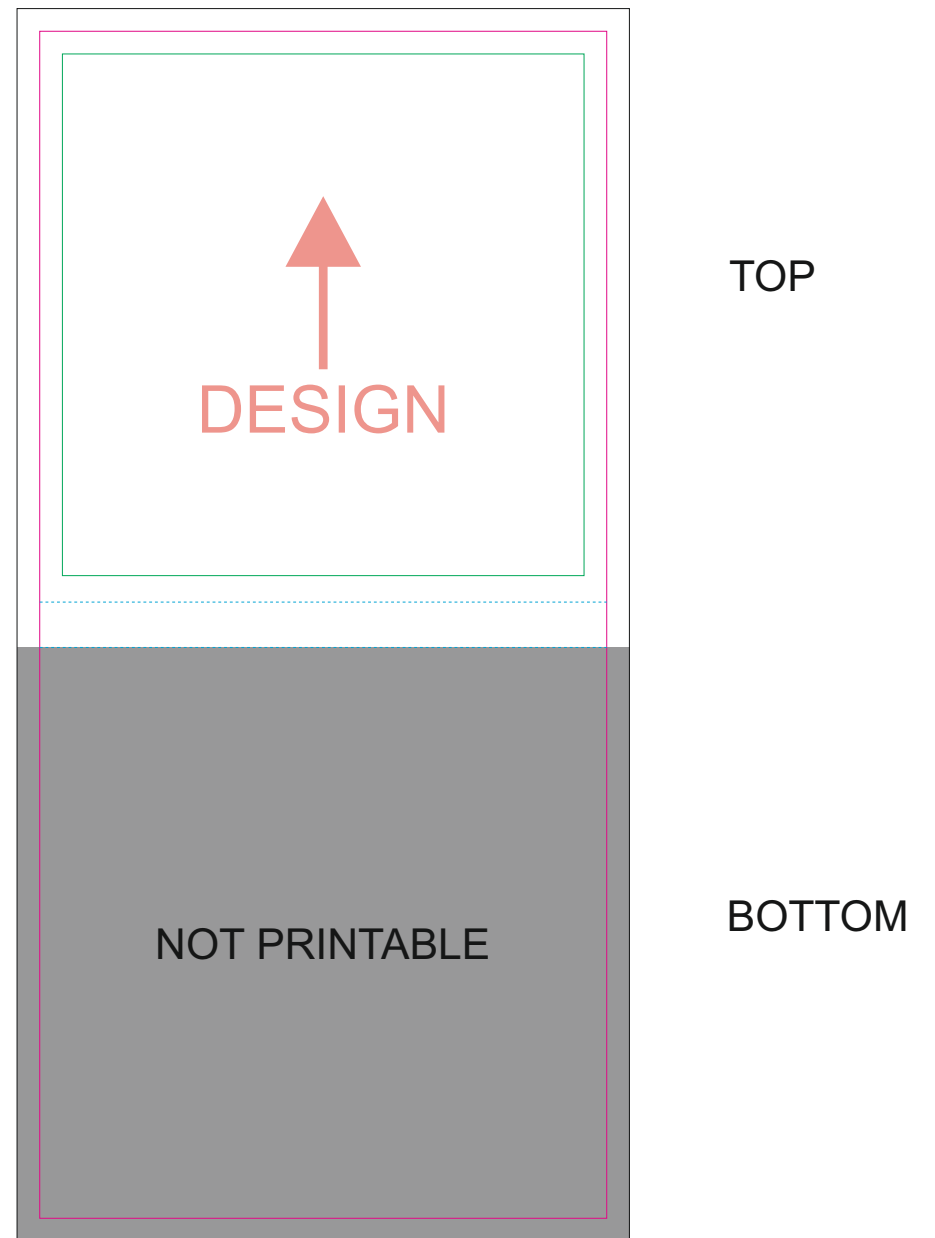

# INSIDE

——— Bleed limit 3-3 mm (background must fill it)

——— Margin

——— Edge of product

- - - - - Fold line

↑ Design's orientation

resolution: min. 300 DPI

colours: CMYK

formats: TIFF, PDF, EPS, AI, CDR

The green line indicates the area all non-background object-texts, logos, etc.

The pink outline the maximum size of graphic visible on the product.

The black line indicates the size of the required graphics including bleed.

The blue line indicates the folding.