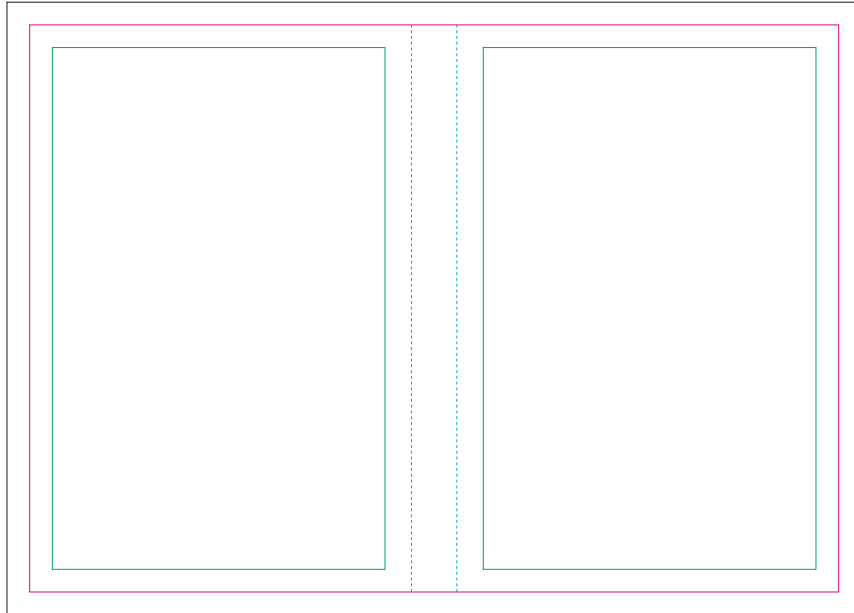

# INSIDE

BACK

FRONT

FRONT

BACK

- Bleed limit 3-3 mm (background must fill it)
- Margin
- Edge of product
- Fold line

resolution: min. 300 DPI

colours: CMYK

formats: TIFF, PDF, EPS, AI, CDR

The green line indicates the area all non-background object-texts, logos, etc.

The pink outline the maximum size of graphic visible on the product.

The black line indicates the size of the required graphics including bleed.

The blue line indicates the folding.