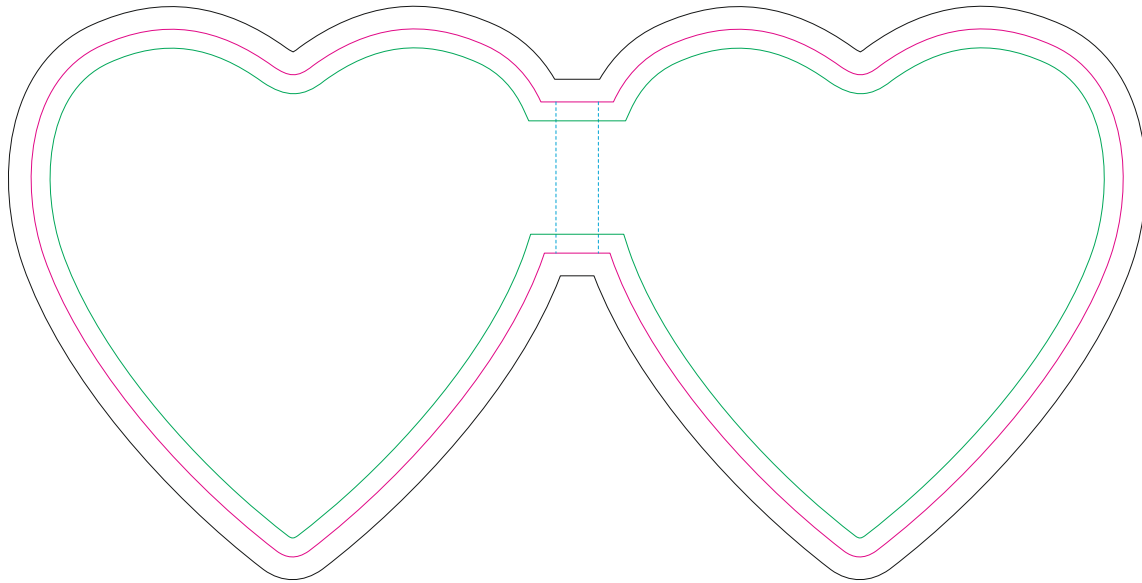

BACK

FRONT

——— Margin

——— Edge of product

——— Bleed limit 3-3 mm (background must fill it)

- - - - - Fold line

resolution: min. 300 DPI

colours: CMYK

formats: TIFF, PDF, EPS, AI, CDR

The green line indicates the area all non-background object-texts, logos, etc.

The pink outline the maximum size of graphic visible on the product.

The black line indicates the size of the required graphics including bleed.

The blue dash line indicates the folding.