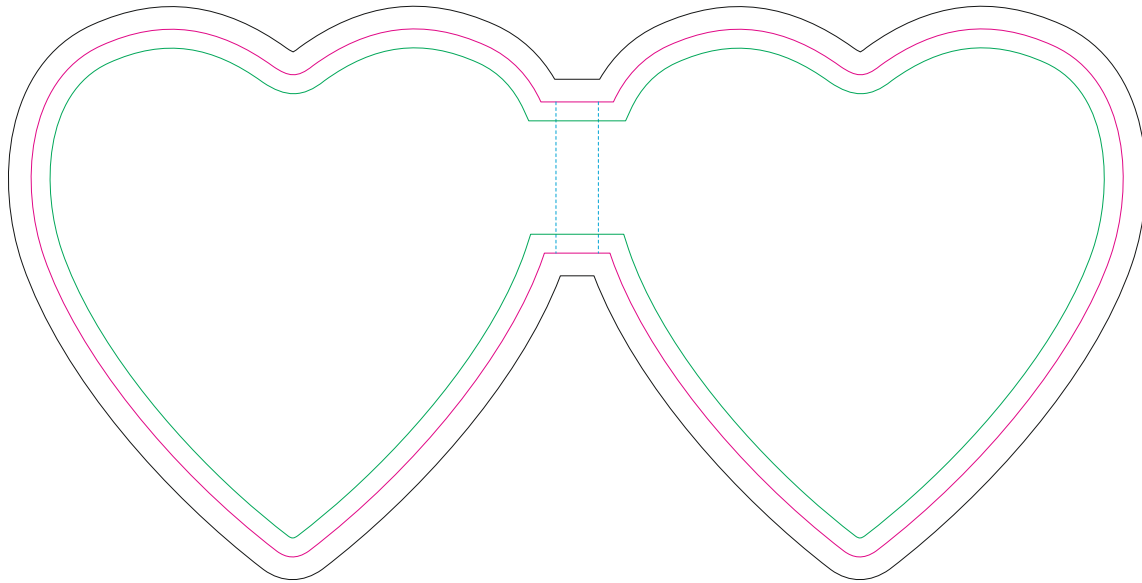

BACK

FRONT

- Margin
- Edge of product
- Bleed limit 3-3 mm (background must fill it)
- Fold line

resolution: min. 300 DPI
colours: CMYK
formats: TIFF, PDF, EPS, AI, CDR

The green line indicates the area all non-background object-texts, logos, etc.
The pink outline the maximum size of graphic visible on the product.
The black line indicates the size of the required graphics including bleed.
The blue dash line indicates the folding.