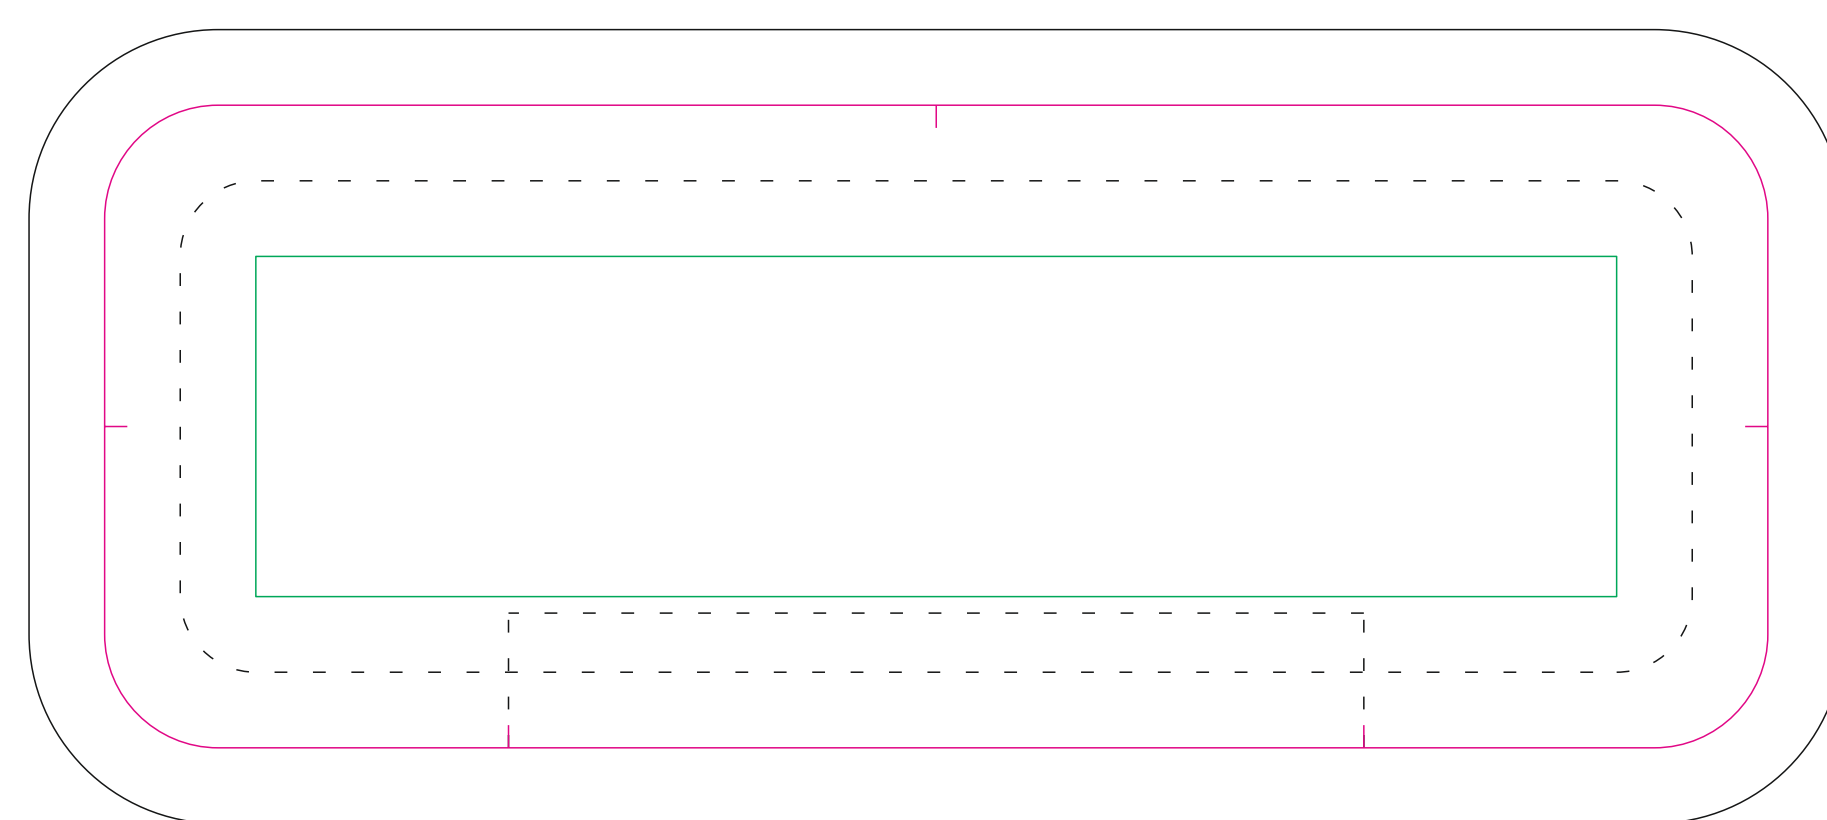

TOP

BOTTOM

BACK

SIDES

resolution: min. 300 DPI
 colours: CMYK
 formats: TIFF, PDF, EPS, AI, CDR

The green line indicates the area all non-background object-texts, logos, etc.
 The pink outline the maximum size of graphic visible on the product.
 The black line indicates the size of the required graphics including bleed.
 The dash line indicates the point of the seam.
 The blue line indicates the folding.

- Bleed limit 10-10 mm (background must fill it)
- margin
- Edge of product
- - - - - seam (10-10 mm)
- Fold line