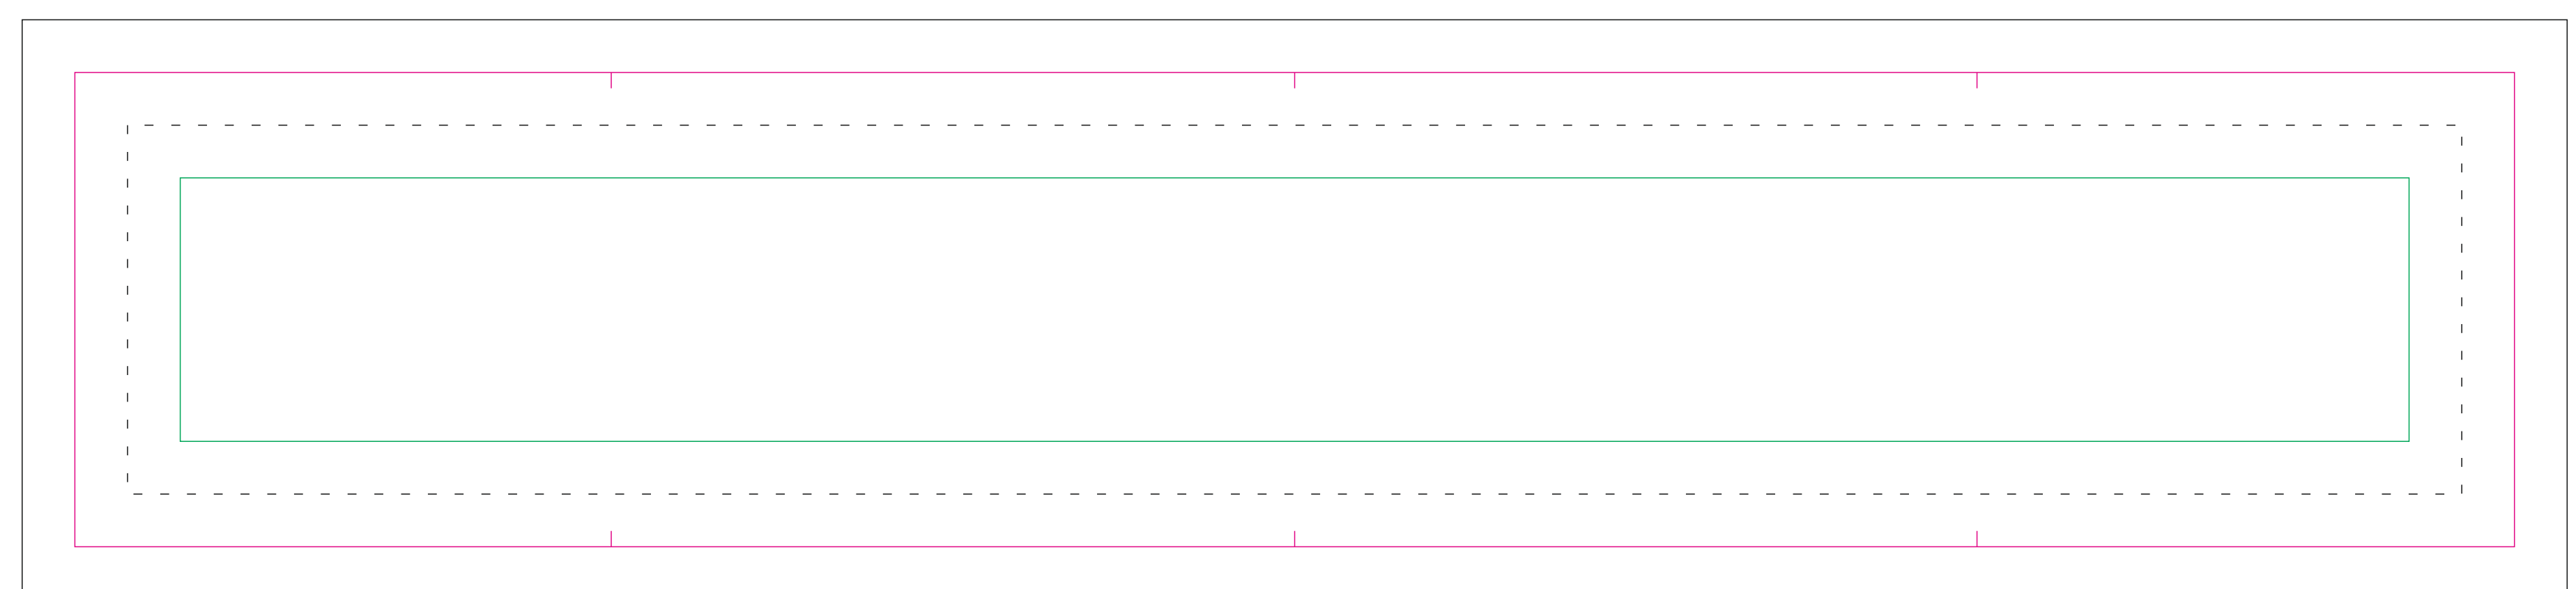

TOP

BOTTOM

BACK

SIDES

resolution: min. 300 DPI
 colours: CMYK
 formats: TIFF, PDF, EPS, AI, CDR

The green line indicates the area all non-background object-texts, logos, etc.
 The pink outline the maximum size of graphic visible on the product.
 The black line indicates the size of the required graphics including bleed.
 The dash line indicates the point of the seam.
 The blue line indicates the folding.

- Bleed limit 10-10 mm (background must fill it)
- margin
- Edge of product
- - - - - seam (10-10 mm)
- Fold line