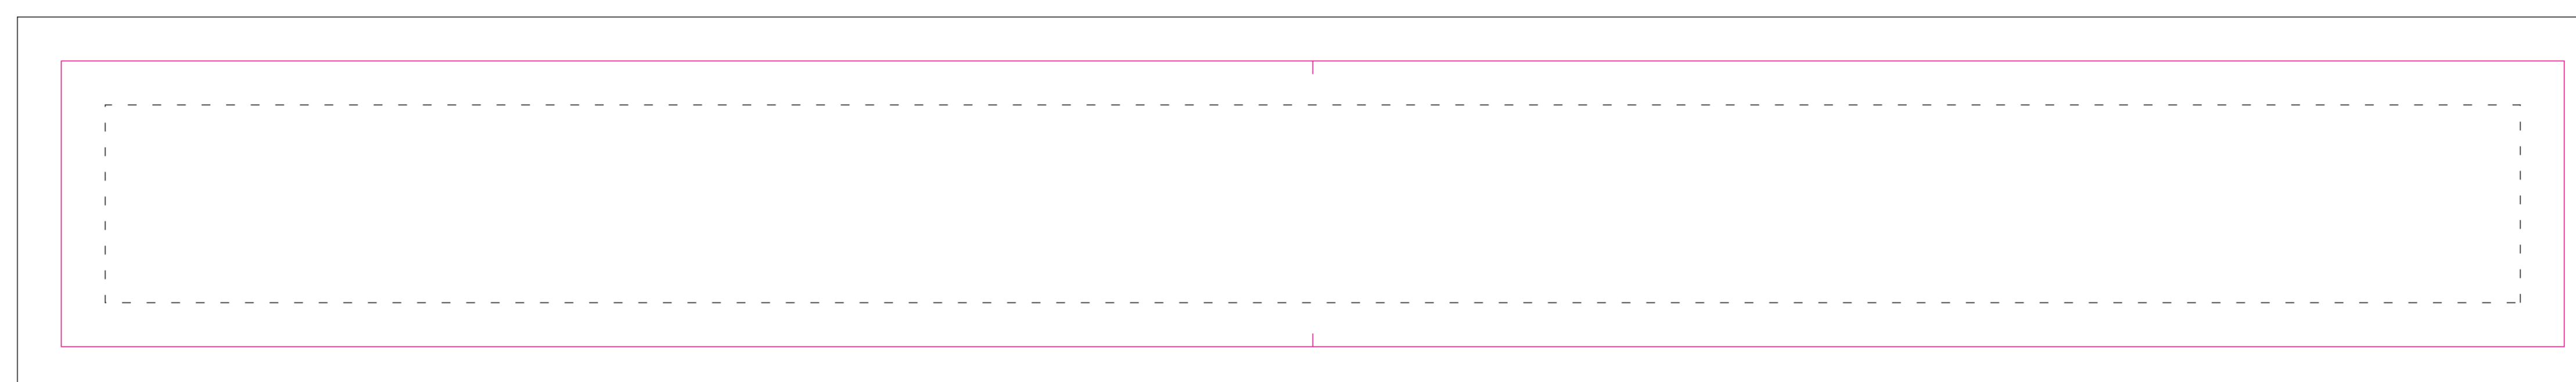

# FRONT

# TOP - ZIPPER TAPE

# BOTTOM

resolution: min. 300 DPI  
colours: CMYK  
formats: TIFF, PDF, EPS, AI, CDR

The green line indicates the area all non-background object-texts, logos, etc.  
The pink outline the maximum size of graphic visible on the product.  
The black line indicates the size of the required graphics including bleed.  
The dash line indicates the point of the seam.  
The blue line indicates the folding.

- Bleed limit 10-10 mm (background must fill it)
- margin
- Edge of product
- - - - - seam (10-10 mm)
- Fold line