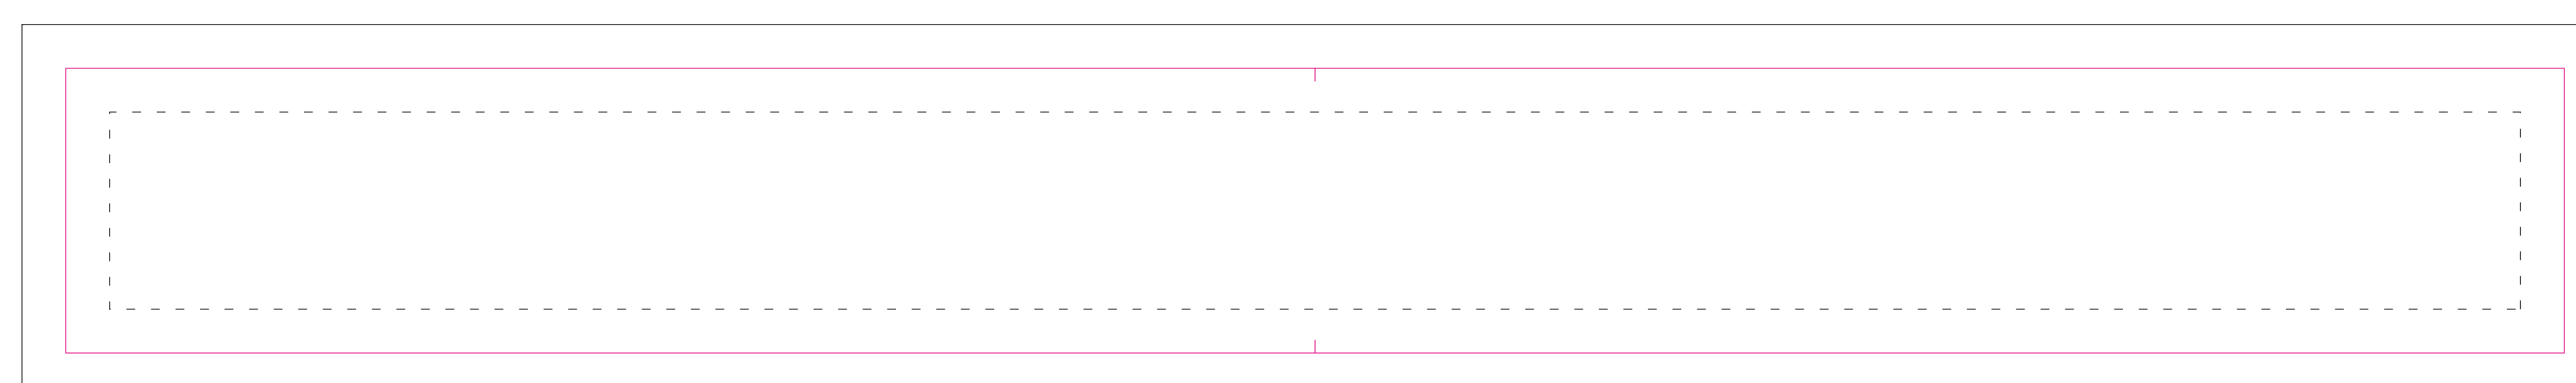

# TOP - ZIPPER TAPE

# BOTTOM

resolution: min. 300 DPI  
colours: CMYK  
formats: TIFF, PDF, EPS, AI, CDR

The green line indicates the area all non-background object-texts, logos, etc.  
The pink outline the maximum size of graphic visible on the product.  
The black line indicates the size of the required graphics including bleed.  
The dash line indicates the point of the seam.  
The blue line indicates the folding.

- Bleed limit 10-10 mm (background must fill it)
- margin
- Edge of product
- - - - - seam (10-10 mm)
- Fold line