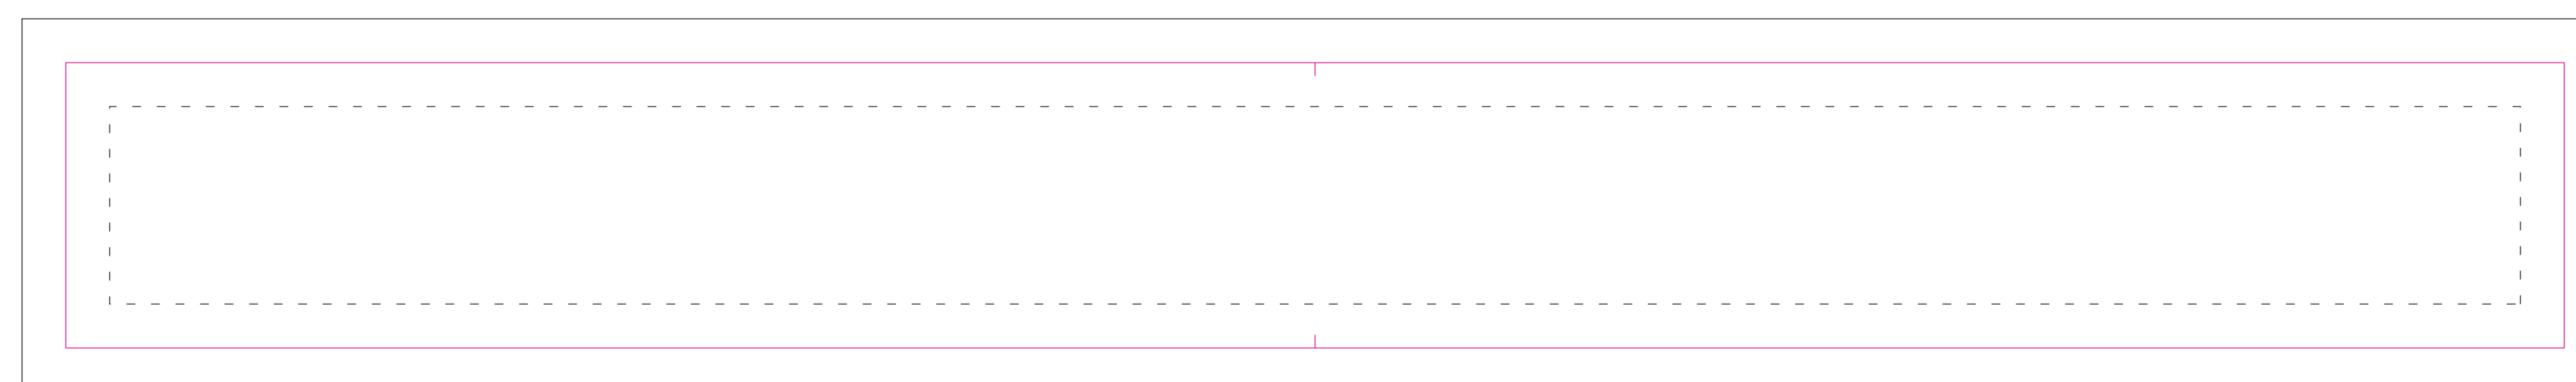

# FRONT

# TOP - ZIPPER TAPE

# BOTTOM

resolution: min. 300 DPI  
colours: CMYK  
formats: TIFF, PDF, EPS, AI, CDR

The green line indicates the area all non-background object-texts, logos, etc.  
The pink outline the maximum size of graphic visible on the product.  
The black line indicates the size of the required graphics including bleed.  
The dash line indicates the point of the seam.  
The blue line indicates the folding.

- Bleed limit 10-10 mm (background must fill it)
- margin
- Edge of product
- - - - - seam (10-10 mm)
- Fold line