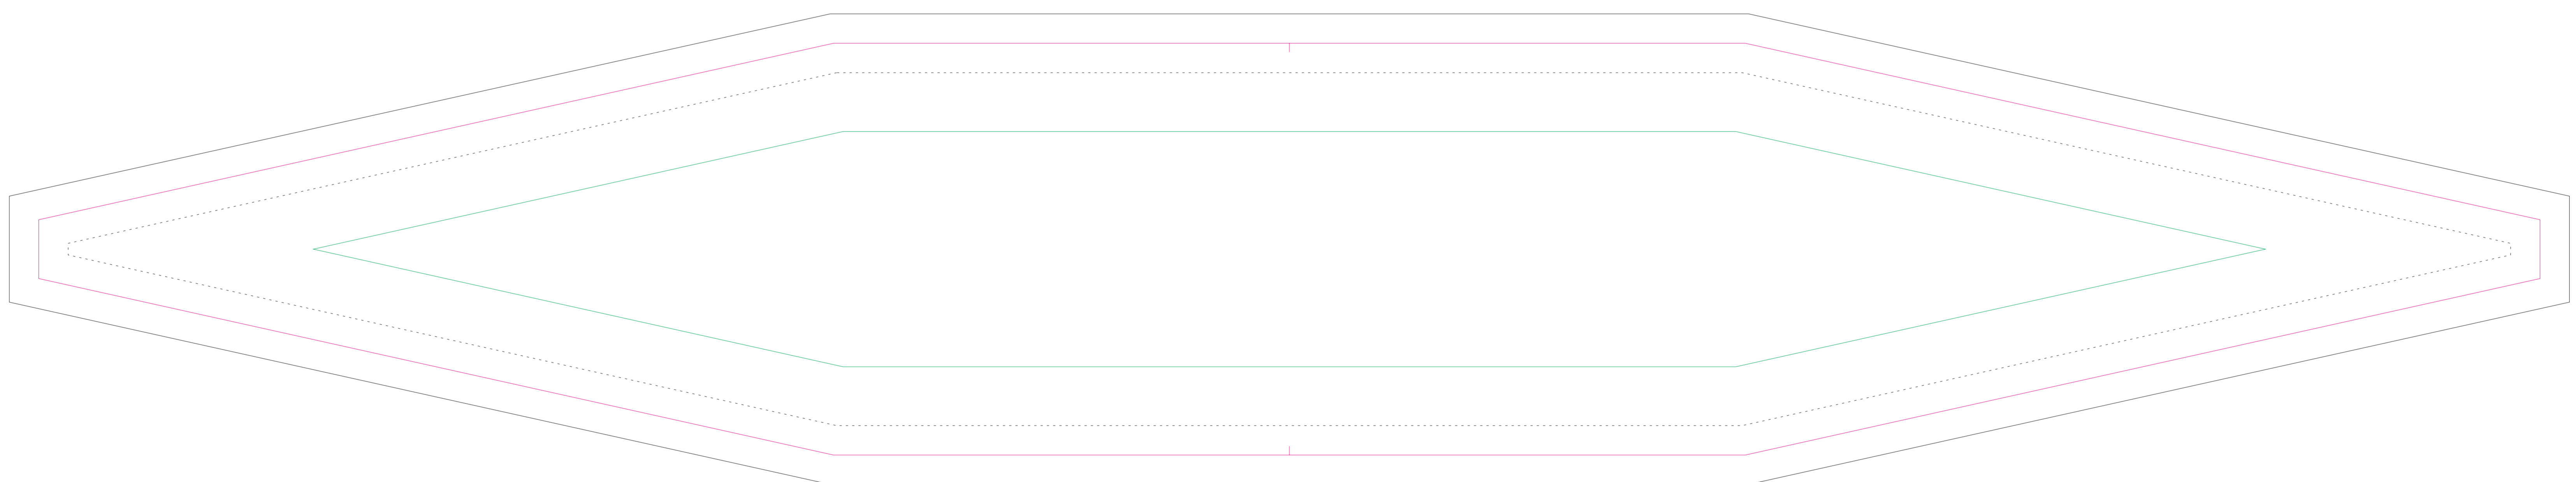

FRONT

BACK

POCKET

SIDES - BOTTOM

resolution: min. 300 DPI
colours: CMYK
formats: TIFF, PDF, EPS, AI, CDR

The green line indicates the area all non-background object-texts, logos, etc.
The pink outline the maximum size of graphic visible on the product.
The black line indicates the size of the required graphics including bleed.
The dash line indicates the point of the seam.
The blue line indicates the folding.

- Bleed limit 10-10mm (background must fill it)
- margin
- Edge of product
- - - seam
- Fold line