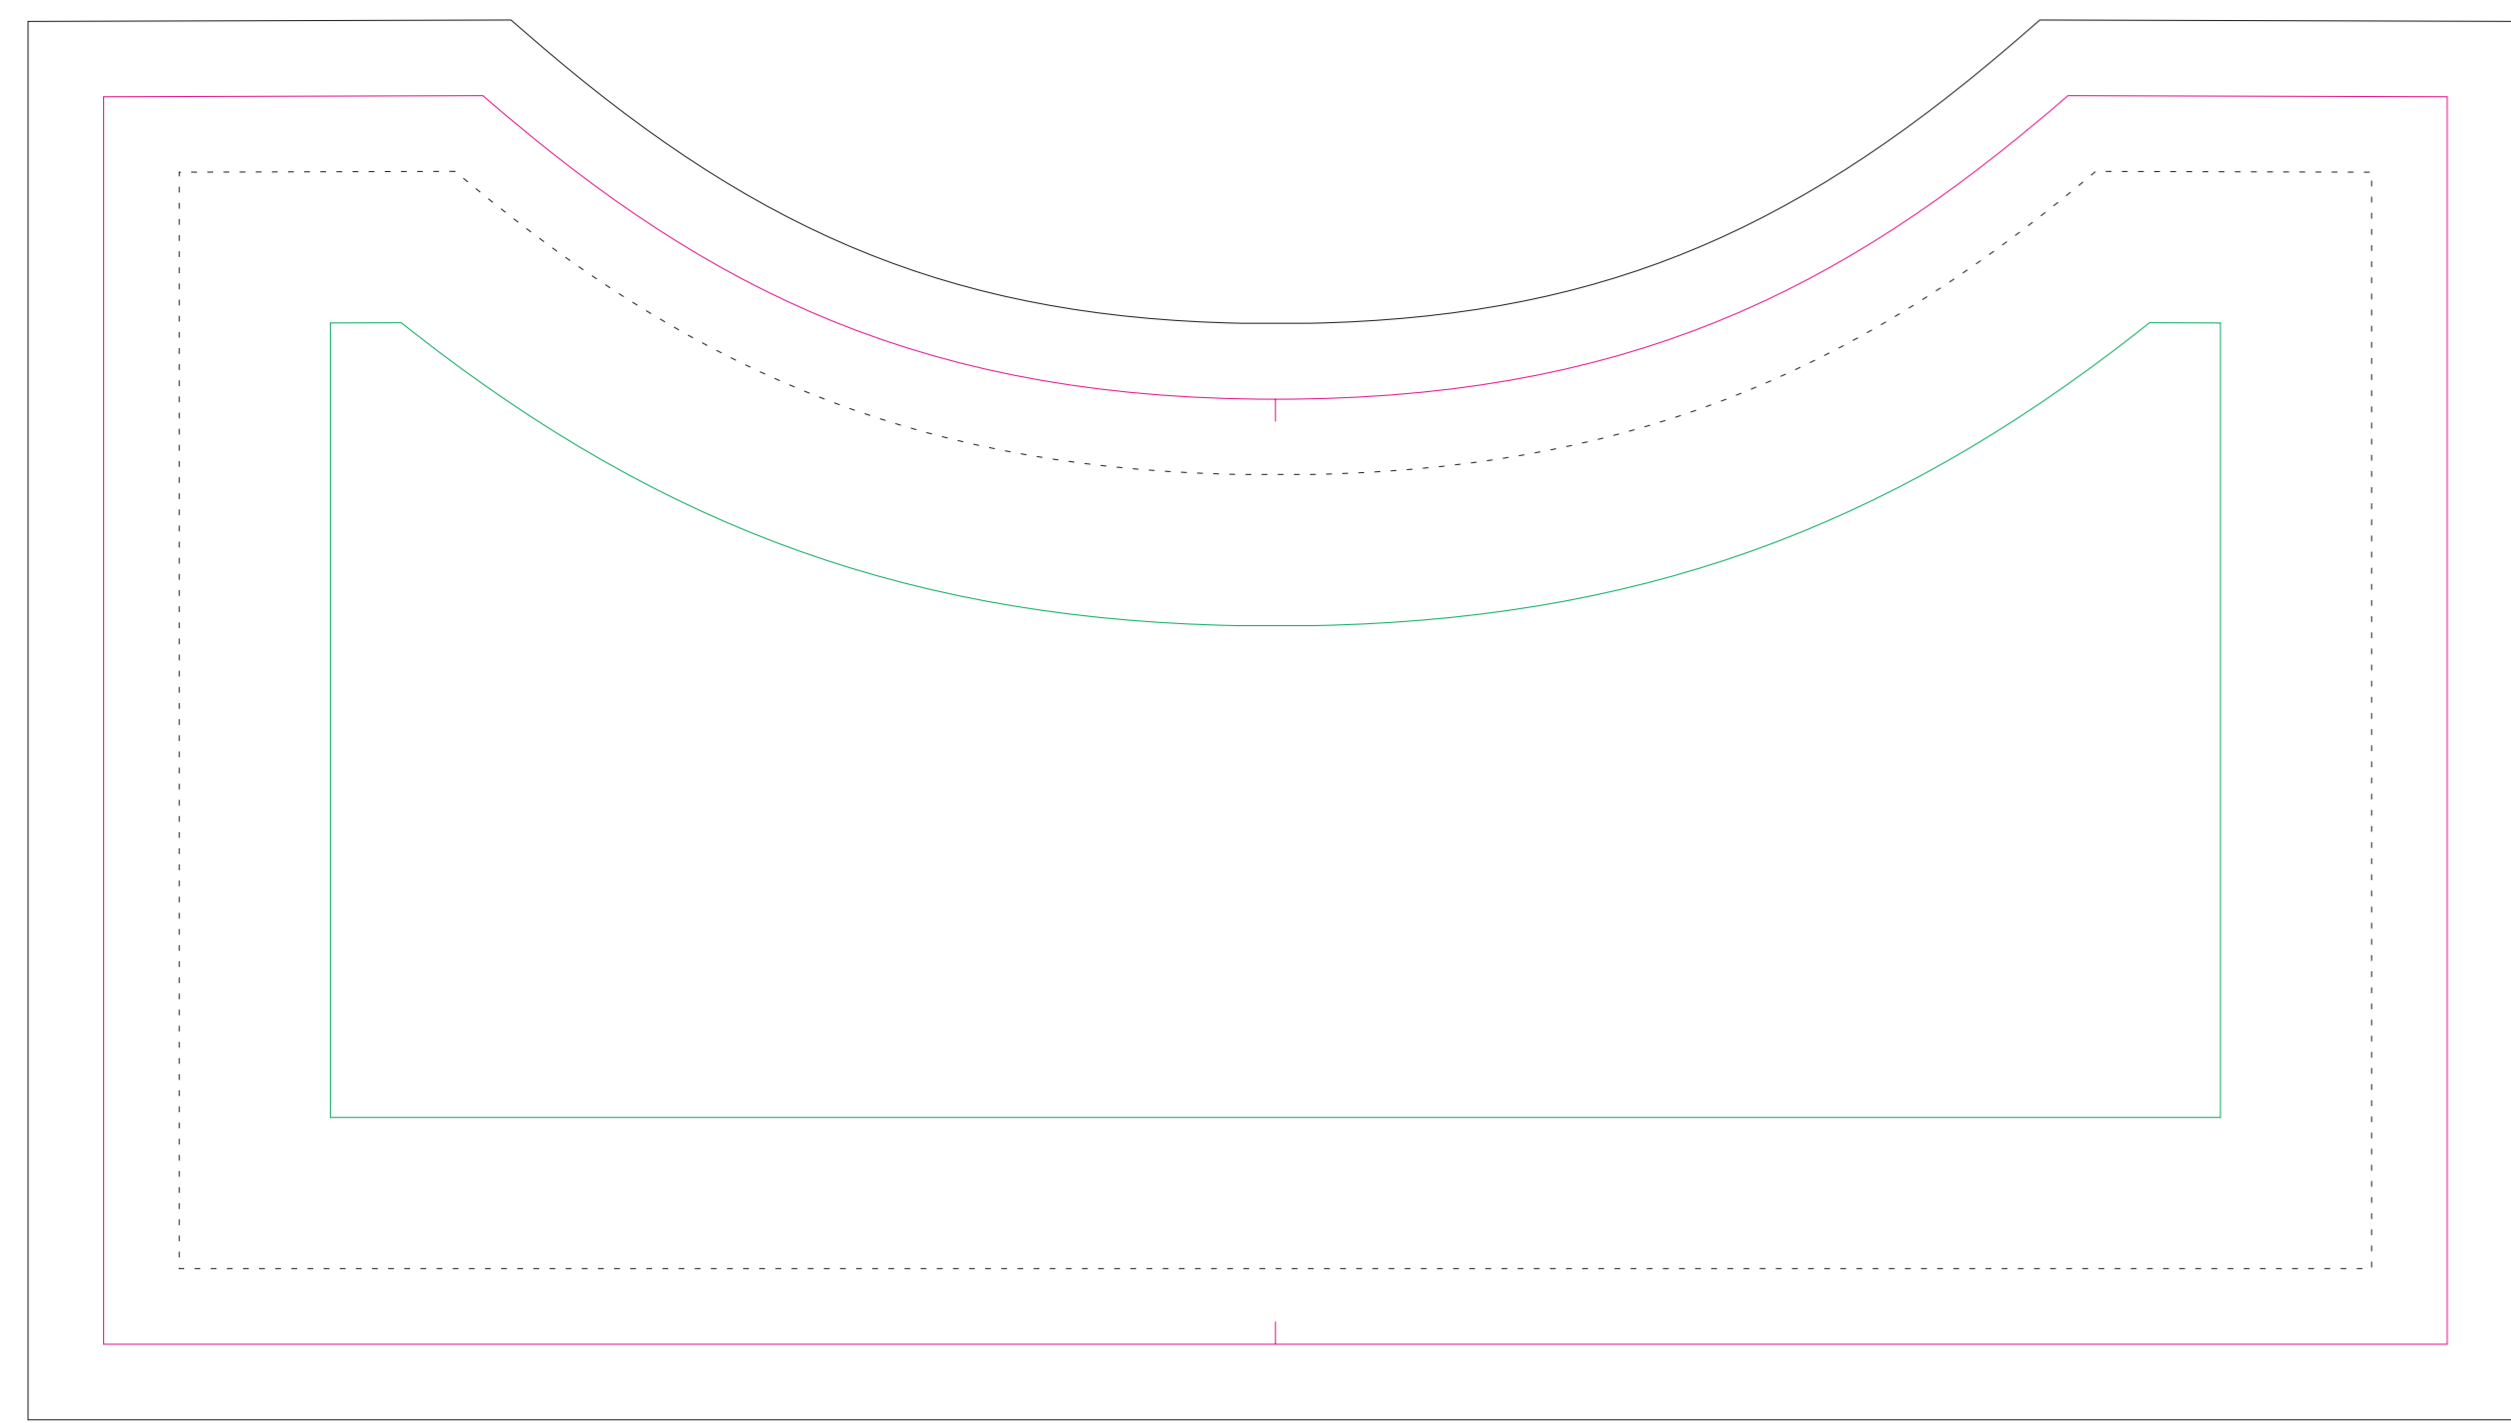

FRONT

BACK

POCKET

SIDES - BOTTOM

resolution: min. 300 DPI
colours: CMYK
formats: TIFF, PDF, EPS, AI, CDR

The green line indicates the area all non-background object-texts, logos, etc.
The pink outline the maximum size of graphic visible on the product.
The black line indicates the size of the required graphics including bleed.
The dash line indicates the point of the seam.
The blue line indicates the folding.

- Bleed limit 10-10mm (background must fill it)
- margin
- Edge of product
- - - seam
- Fold line