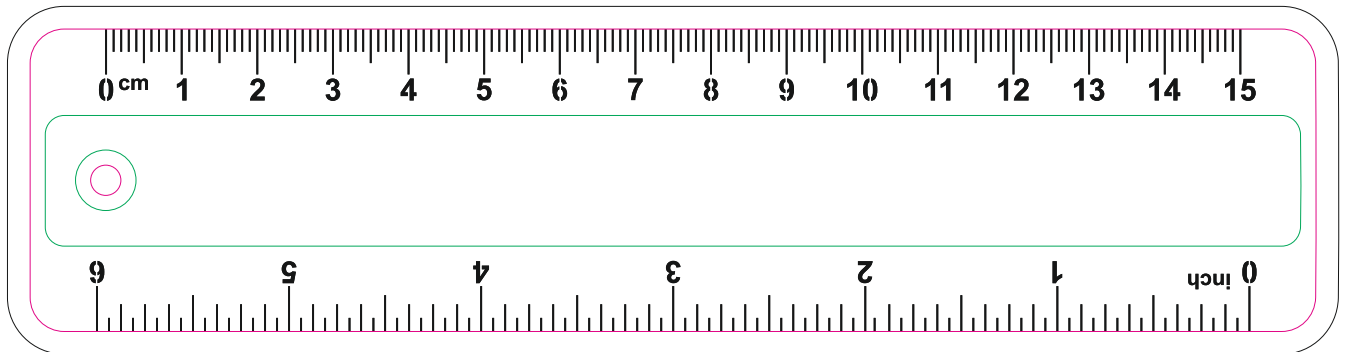

# BACK

- Margin
- Edge of product
- Bleed limit 5-5 mm (background must fill it)

resolution: min. 300DPI

colours: CMYK

formats: TIFF, PDF, EPS, AI, CDR

The green line indicates the area all non-background object - texts, logos, etc.

The pink outline the maximum size of graphic visible on the product.

The black line indicates the size of the required graphics including bleed.