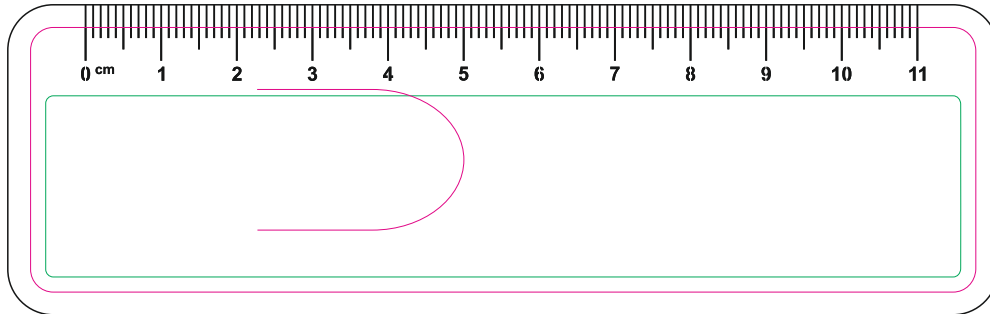

FRONT

BACK

- Margin
- Edge of product
- Bleed limit 5-5 mm (background must fill it)

resolution: min. 300DPI

colours: CMYK

formats: TIFF, PDF, EPS, AI, CDR

The green line indicates the area all non-background object - texts, logos, etc.

The pink outline the maximum size of graphic visible on the product.

The black line indicates the size of the required graphics including bleed.