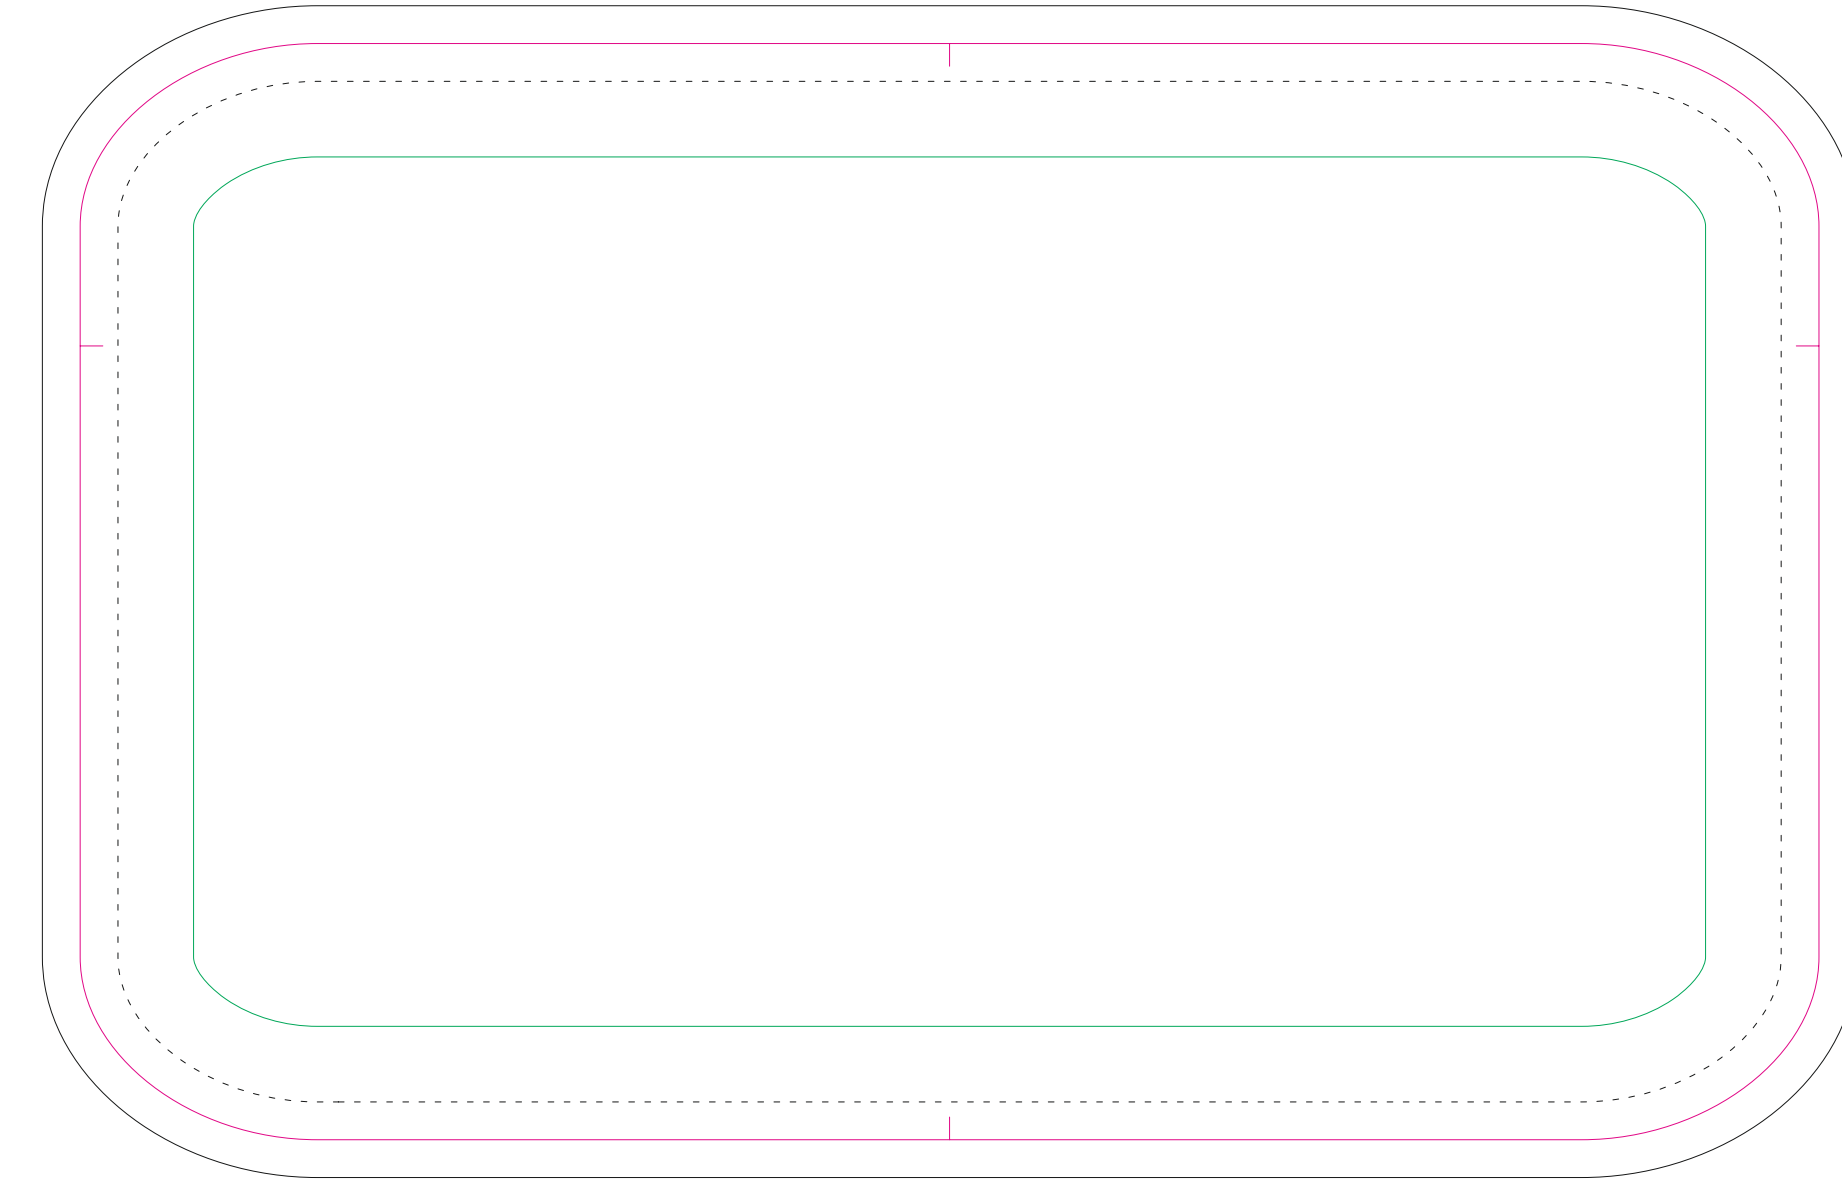

BACK

BOTTOM

TOP

FRONT+SIDE

- Margin
- Edge of product
- Bleed limit 5-5 mm (background must fill it)

resolution: min. 300 DPI
colours: CMYK
formats: TIFF, PDF, EPS, AI, CDR

The green line indicates the area all non-background object-texts, logos, etc.
The pink outline the maximum size of graphic visible on the product.
The black line indicates the size of the required graphics including bleed.