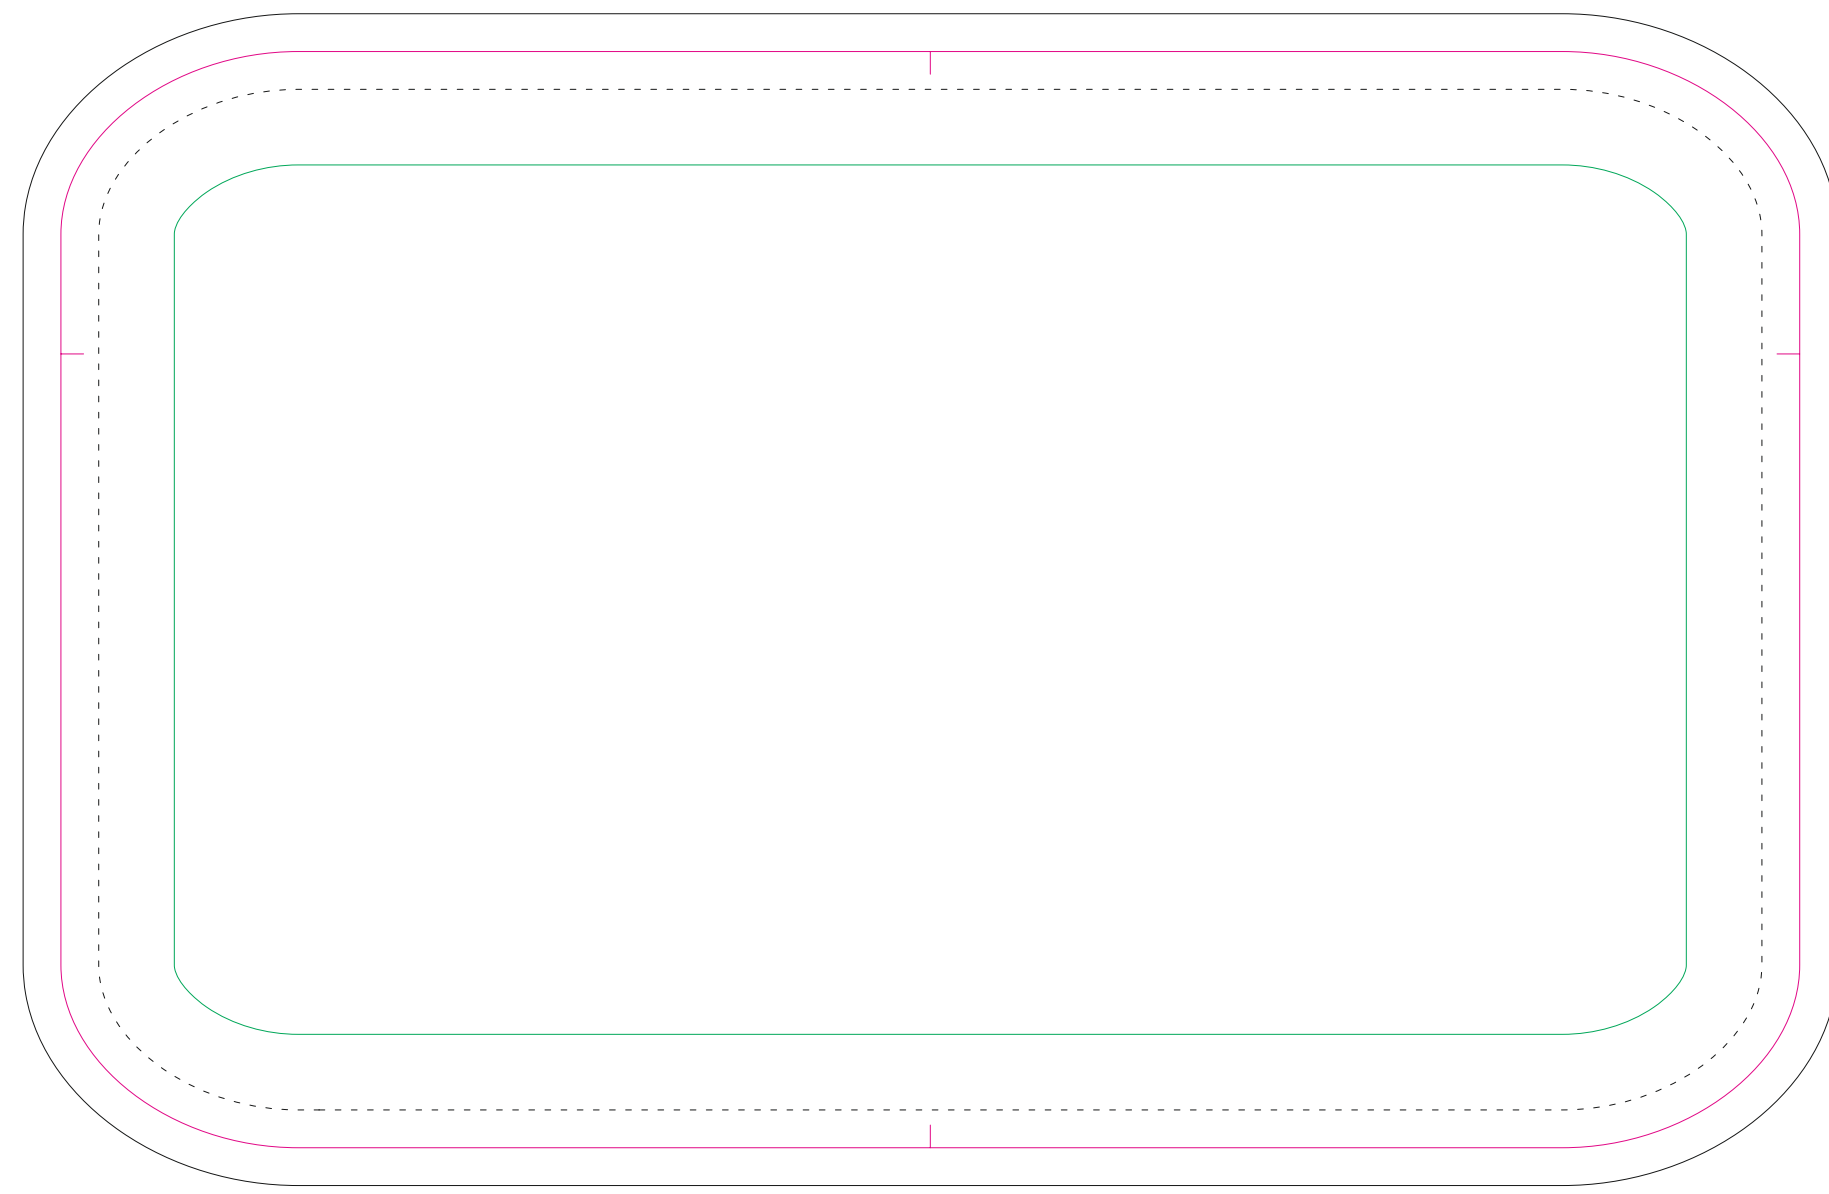

BACK

BOTTOM

TOP

FRONT+SIDE

- Margin
- Edge of product
- Bleed limit 5-5 mm (background must fill it)

resolution: min. 300 DPI
colours: CMYK
formats: TIFF, PDF, EPS, AI, CDR

The green line indicates the area all non-background object-texts, logos, etc.
The pink outline the maximum size of graphic visible on the product.
The black line indicates the size of the required graphics including bleed.