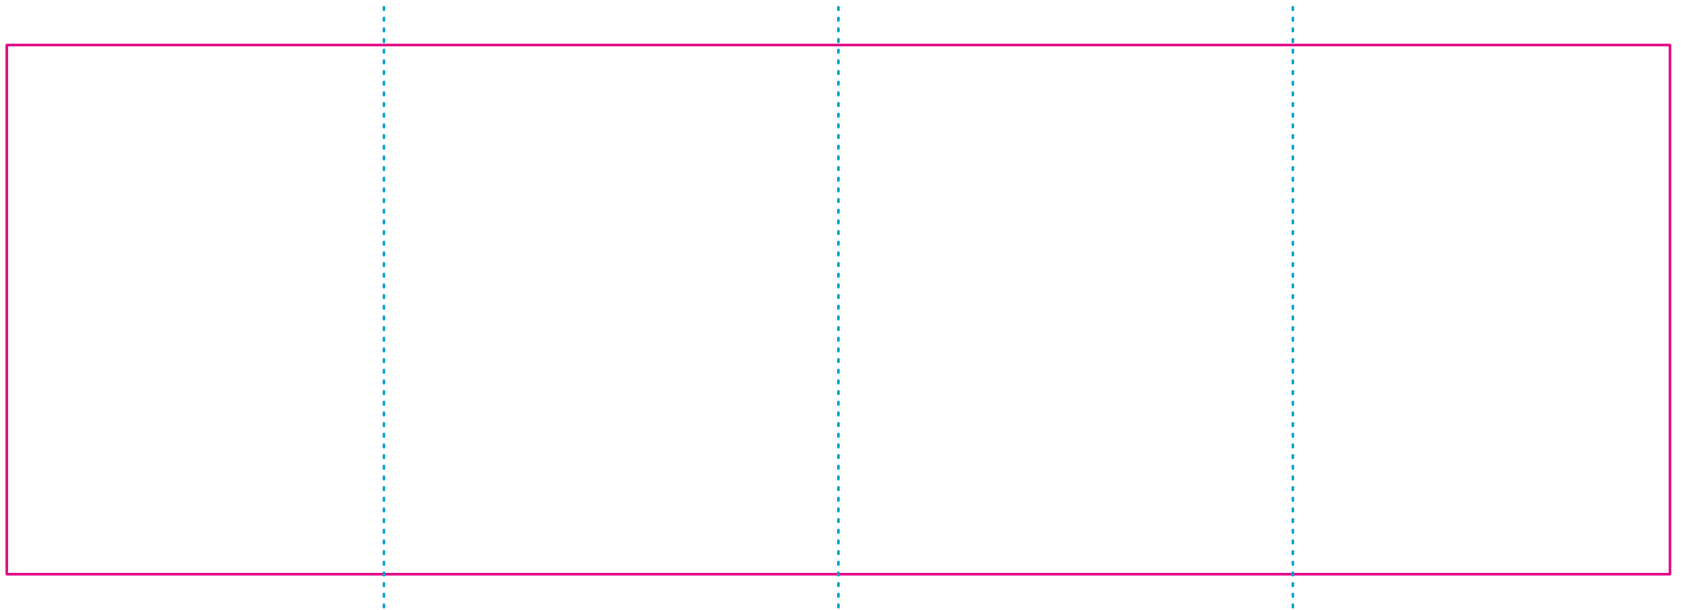

RS

— Edge of graphics

- - - centerlines

resolution: min. 300 DPI

colours: CMYK

formats: TIFF, PDF, EPS, AI, CDR

The pink outline the maximum size of graphic visible on the product.

The blue dash line indicates the center line of the left, right and middle side of object.