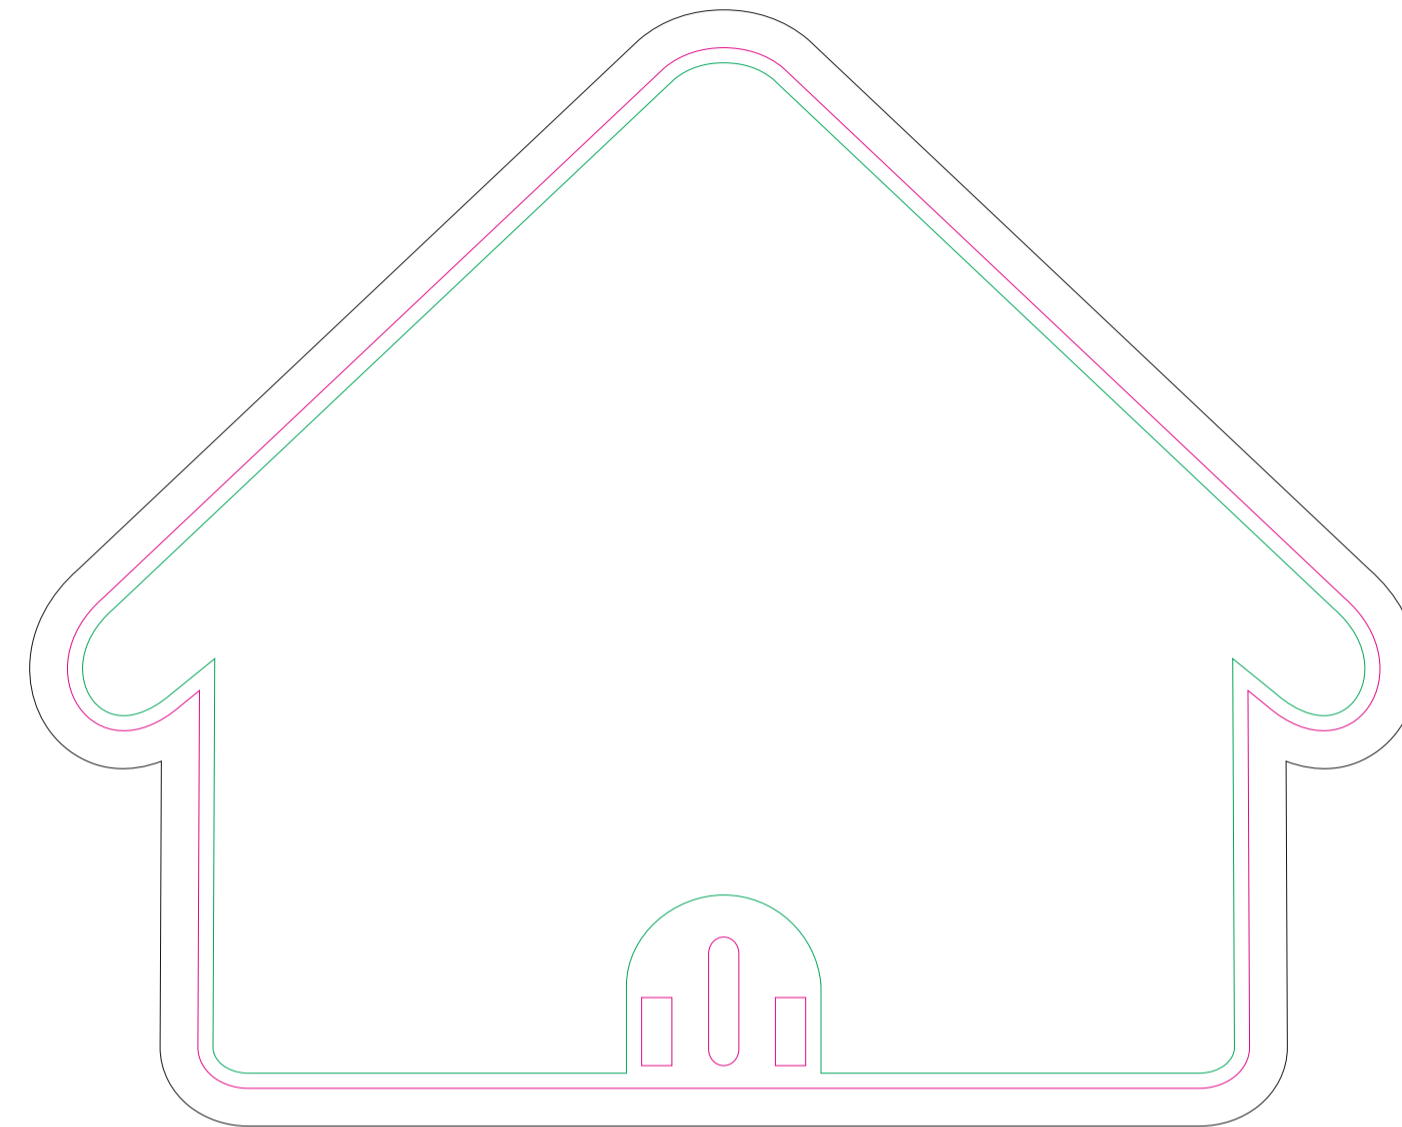

FRONT

BACK

resolution: min. 300 DPI

colours: CMYK

formats: TIFF, PDF, EPS, AI, CDR

- Margin
- Edge of product
- Bleed limit 5-5 mm (background must fill it)

The green line indicates the area all non-background object-texts, logos, etc.

The pink outline the maximum size of graphic visible on the product.

The black line indicates the size of the required graphics including bleed.