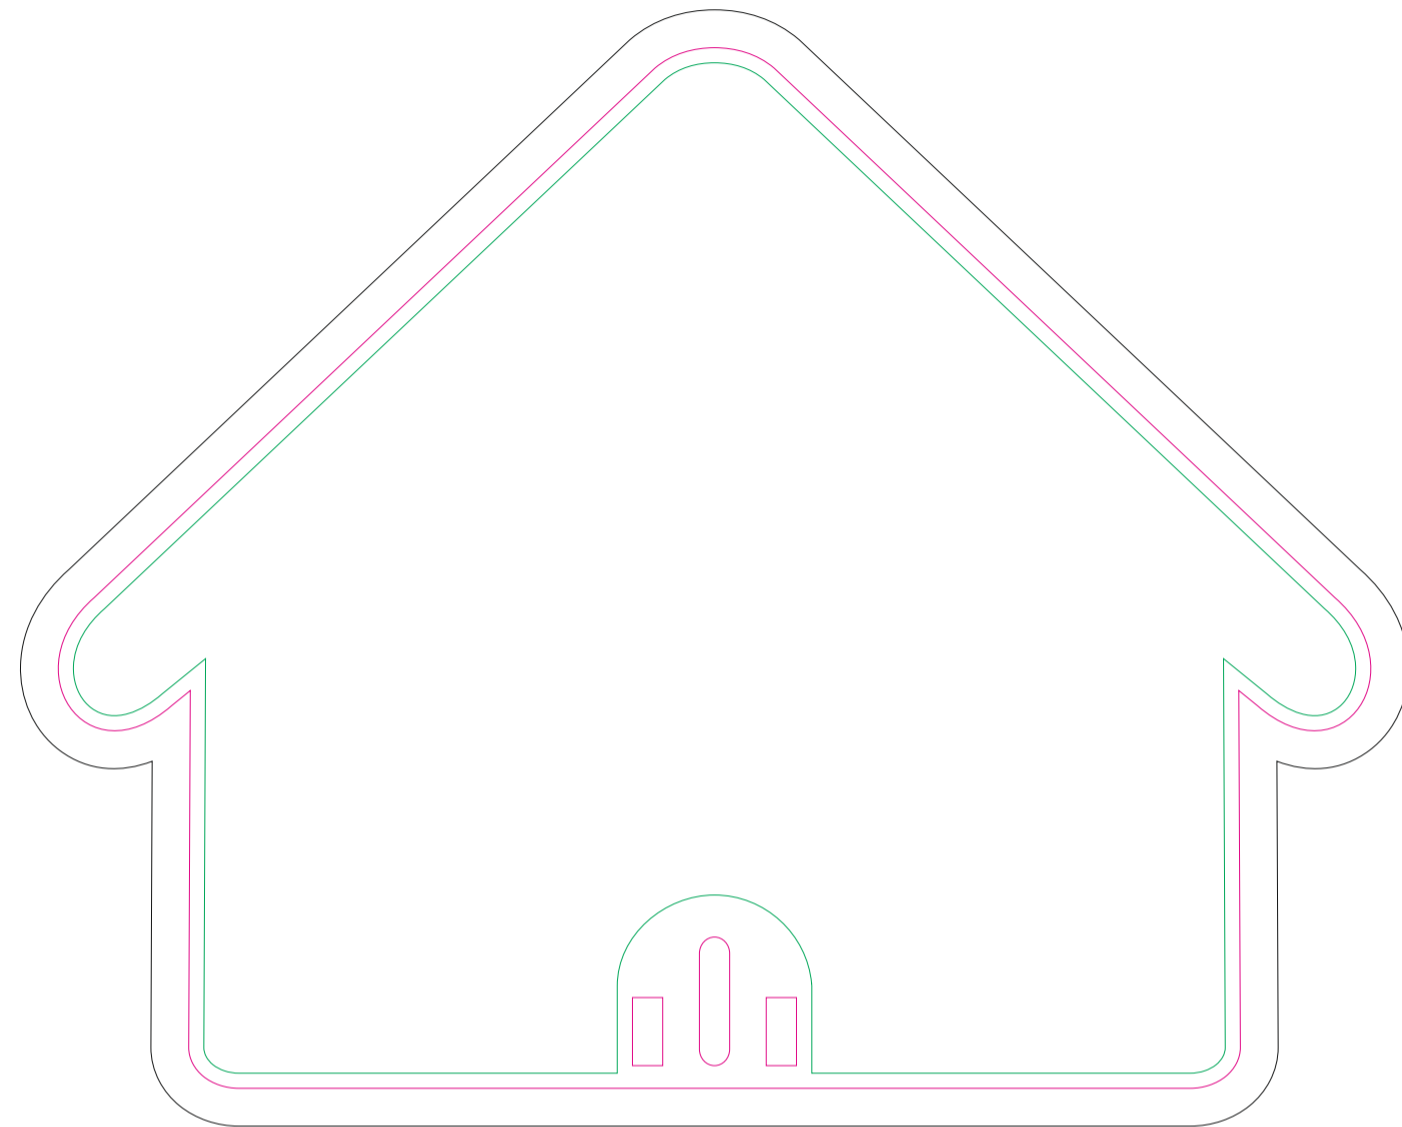

FRONT

BACK

resolution: min. 300 DPI

colours: CMYK

formats: TIFF, PDF, EPS, AI, CDR

- Margin
- Edge of product
- Bleed limit 5-5 mm (background must fill it)

The green line indicates the area all non-background object-texts, logos, etc.

The pink outline the maximum size of graphic visible on the product.

The black line indicates the size of the required graphics including bleed.