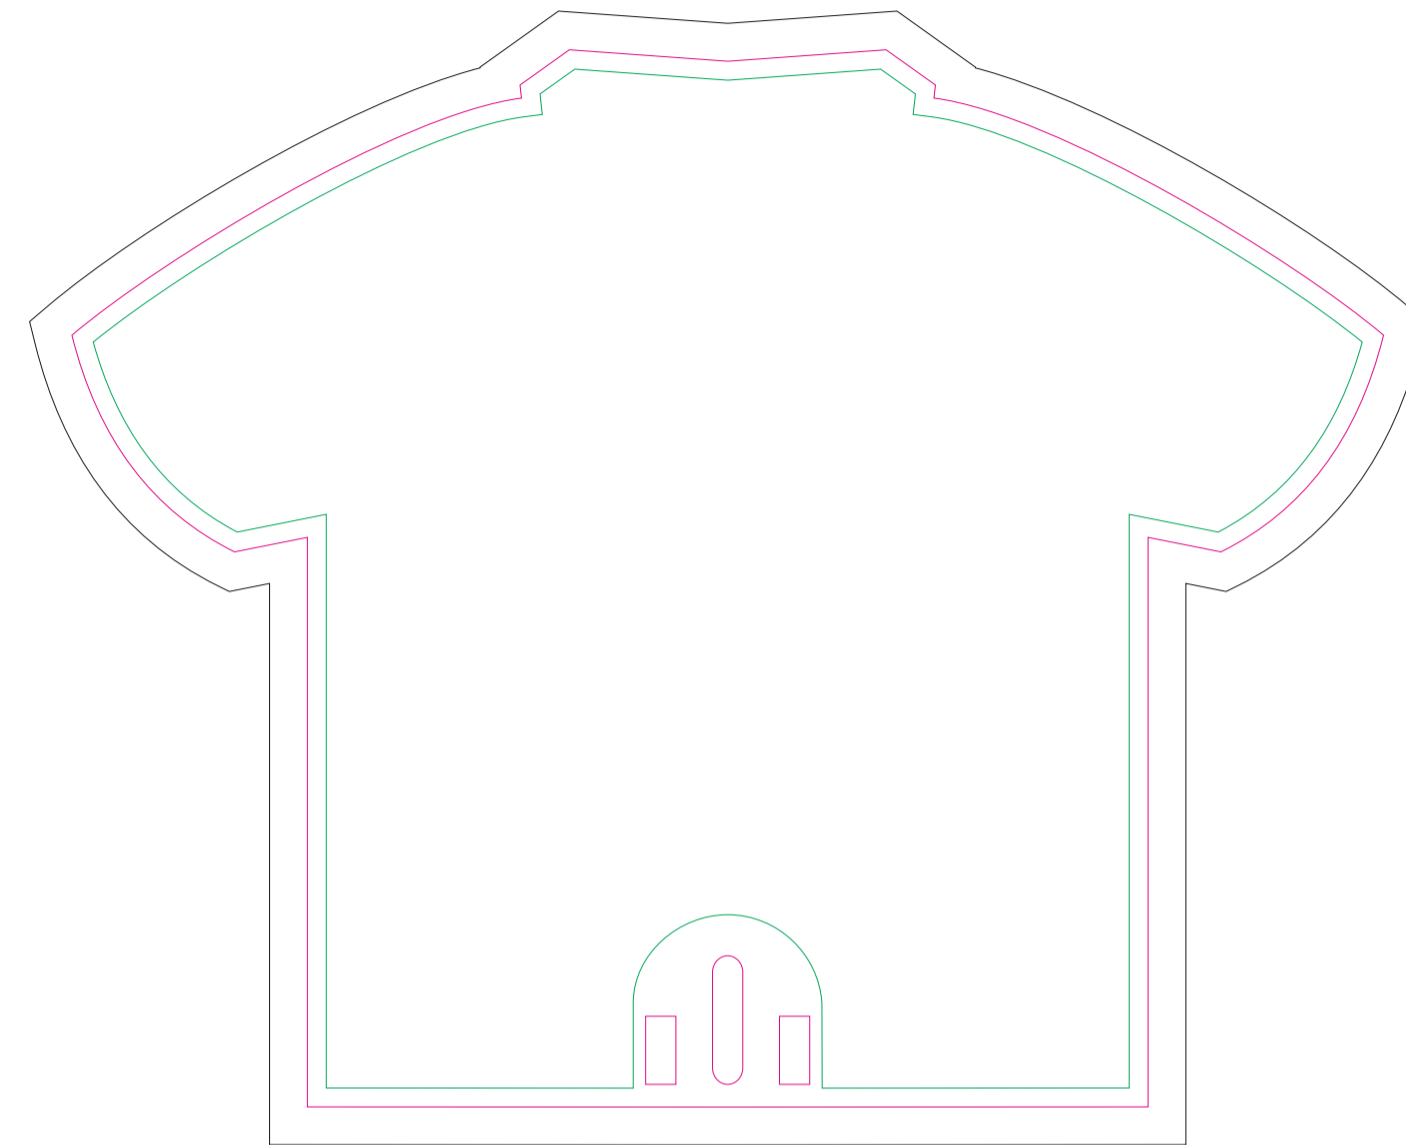

## FRONT

## BACK

resolution: min. 300 DPI

colours: CMYK

formats: TIFF, PDF, EPS, AI, CDR

-  Margin
-  Edge of product
-  Bleed limit 5-5 mm (background must fill it)

The green line indicates the area all non-background object-texts, logos, etc.

The pink outline the maximum size of graphic visible on the product.

The black line indicates the size of the required graphics including bleed.