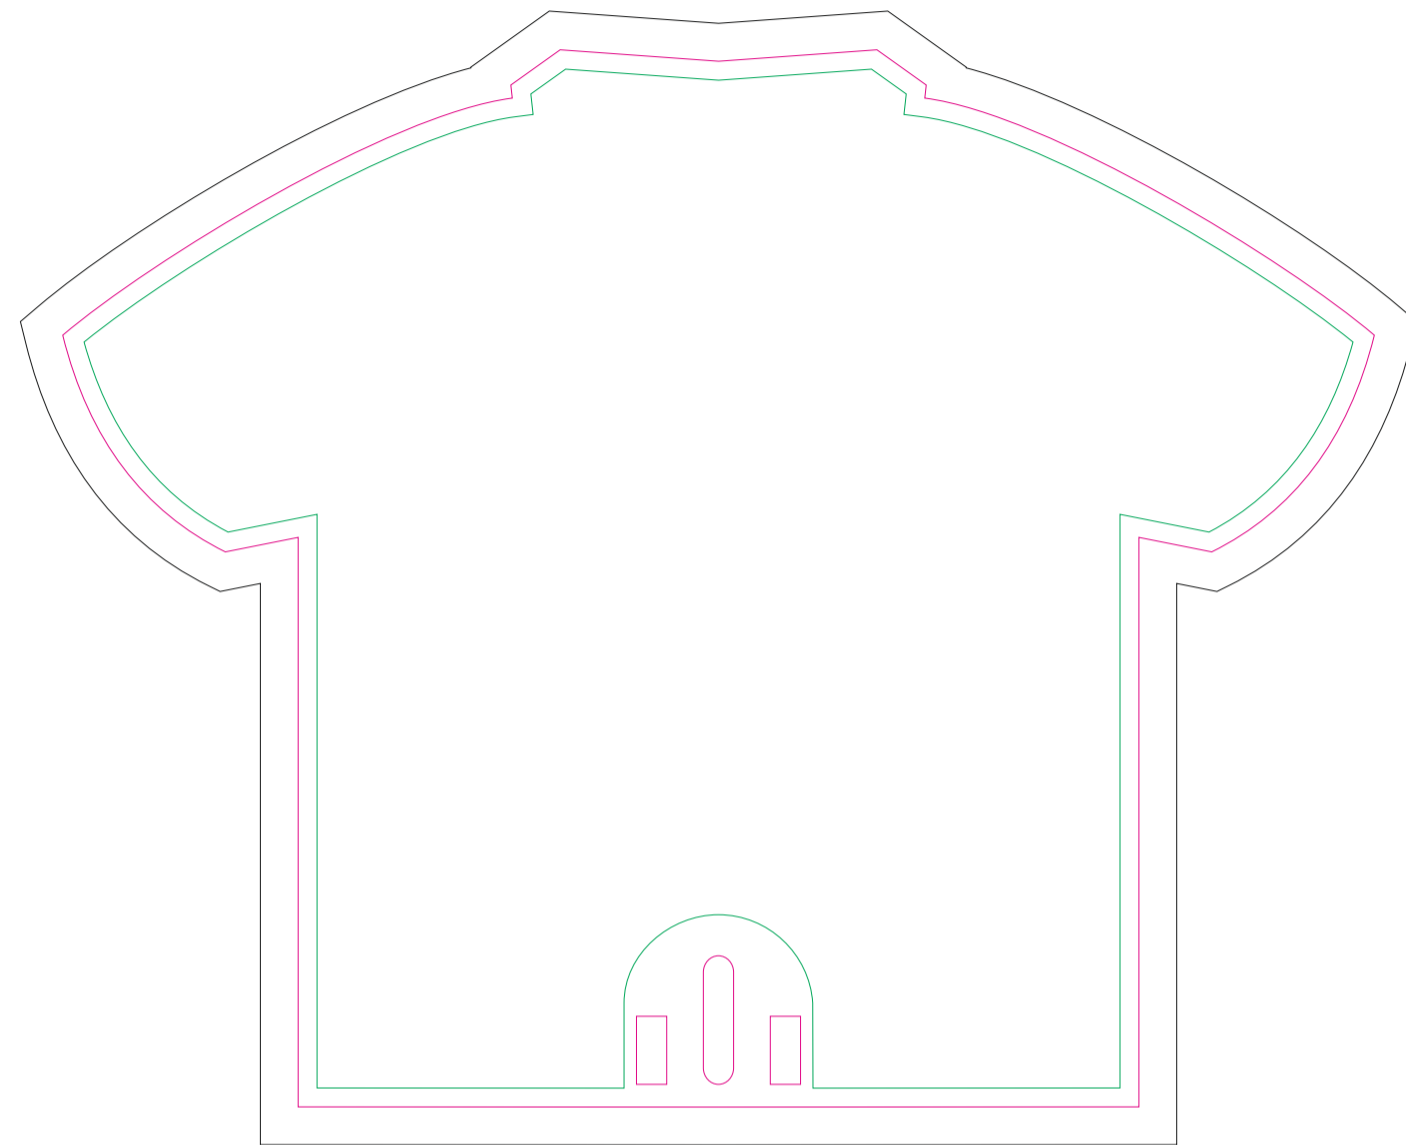

## FRONT

## BACK

resolution: min. 300 DPI

colours: CMYK

formats: TIFF, PDF, EPS, AI, CDR

-  Margin
-  Edge of product
-  Bleed limit 5-5 mm (background must fill it)

The green line indicates the area all non-background object-texts, logos, etc.

The pink outline the maximum size of graphic visible on the product.

The black line indicates the size of the required graphics including bleed.