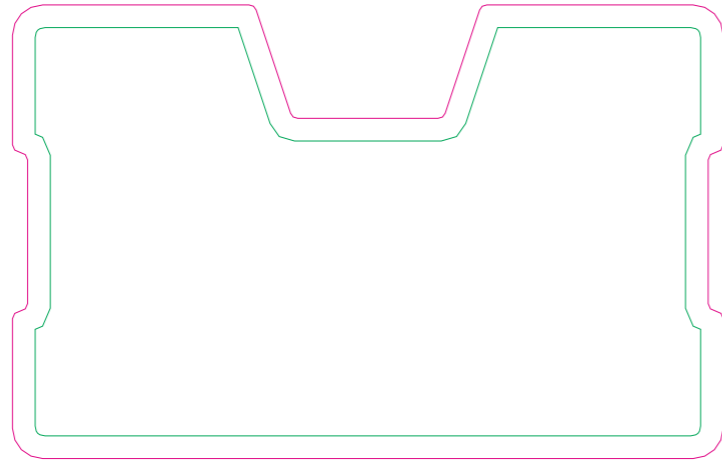

FRONT

BACK

—— Margin  
—— Edge of product

resolution: min. 300 DPI  
colours: CMYK  
formats: TIFF, PDF, EPS, AI, CDR

The green line indicates the area all non-background object-texts, logos, etc.  
The pink outline the maximum size of graphic visible on the product.