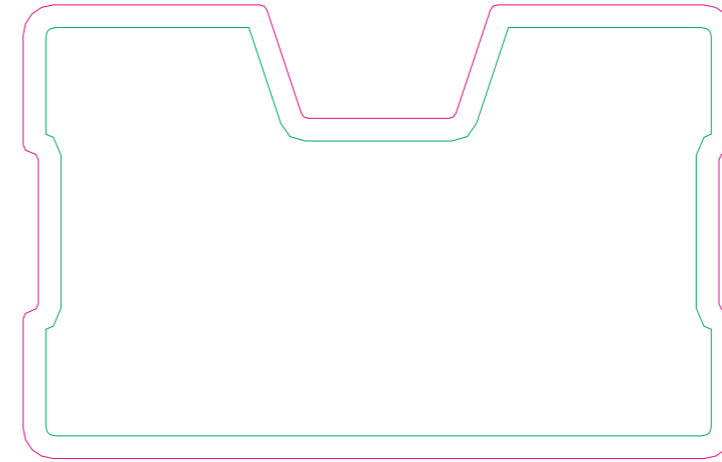

FRONT

BACK

—— Margin  
—— Edge of product

resolution: min. 300 DPI  
colours: CMYK  
formats: TIFF, PDF, EPS, AI, CDR

The green line indicates the area all non-background object-texts, logos, etc.  
The pink outline the maximum size of graphic visible on the product.