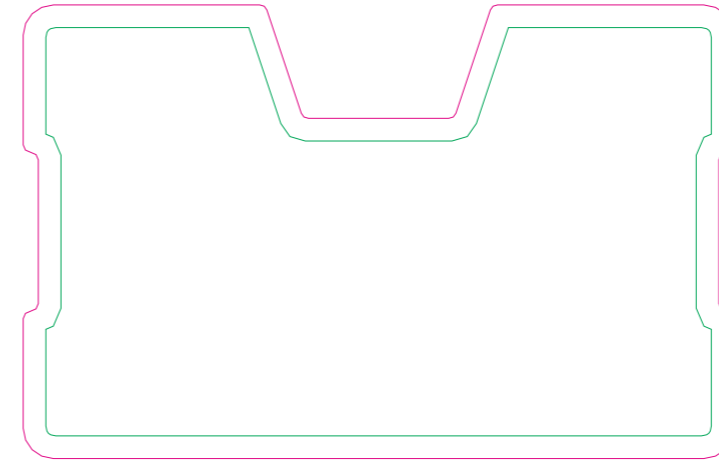

FRONT

BACK

— Margin  
— Edge of product

resolution: min. 300 DPI  
colours: CMYK  
formats: TIFF, PDF, EPS, AI, CDR

The green line indicates the area all non-background object-texts, logos, etc.  
The pink outline the maximum size of graphic visible on the product.