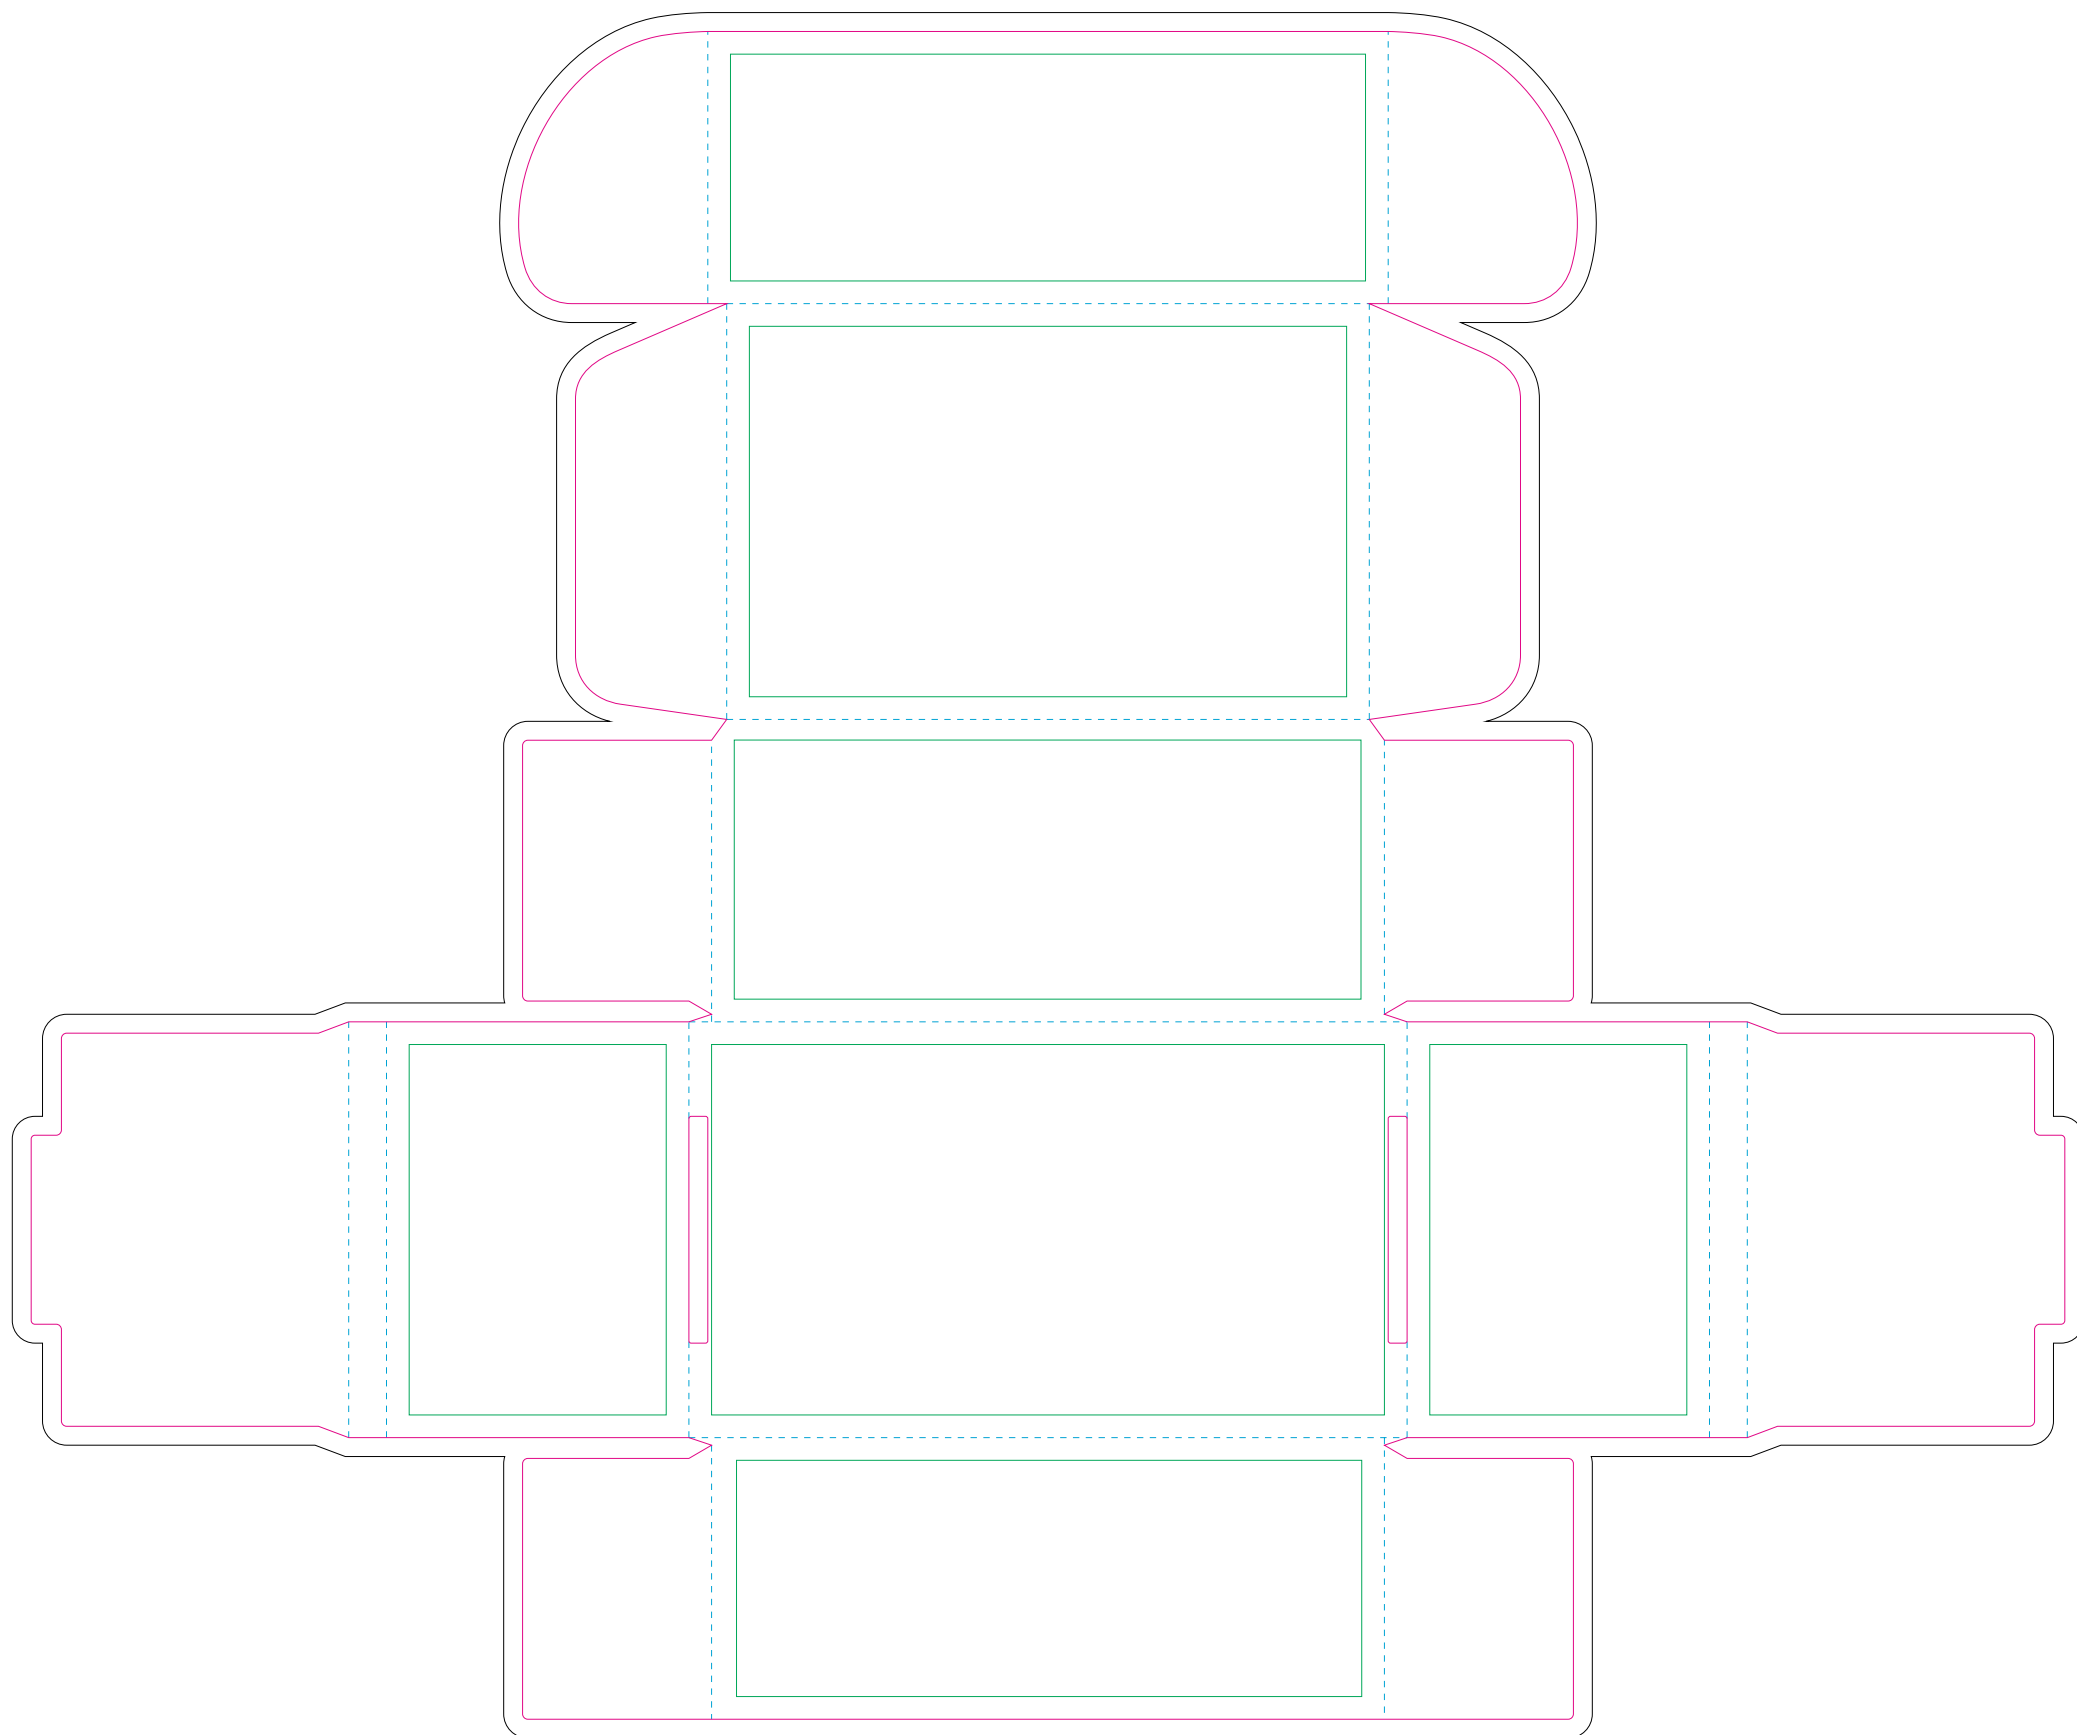

Corrugated cardboard box

- Margin
- Edge of product
- Bleed limit 2,5-2,5 mm (background must fill it)
- - - - - Fold line

resolution: min. 300 DPI
colours: CMYK
formats: TIFF, PDF, EPS, AI, CDR

The green line indicates the area all non-background object-texts, logos, etc.
The pink outline the maximum size of graphic visible on the product.
The black line indicates the size of the required graphics including bleed.
The blue line indicates the folding.