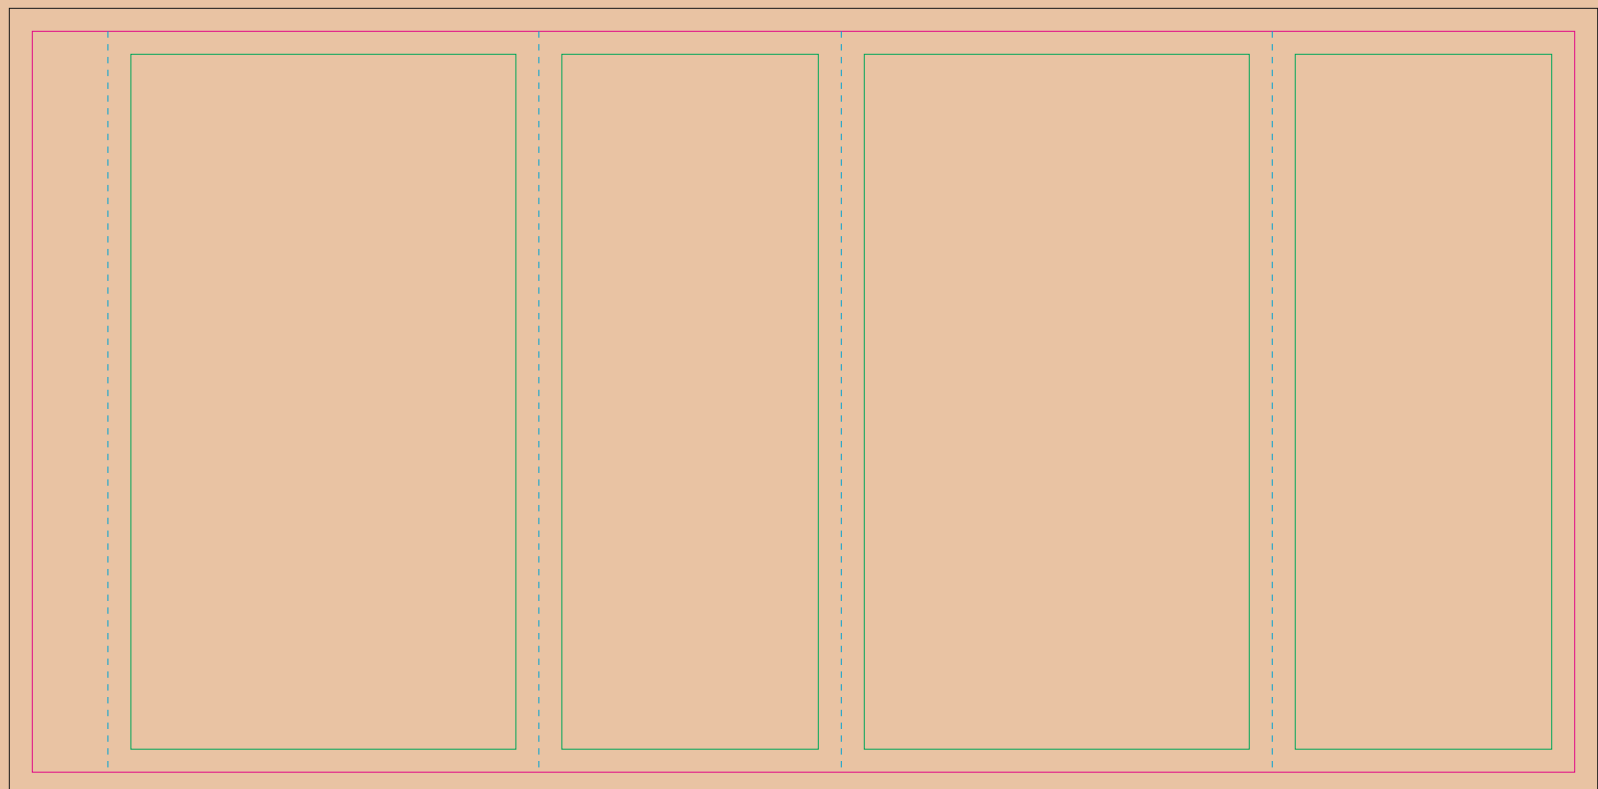

Kraft paper sleeve

The size of the paper sleeve is for reference only as product packaging size may vary.

FRONT

BACK

- Margin
- Edge of product
- Bleed limit 3-3 mm (background must fill it)
- - - - - Fold line

resolution: min. 300 DPI
colours: CMYK
formats: TIFF, PDF, EPS, AI, CDR

The green line indicates the area all non-background object-texts, logos, etc.
The pink outline the maximum size of graphic visible on the product.
The black line indicates the size of the required graphics including bleed.
The blue line indicates the folding.