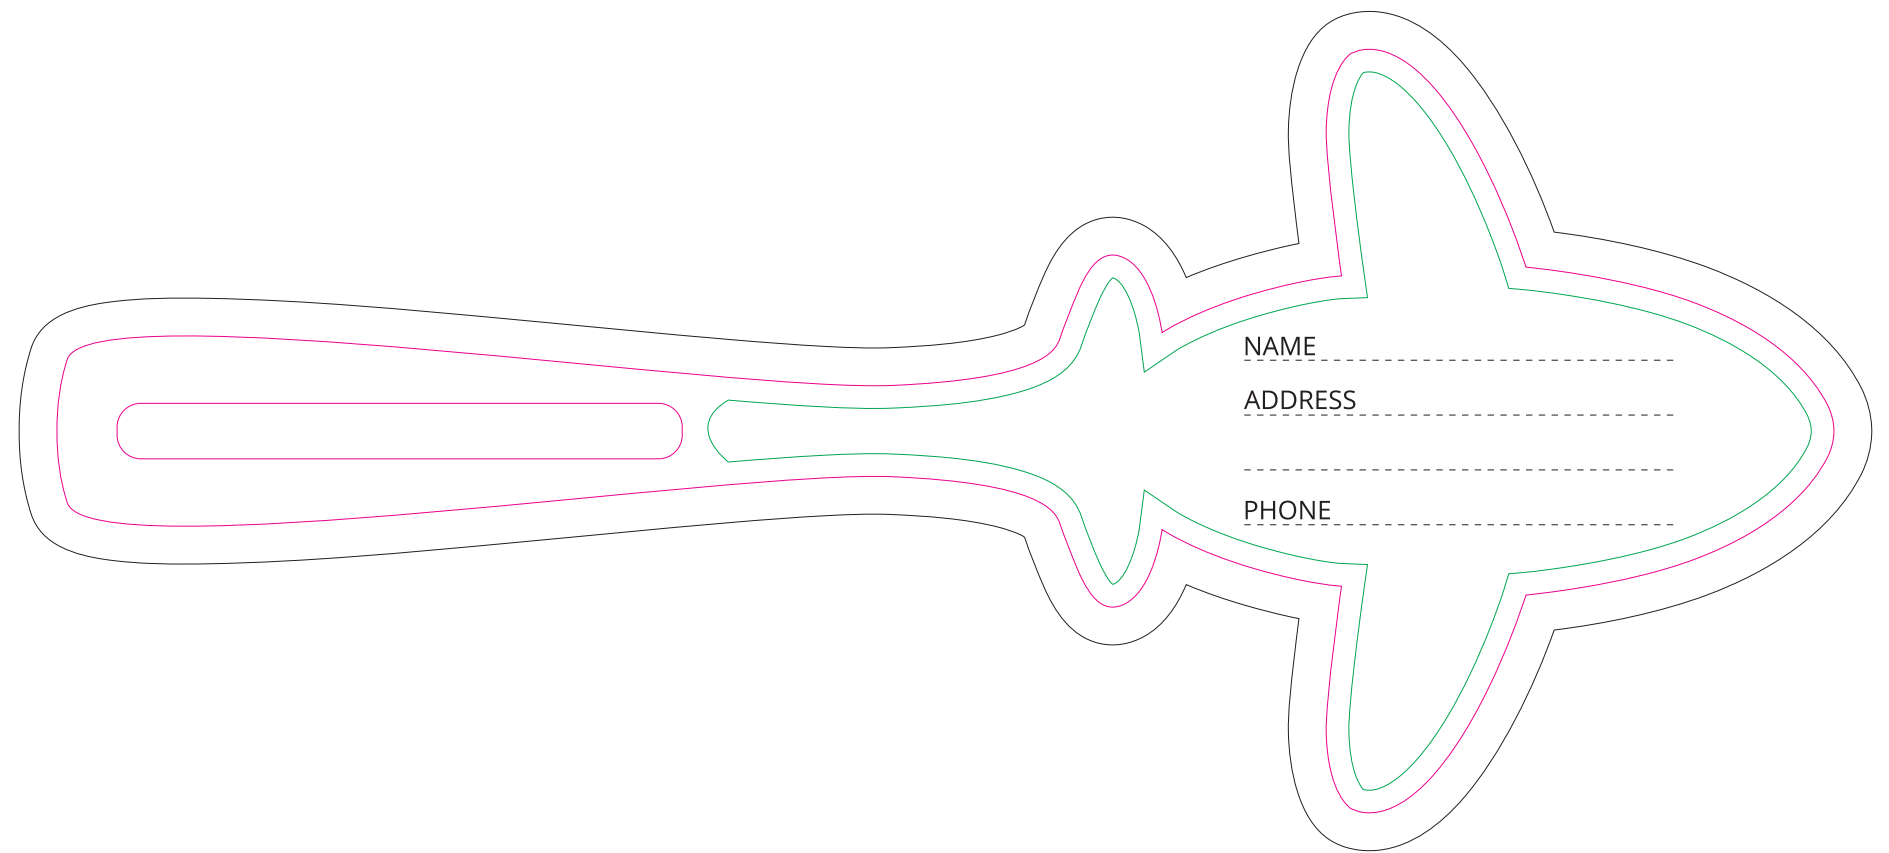

FRONT

BACK

- Margin
- Edge of product
- Bleed limit 5-5 mm (background must fill it)

resolution: min. 300 DPI
colours: CMYK
formats: TIFF, PDF, EPS, AI, CDR

The green line indicates the area all non-background object-texts, logos, etc.
The pink outline the maximum size of graphic visible on the product.
The black line indicates the size of the required graphics including bleed.