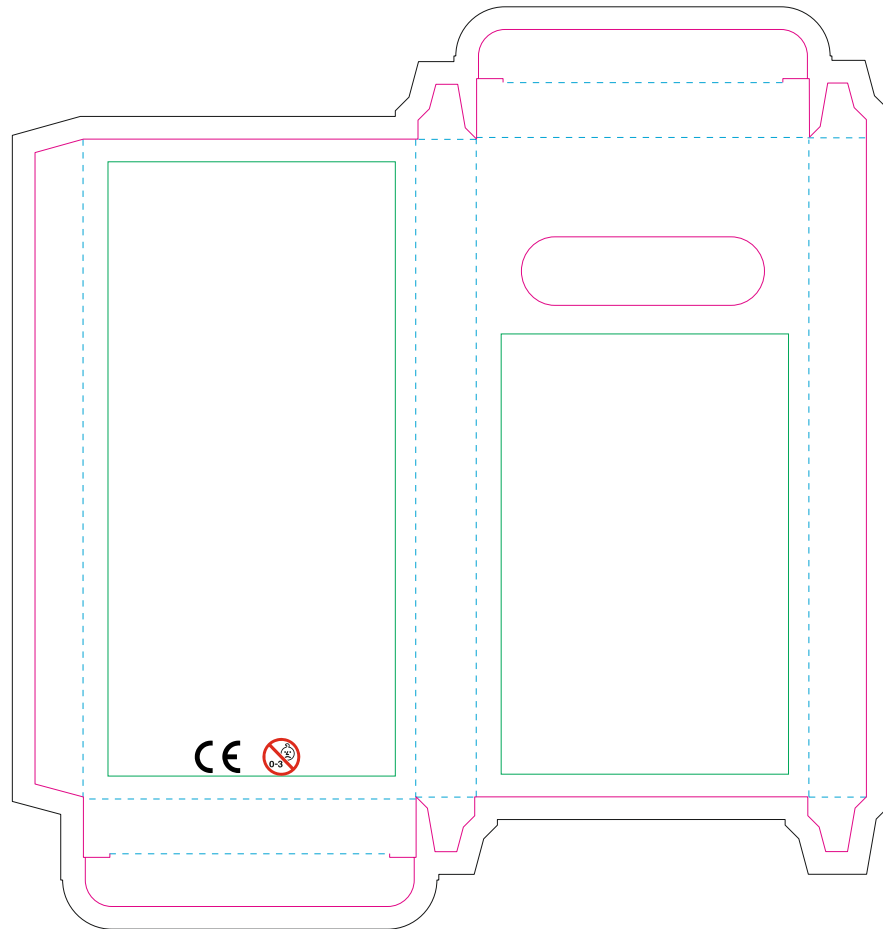

PENCIL

- Margin
- Edge of product
- Bleed limit 3-3 mm (background must fill it)
- - - - - Fold line

resolution: min. 300 DPI
colours: CMYK
formats: TIFF, PDF, EPS, AI, CDR

The green line indicates the area all non-background object-texts, logos, etc.
The pink outline the maximum size of graphic visible on the product.
The black line indicates the size of the required graphics including bleed.
The blue line indicates the folding.