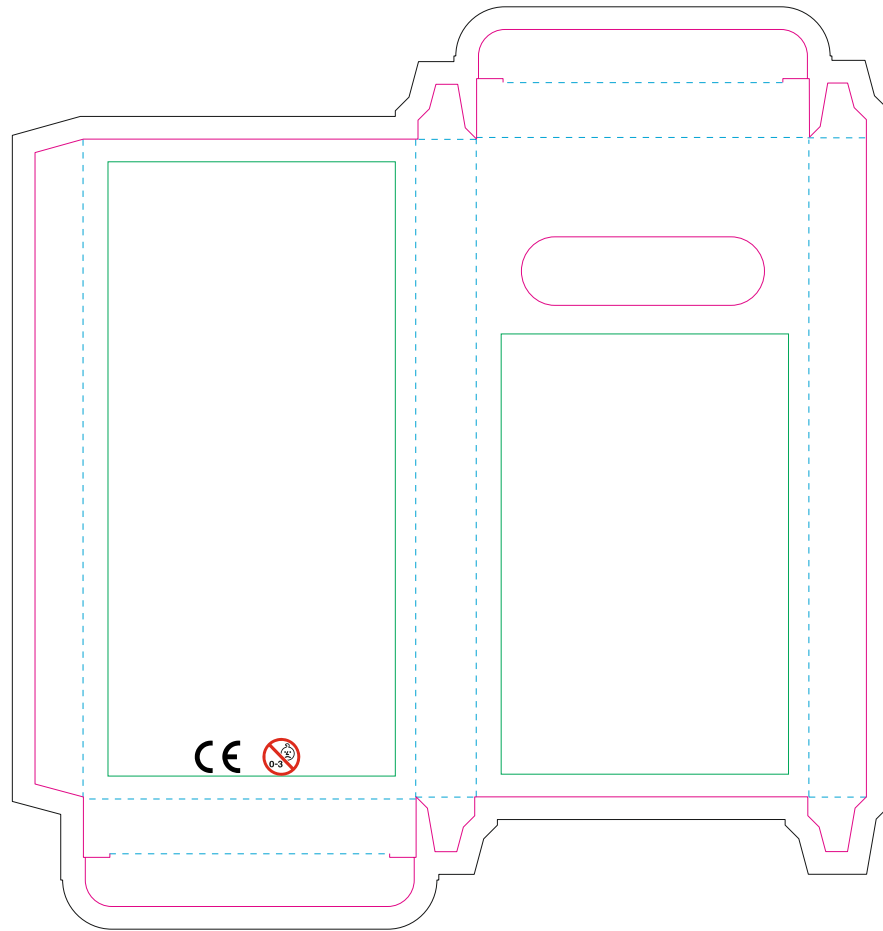

## PENCIL

— Margin

— Edge of product

— Bleed limit 3-3 mm (background must fill it)

- - - - - Fold line

resolution: min. 300 DPI

colours: CMYK

formats: TIFF, PDF, EPS, AI, CDR

The green line indicates the area all non-background object-texts, logos, etc.  
The pink outline the maximum size of graphic visible on the product.  
The black line indicates the size of the required graphics including bleed.  
The blue line indicates the folding.