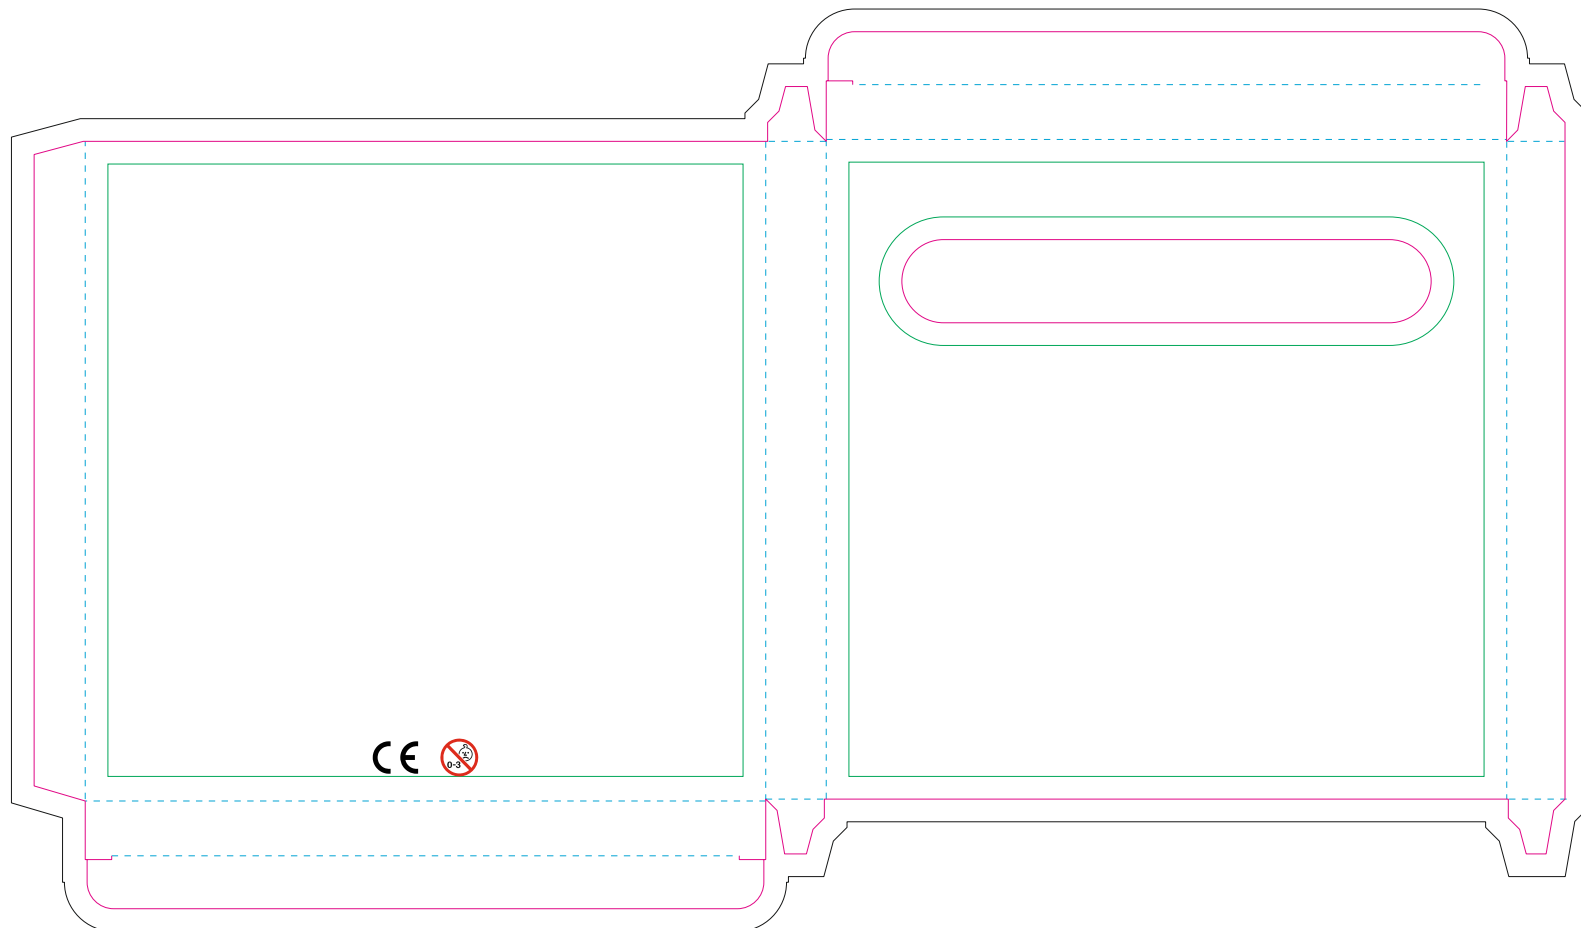

## PENCIL

- Margin
- Edge of product
- Bleed limit 3-3 mm (background must fill it)
- - - - - Fold line

resolution: min. 300 DPI  
colours: CMYK  
formats: TIFF, PDF, EPS, AI, CDR

The green line indicates the area all non-background object-texts, logos, etc.  
The pink outline the maximum size of graphic visible on the product.  
The black line indicates the size of the required graphics including bleed.  
The blue line indicates the folding.