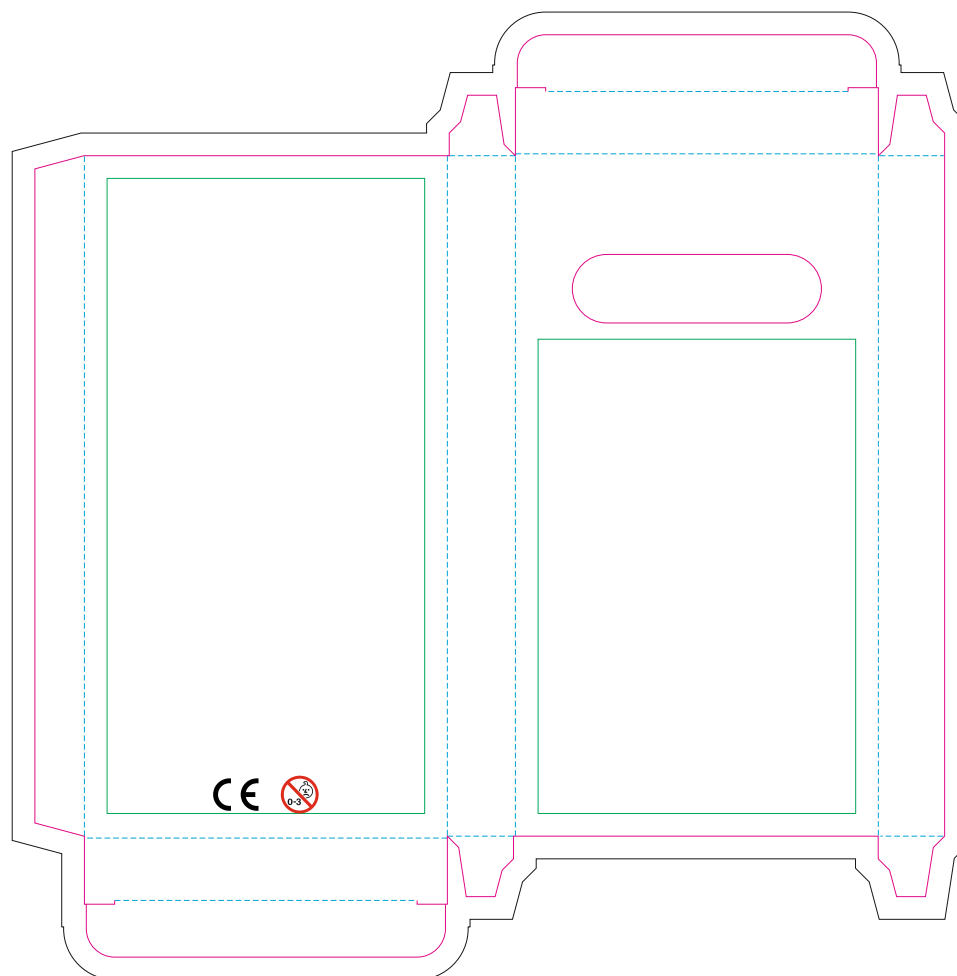

CRAYON

— Margin

— Edge of product

— Bleed limit 3-3 mm (background must fill it)

- - - - - Fold line

resolution: min. 300 DPI

colours: CMYK

formats: TIFF, PDF, EPS, AI, CDR

The green line indicates the area all non-background object-texts, logos, etc.

The pink outline the maximum size of graphic visible on the product.

The black line indicates the size of the required graphics including bleed.

The blue line indicates the folding.