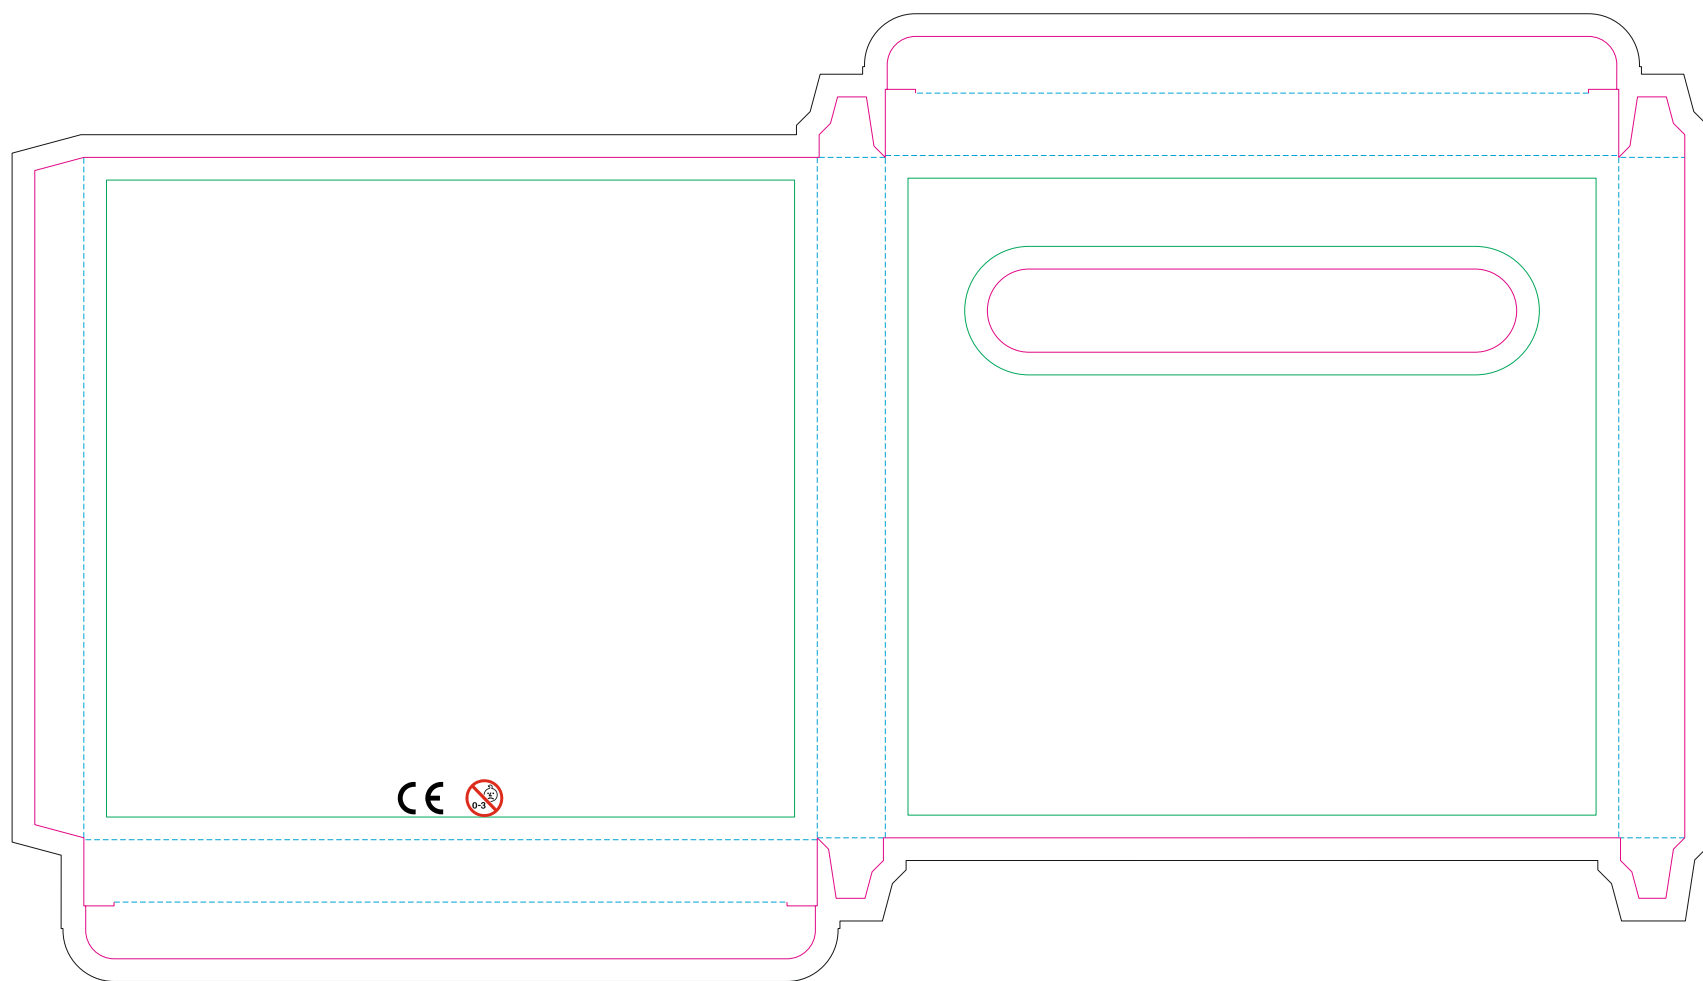

CRAYON

- Margin
- Edge of product
- Bleed limit 3-3 mm (background must fill it)
- - - - - Fold line

resolution: min. 300 DPI
colours: CMYK
formats: TIFF, PDF, EPS, AI, CDR

The green line indicates the area all non-background object-texts, logos, etc.
The pink outline the maximum size of graphic visible on the product.
The black line indicates the size of the required graphics including bleed.
The blue line indicates the folding.