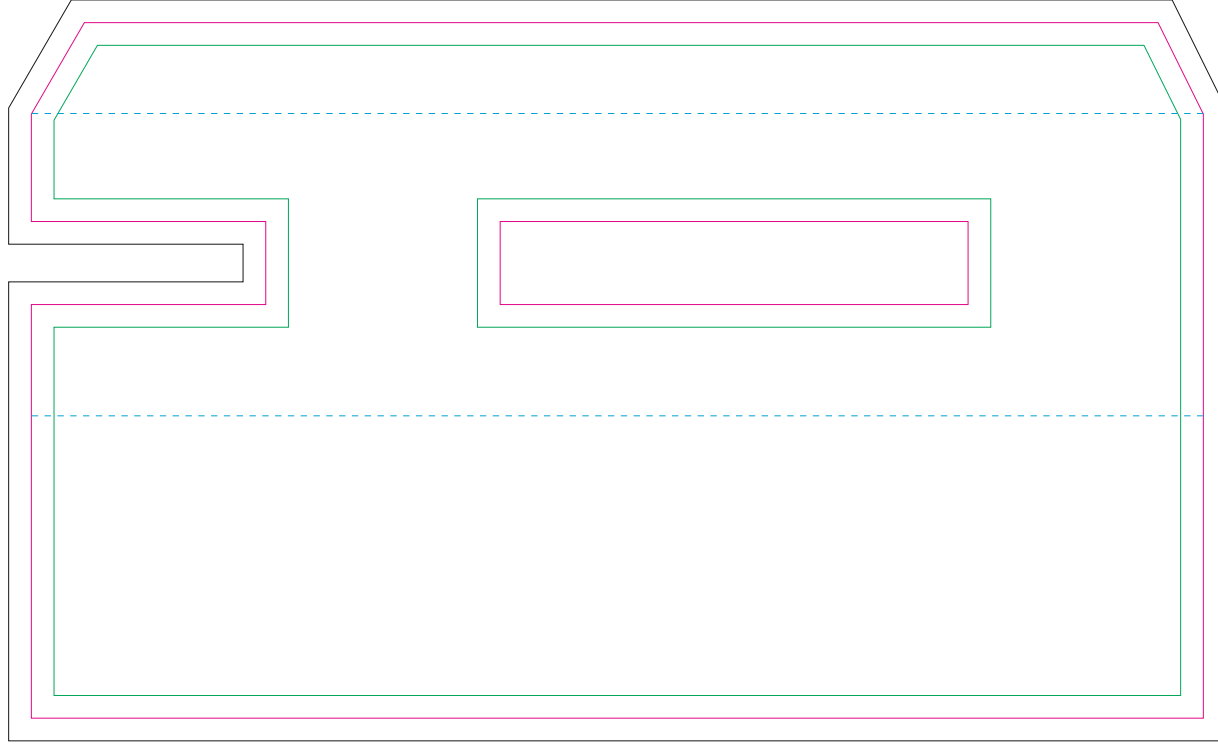

Outside

Inside

- Margin
- Edge of product
- Bleed limit 3-3 mm (background must fill it)
- - - - - Fold line

resolution: min. 300 DPI
colours: CMYK
formats: TIFF, PDF, EPS, AI, CDR

The green line indicates the area all non-background object-texts, logos, etc.
The pink outline the maximum size of graphic visible on the product.
The black line indicates the size of the required graphics including bleed.
The blue line indicates the folding.