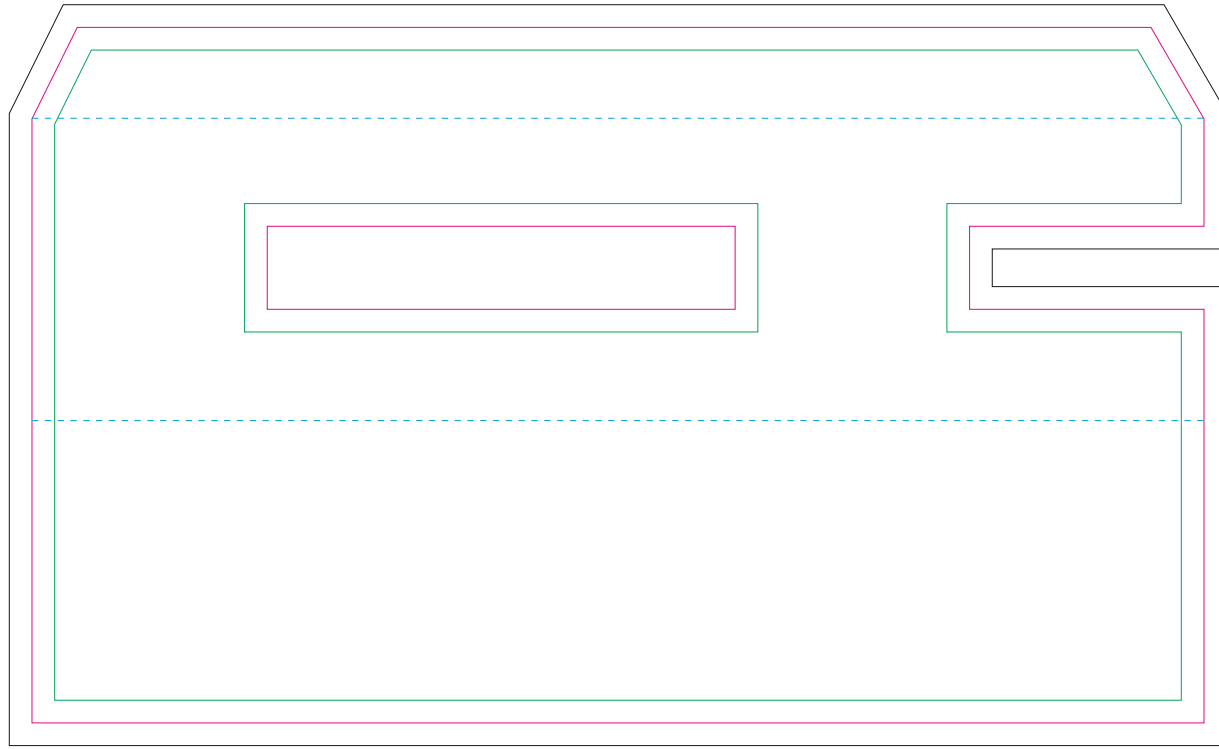

Outside

Inside

- Margin
- Edge of product
- Bleed limit 3-3 mm (background must fill it)
- - - - - Fold line

resolution: min. 300 DPI
colours: CMYK
formats: TIFF, PDF, EPS, AI, CDR

The green line indicates the area all non-background object-texts, logos, etc.
The pink outline the maximum size of graphic visible on the product.
The black line indicates the size of the required graphics including bleed.
The blue line indicates the folding.