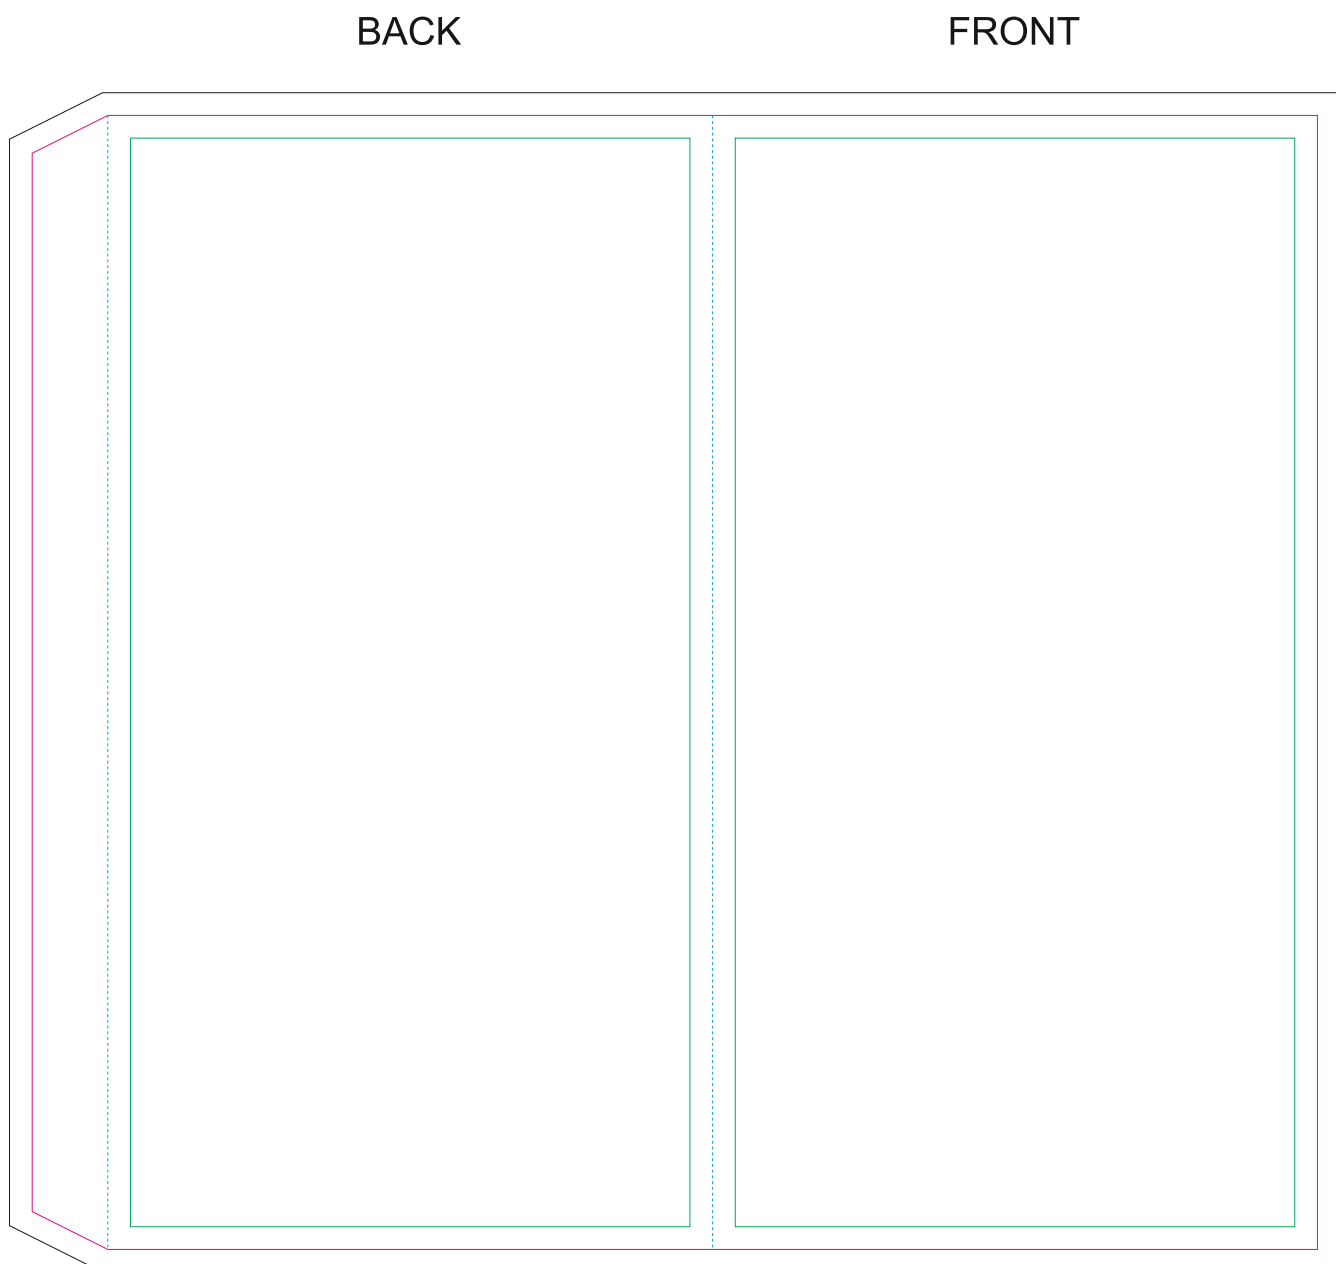

The size of the paper sleeve is for reference only as product packaging size may vary.

## Paper Sleeve

- Margin
- Edge of product
- Bleed limit 3-3 mm (background must fill it)
- - - - - Fold line

resolution: min. 300 DPI  
colours: CMYK  
formats: TIFF, PDF, EPS, AI, CDR

The green line indicates the area all non-background object-texts, logos, etc.  
The pink outline the maximum size of graphic visible on the product.  
The black line indicates the size of the required graphics including bleed.  
The blue line indicates the folding.