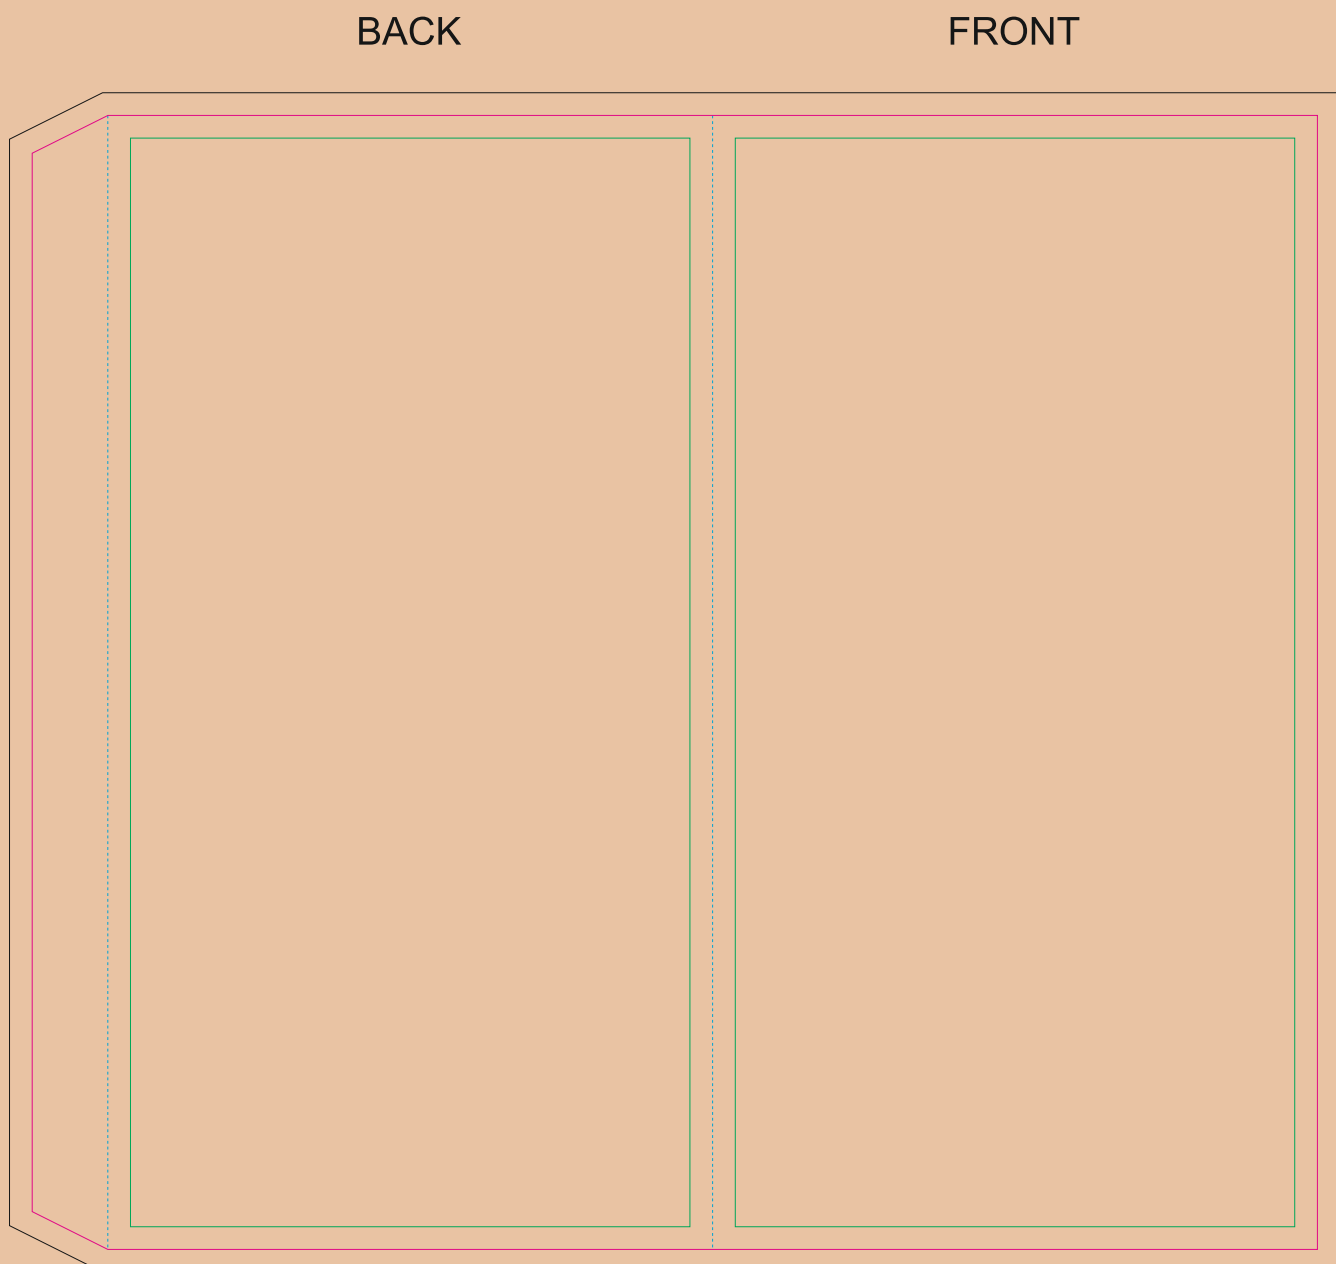

The size of the paper sleeve is for reference only as product packaging size may vary.

Kraft paper sleeve

- Margin
- Edge of product
- Bleed limit 3-3 mm (background must fill it)
- - - - - Fold line

resolution: min. 300 DPI
colours: CMYK
formats: TIFF, PDF, EPS, AI, CDR

The green line indicates the area all non-background object-texts, logos, etc.
The pink outline the maximum size of graphic visible on the product.
The black line indicates the size of the required graphics including bleed.
The blue line indicates the folding.