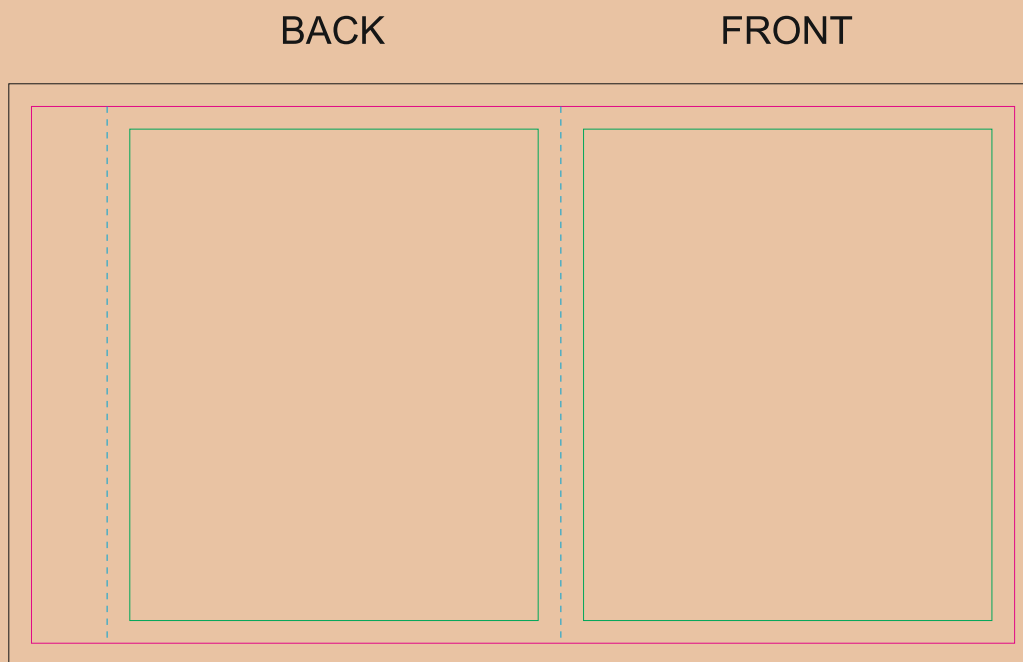

The size of the paper sleeve is for reference only as product packaging size may vary.

## Kraft paper sleeve

- Margin
- Edge of product
- Bleed limit 3-3 mm (background must fill it)
- - - - - Fold line

resolution: min. 300DPI

colours: CMYK

formats: TIFF, PDF, EPS, AI, CDR

The green line indicates the area all non-background object - texts, logos, etc.

The pink outline the maximum size of graphic visible on the product.

The black line indicates the size of the required graphics including bleed.