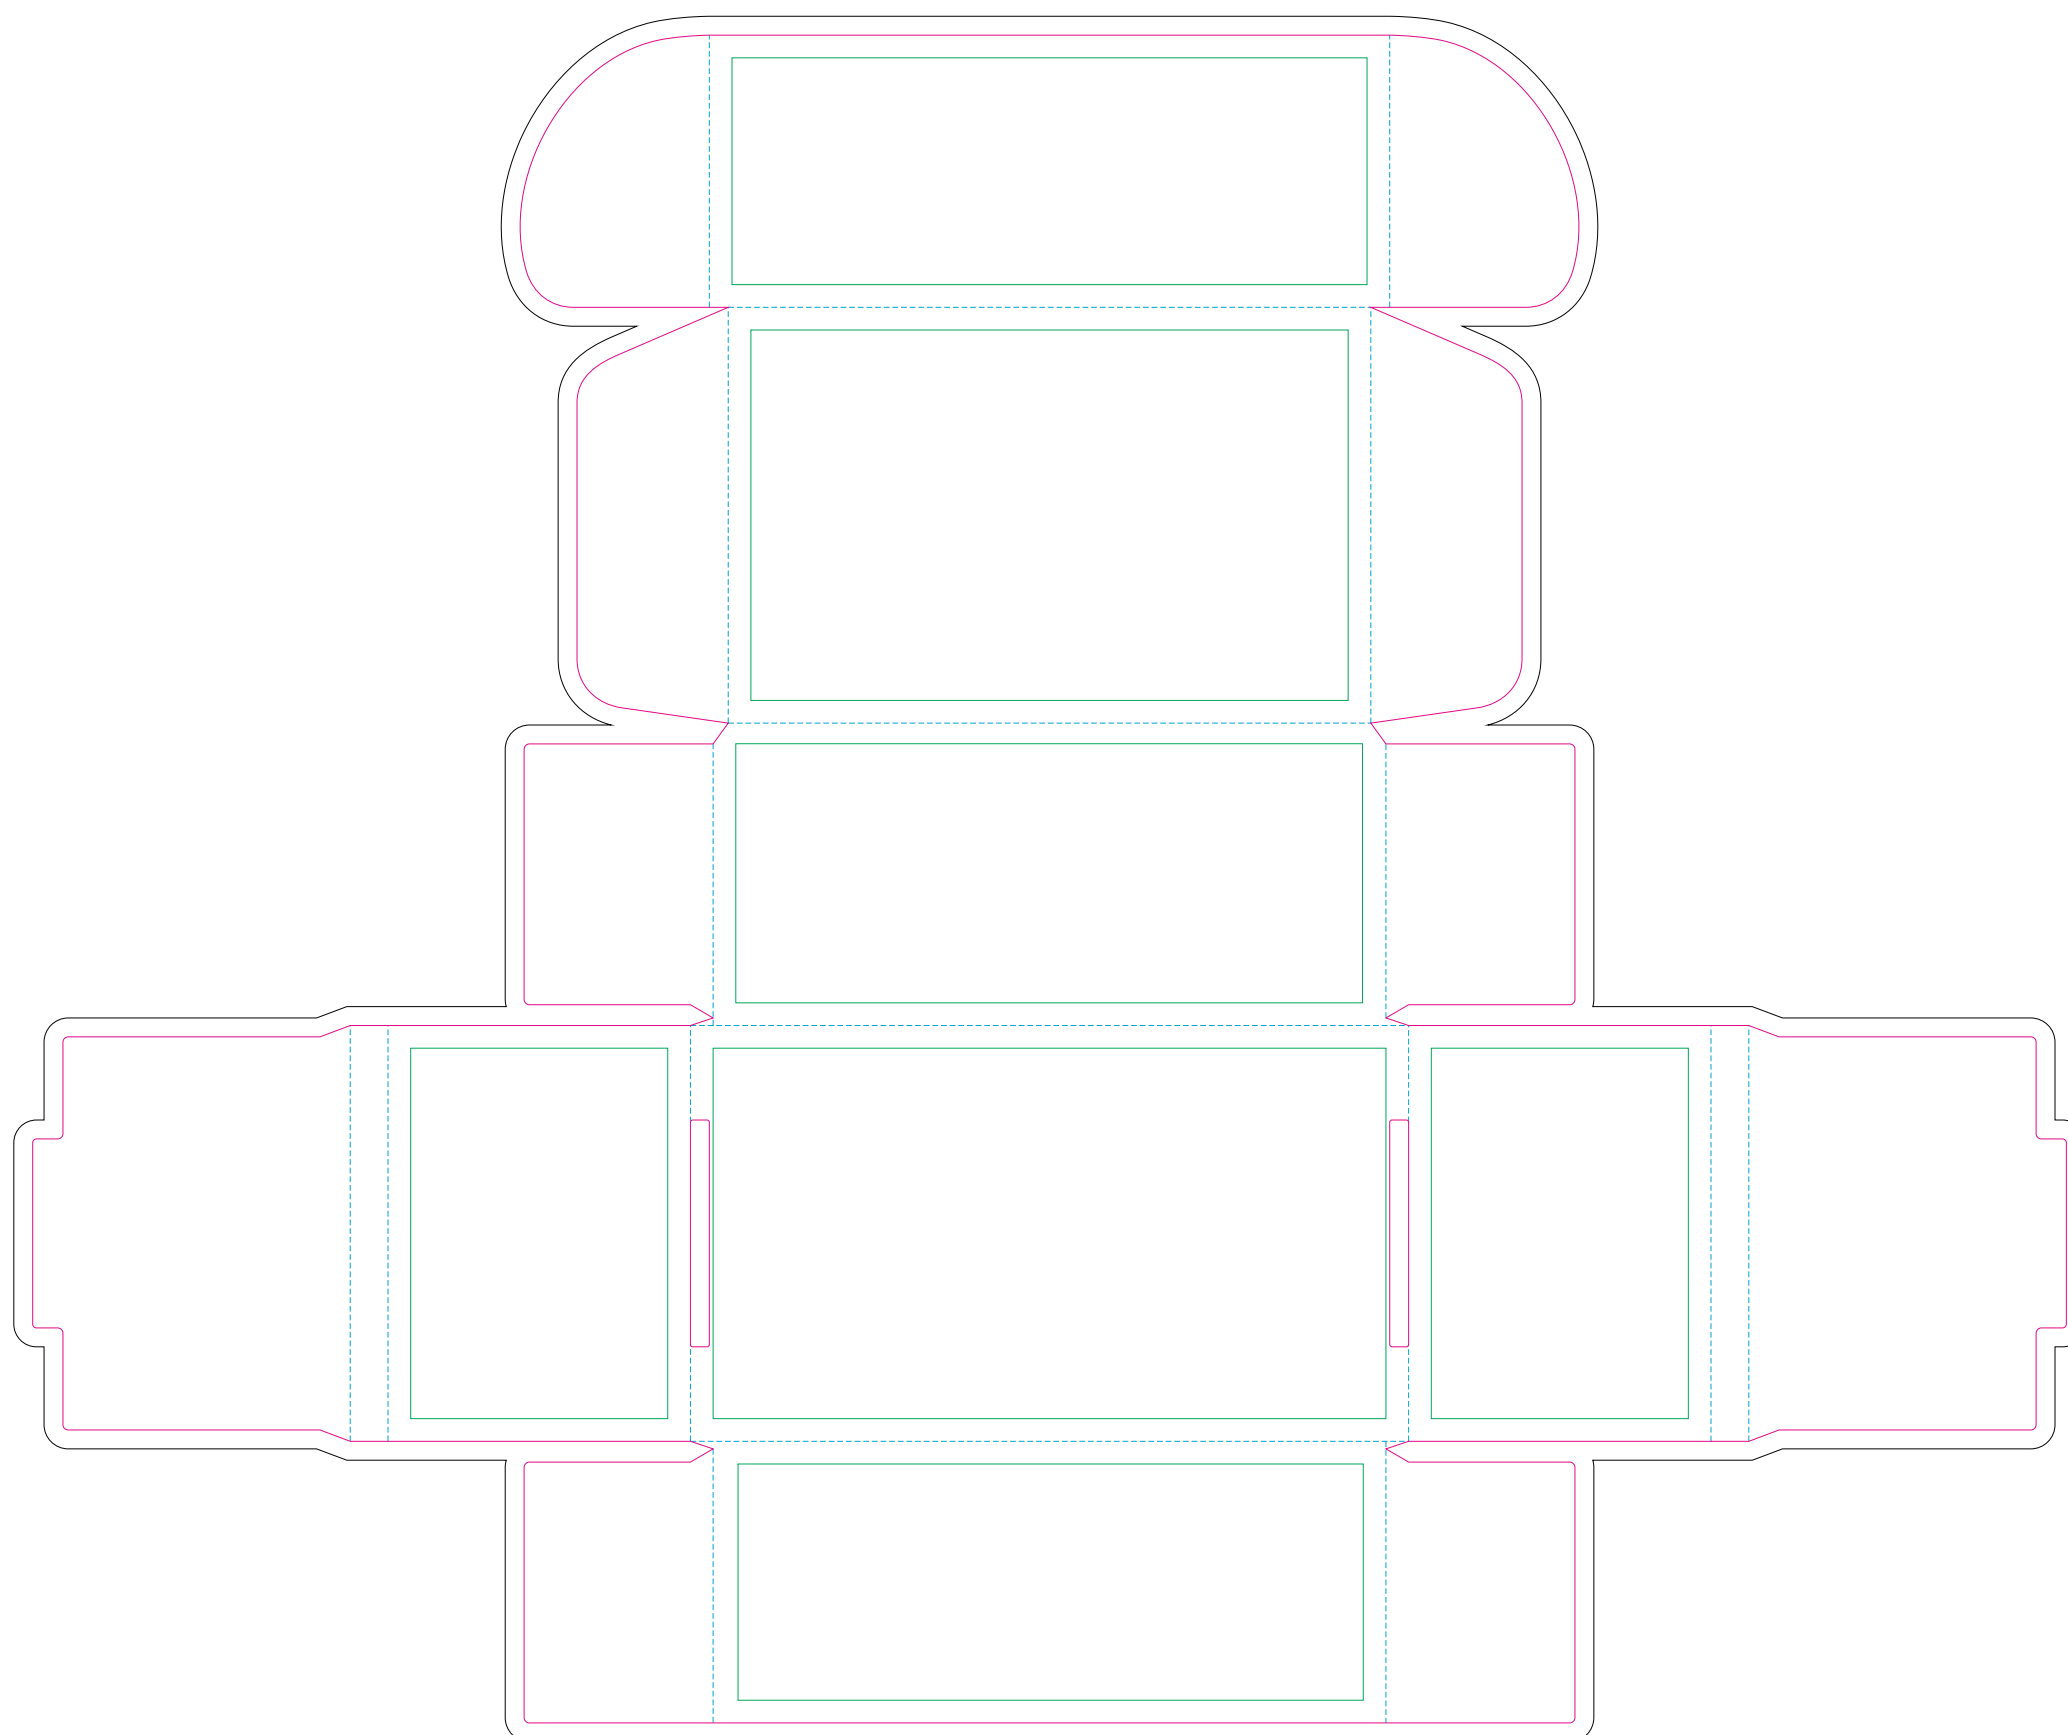

## Corrugated cardboard box

- Margin
- Edge of product
- Bleed limit 2,5-2,5 mm (background must fill it)
- - - - - Fold line

resolution: min. 300 DPI  
colours: CMYK  
formats: TIFF, PDF, EPS, AI, CDR

The green line indicates the area all non-background object-texts, logos, etc.  
The pink outline the maximum size of graphic visible on the product.  
The black line indicates the size of the required graphics including bleed.  
The blue line indicates the folding.