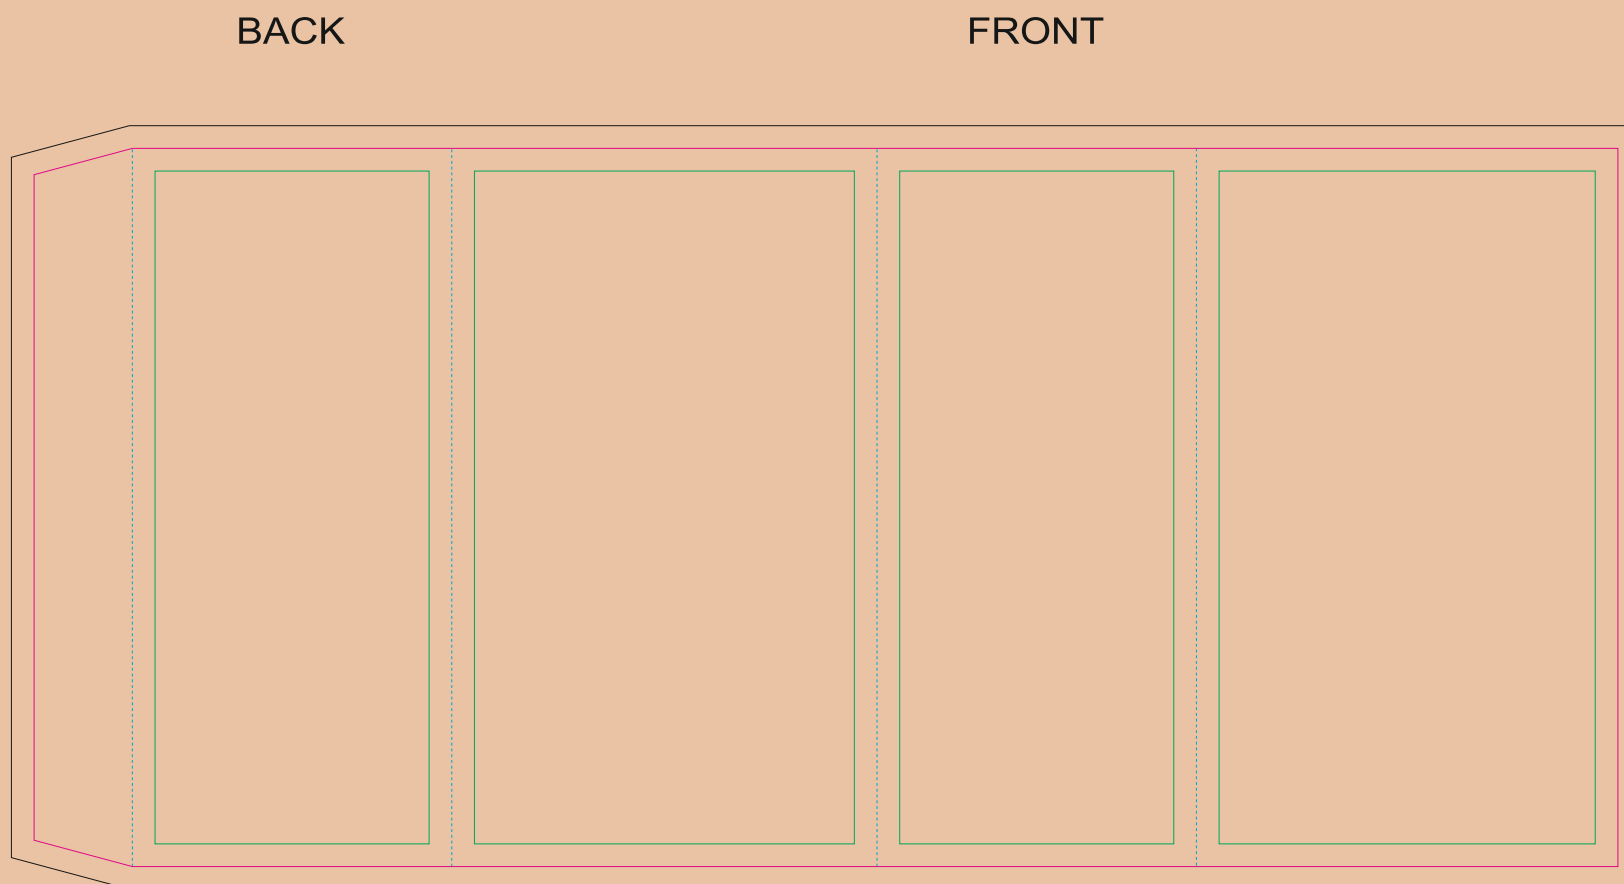

Kraft Paper Sleeve

The size of the paper sleeve is for reference only as product packaging size may vary.

- Margin
- Edge of product
- Bleed limit 3-3 mm (background must fill it)
- - - - - Fold line

resolution: min. 300 DPI
colours: CMYK
formats: TIFF, PDF, EPS, AI, CDR

The green line indicates the area all non-background object-texts, logos, etc.
The pink outline the maximum size of graphic visible on the product.
The black line indicates the size of the required graphics including bleed.
The blue line indicates the folding.