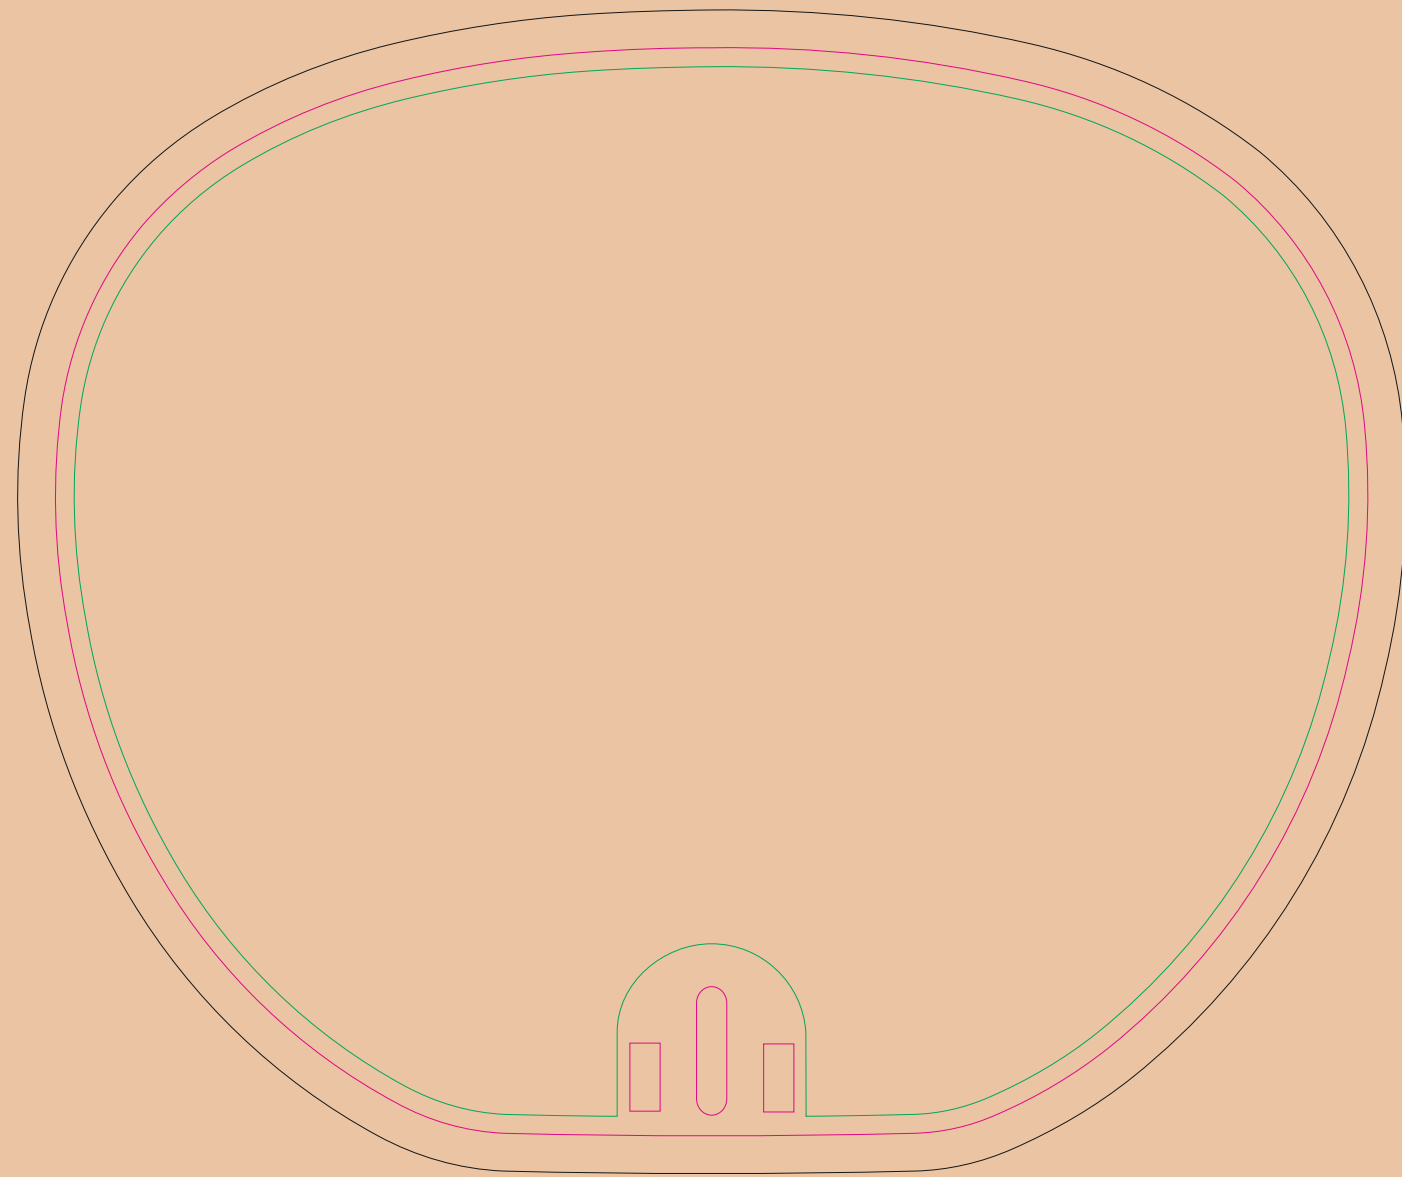

FRONT

BACK

resolution: min. 300 DPI
colours: CMYK
formats: TIFF, PDF, EPS, AI, CDR

- Margin
- Edge of product
- Bleed limit 5-5 mm (background must fill it)

The green line indicates the area all non-background object-texts, logos, etc.
The pink outline the maximum size of graphic visible on the product.
The black line indicates the size of the required graphics including bleed.