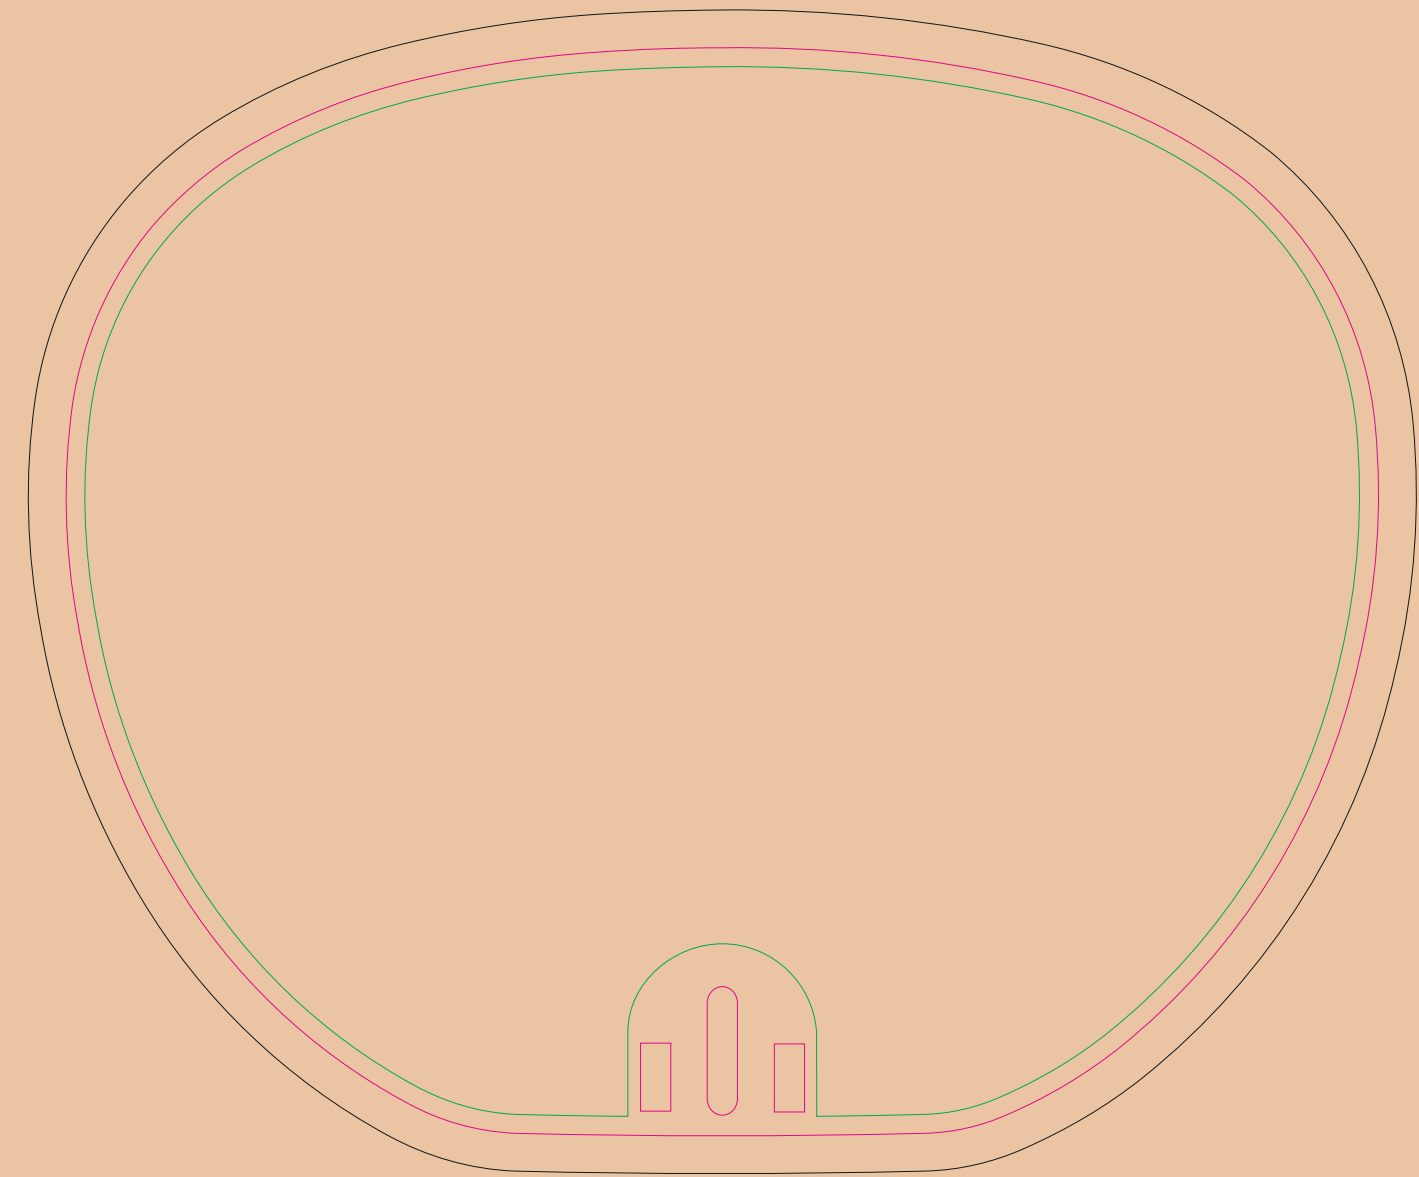

FRONT

BACK

resolution: min. 300 DPI
colours: CMYK
formats: TIFF, PDF, EPS, AI, CDR

- Margin
- Edge of product
- Bleed limit 5-5 mm (background must fill it)

The green line indicates the area all non-background object-texts, logos, etc.
The pink outline the maximum size of graphic visible on the product.
The black line indicates the size of the required graphics including bleed.