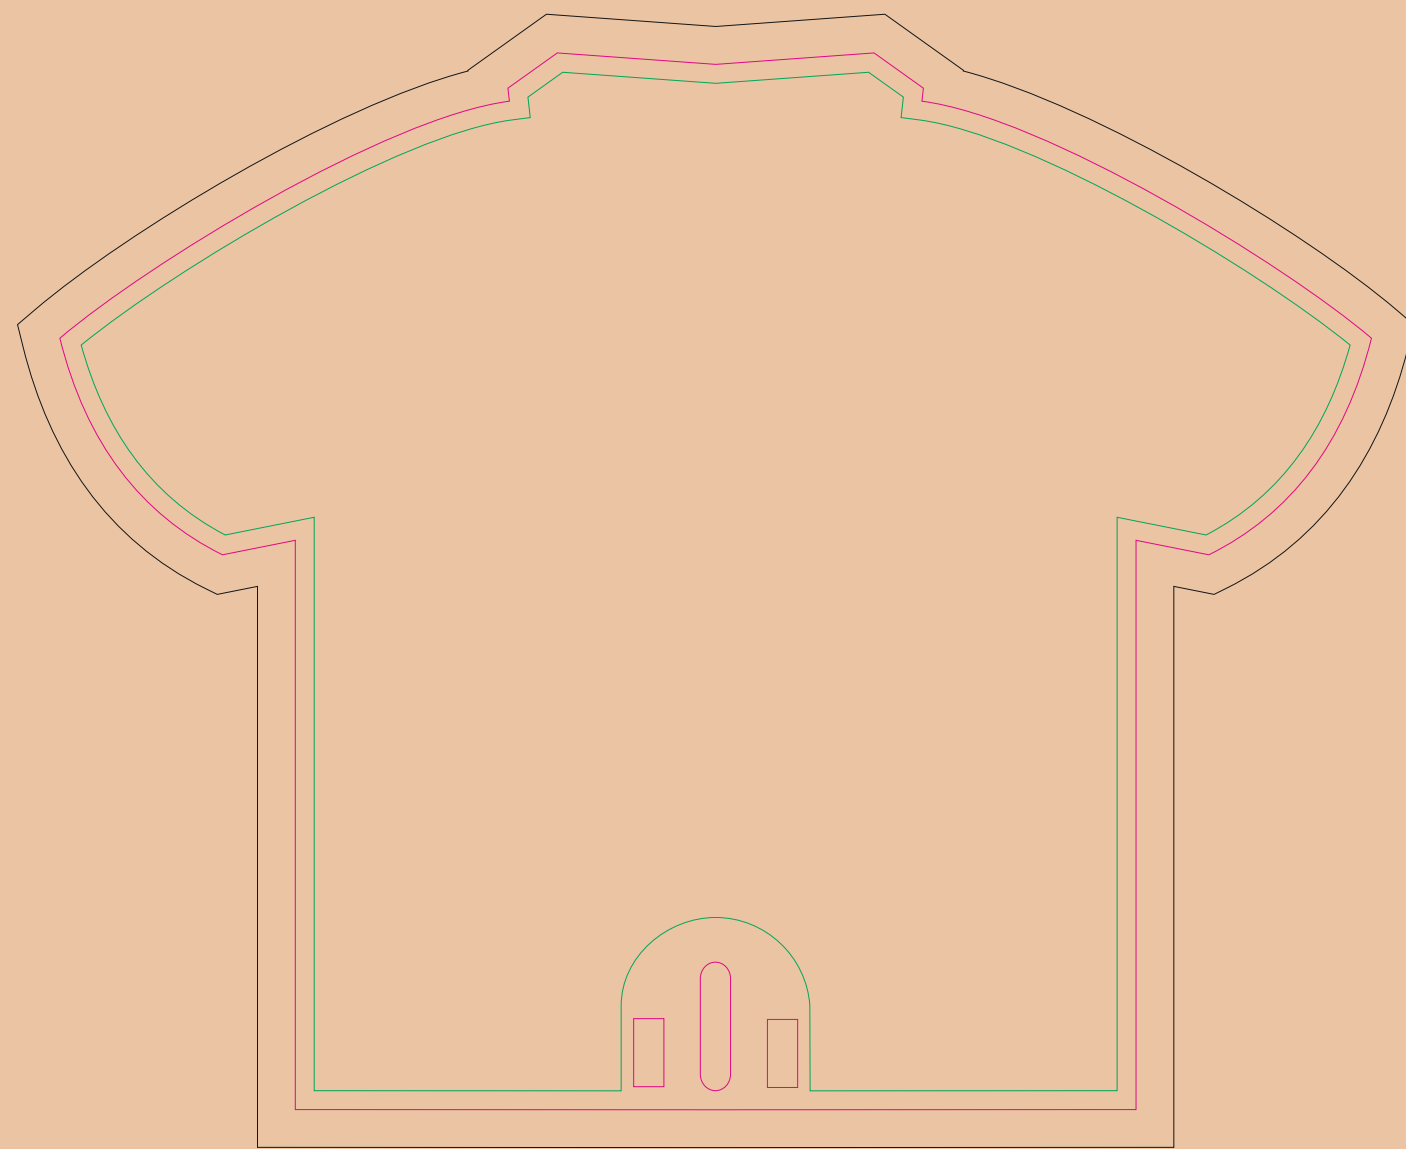

FRONT

BACK

resolution: min. 300 DPI

colours: CMYK

formats: TIFF, PDF, EPS, AI, CDR

- Margin
- Edge of product
- Bleed limit 5-5 mm (background must fill it)

The green line indicates the area all non-background object-texts, logos, etc.

The pink outline the maximum size of graphic visible on the product.

The black line indicates the size of the required graphics including bleed.