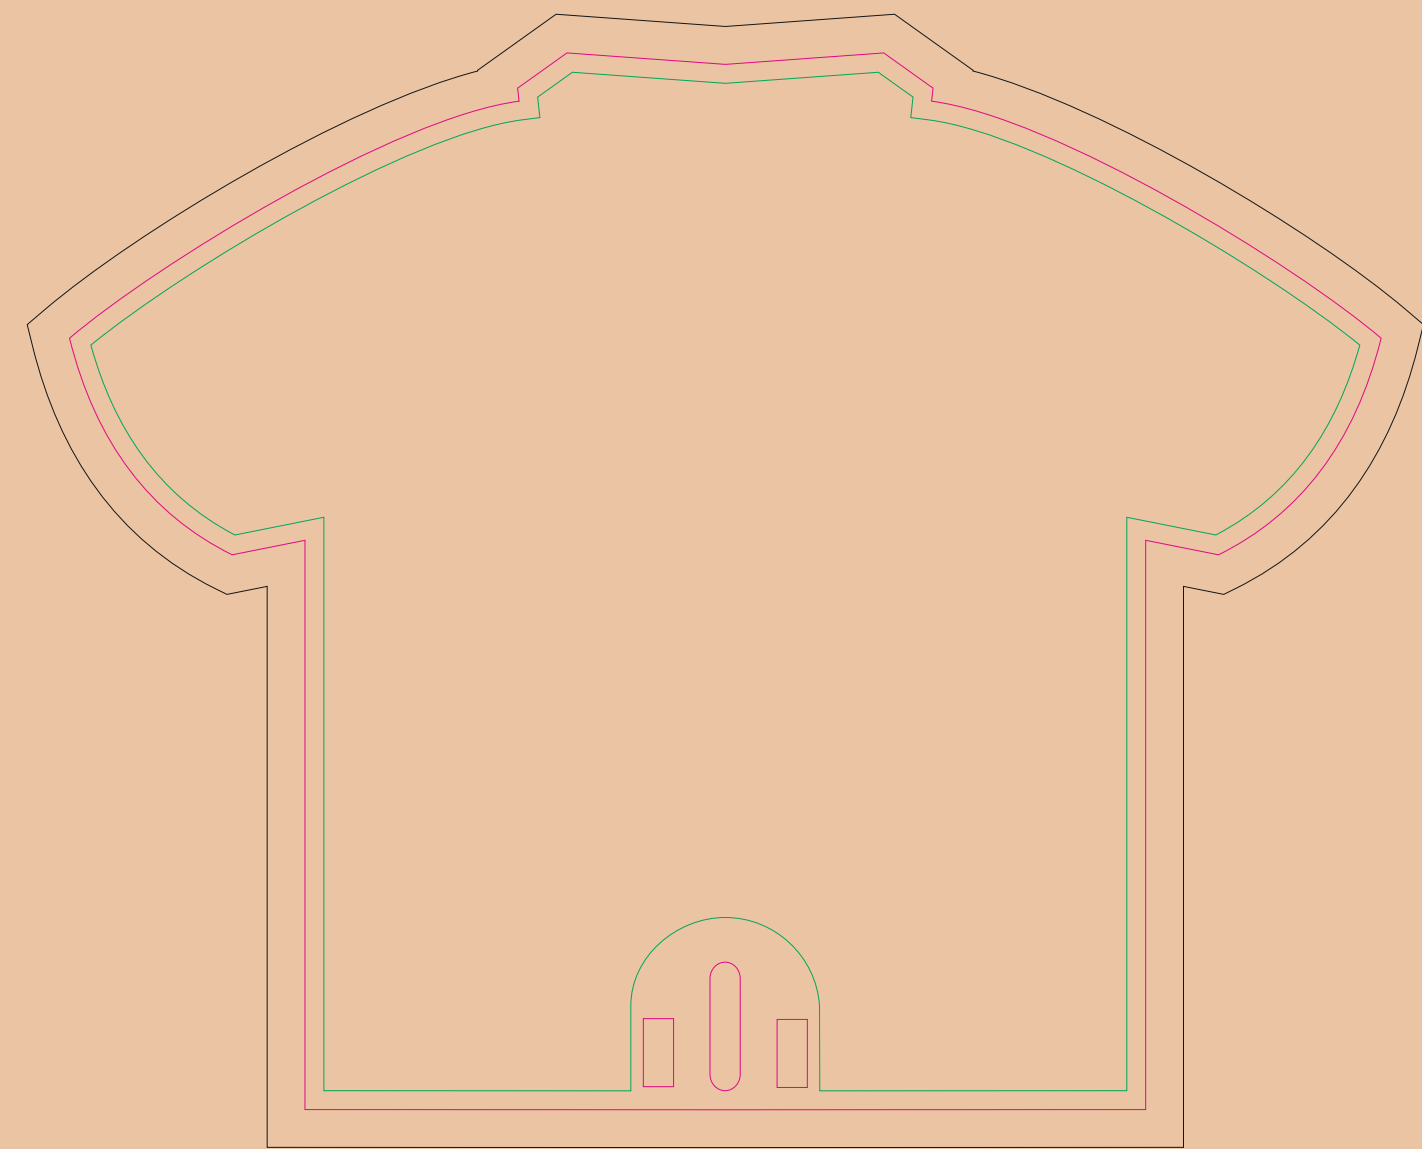

FRONT

BACK

resolution: min. 300 DPI

colours: CMYK

formats: TIFF, PDF, EPS, AI, CDR

- Margin
- Edge of product
- Bleed limit 5-5 mm (background must fill it)

The green line indicates the area all non-background object-texts, logos, etc.

The pink outline the maximum size of graphic visible on the product.

The black line indicates the size of the required graphics including bleed.