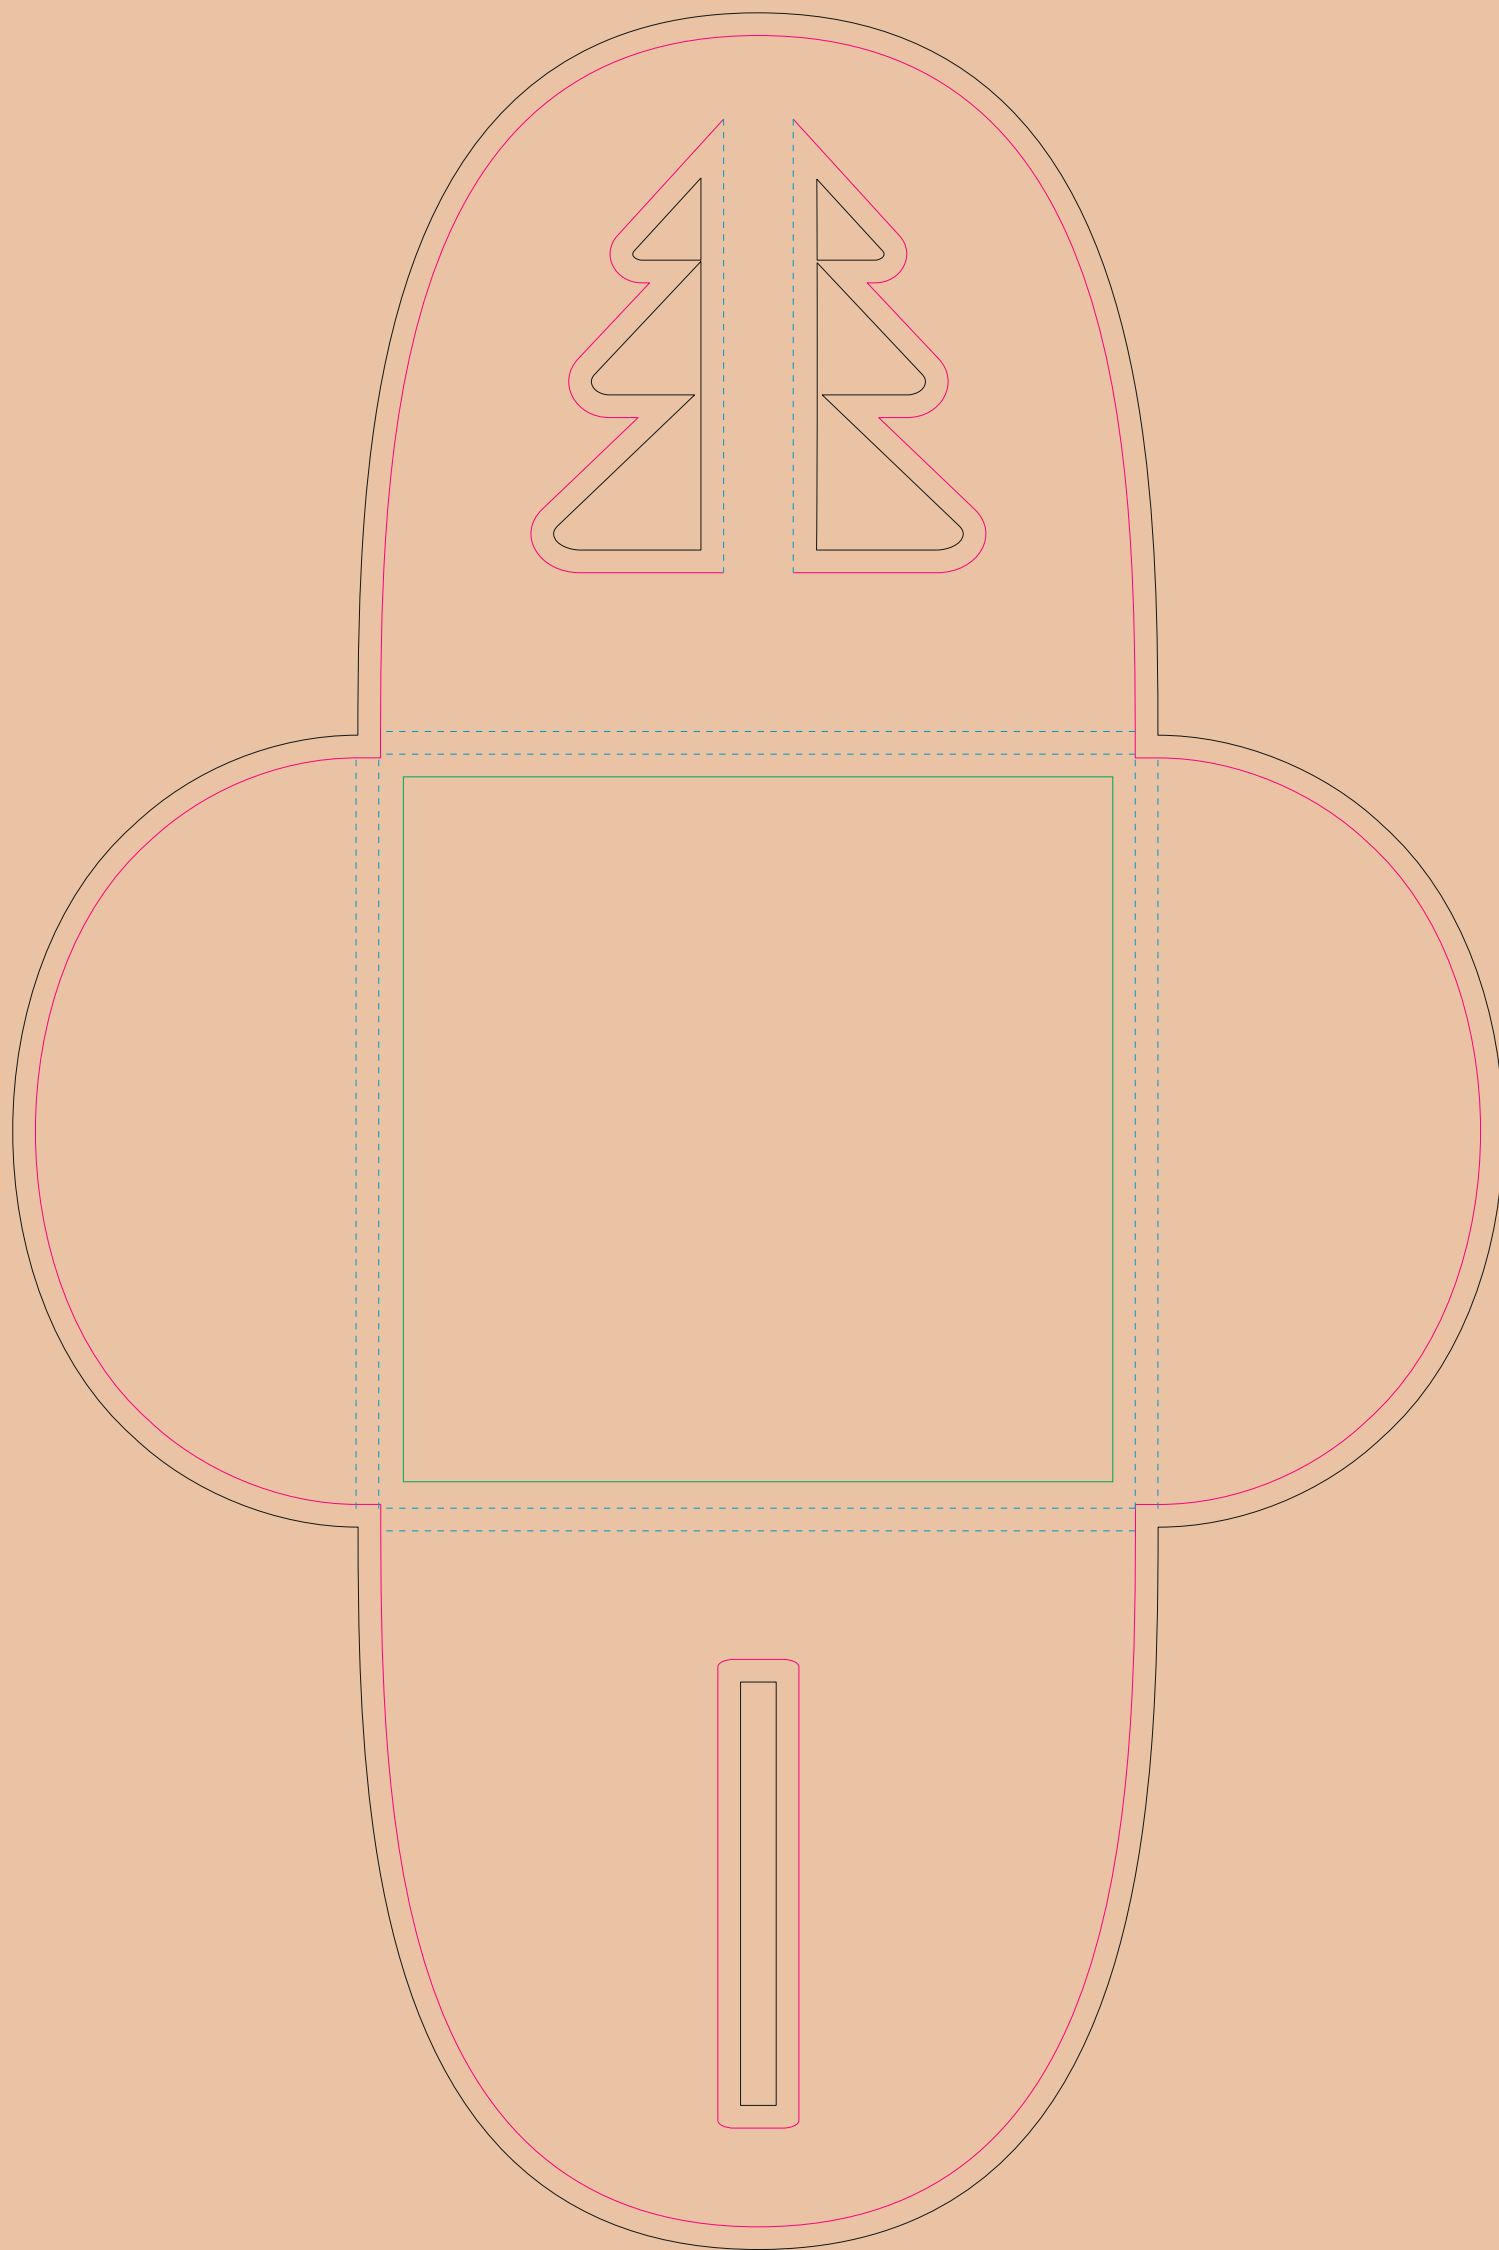

Kraft Paperboard box

- Margin
- Edge of product
- Bleed limit 3-3 mm (background must fill it)
- - - - - Fold line

resolution: min. 300DPI
colours: CMYK
formats: TIFF, PDF, EPS, AI, CDR

The green line indicates the area all non-background object - texts, logos, etc.
The pink outline the maximum size of graphic visible on the product.
The black line indicates the size of the required graphics including bleed.
The blue line indicates the folding.