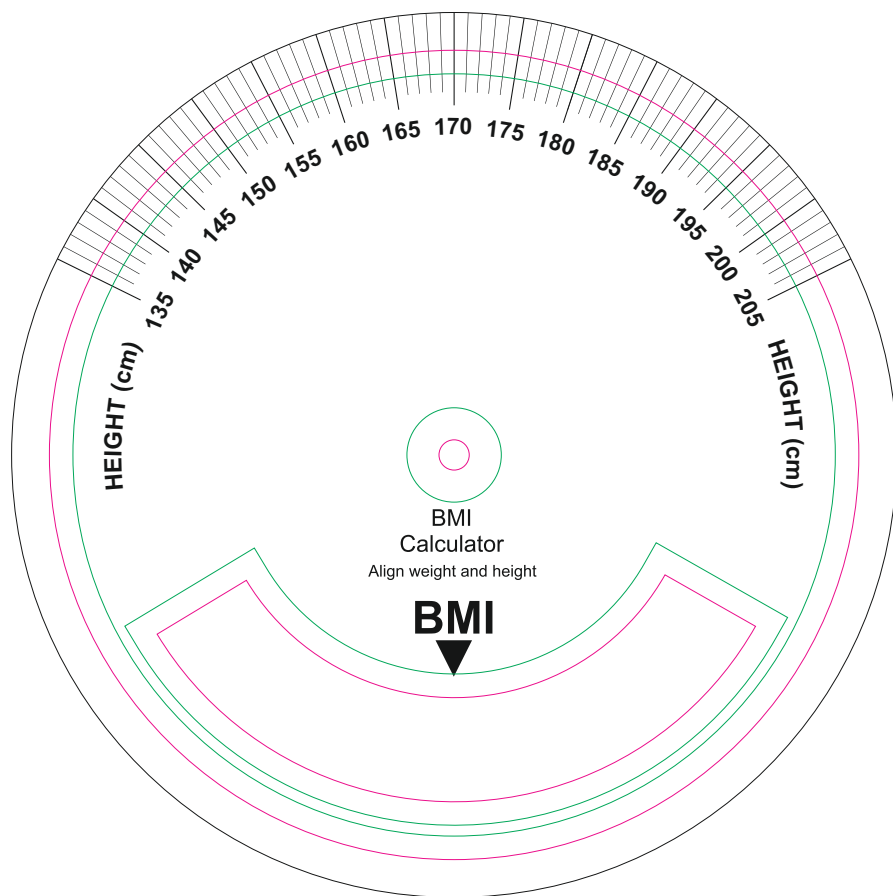

FRONT

BACK

- Margin
- Edge of product
- Bleed limit 5-5 mm (background must fill it)

resolution: min. 300 DPI
colours: CMYK
formats: TIFF, PDF, EPS, AI, CDR

The green line indicates the area non- background object-texts, logos, etc.
The pink outline the maximum size of graphic visible on the product.
The black line indicates the size of the required graphics including bleed.