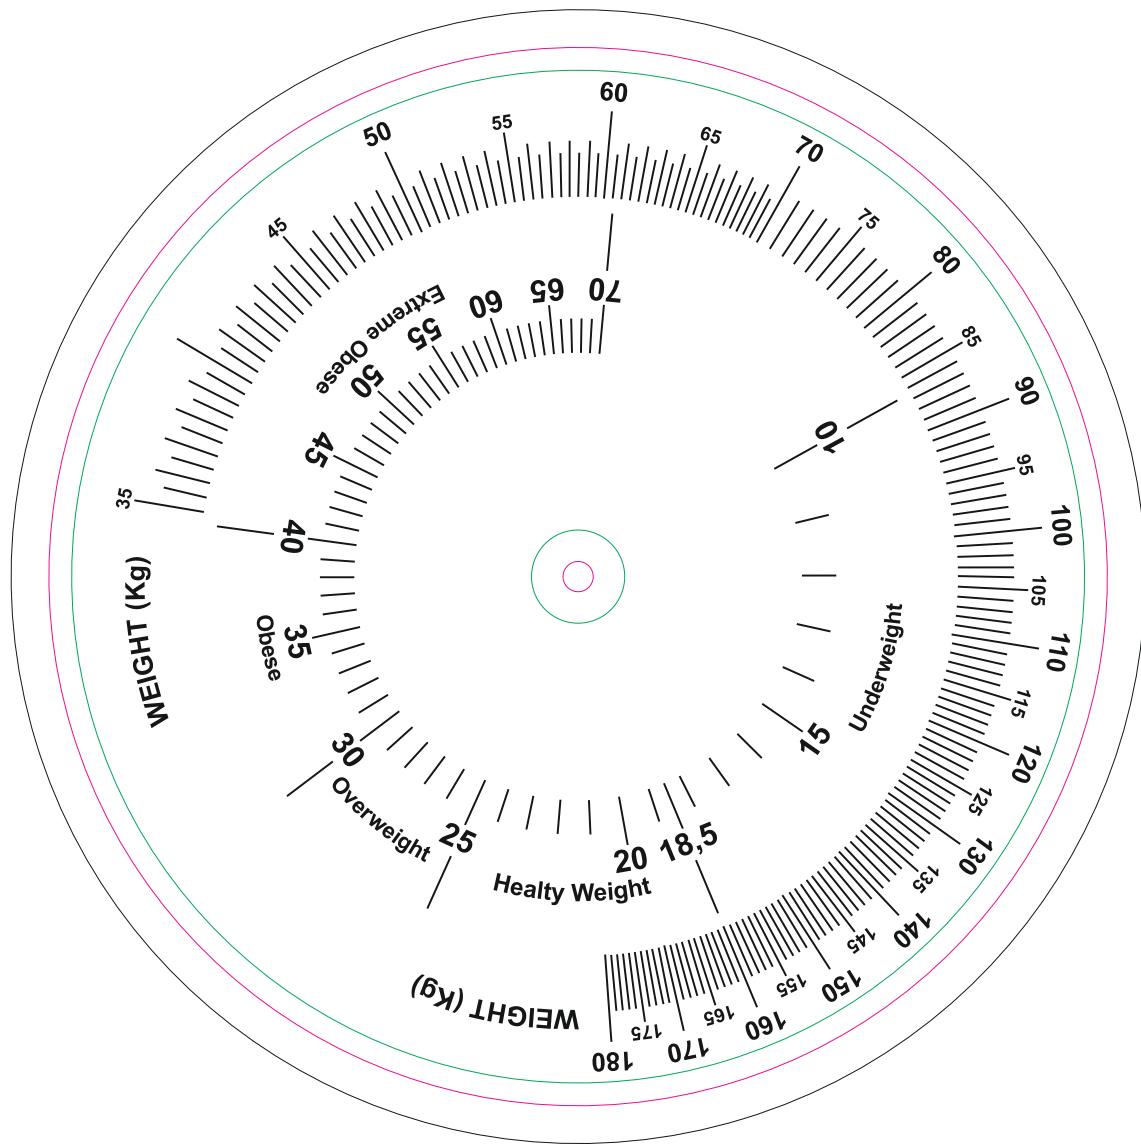

FRONT

BACK

- Margin
- Edge of product
- Bleed limit 5-5 mm (background must fill it)

resolution: min. 300 DPI
colours: CMYK
formats: TIFF, PDF, EPS, AI, CDR

The green line indicates the area non- background object-texts, logos, etc.
The pink outline the maximum size of graphic visible on the product.
The black line indicates the size of the required graphics including bleed.