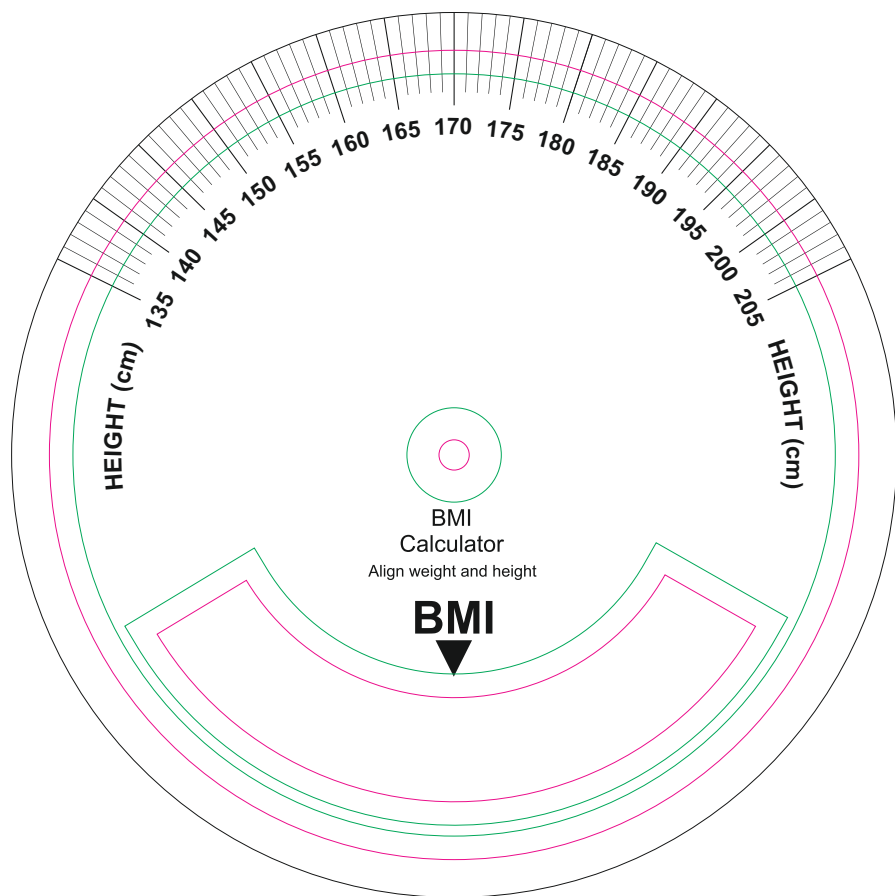

FRONT

BACK

- Margin
- Edge of product
- Bleed limit 5-5 mm (background must fill it)

resolution: min. 300 DPI
colours: CMYK
formats: TIFF, PDF, EPS, AI, CDR

The green line indicates the area non- background object-texts, logos, etc.
The pink outline the maximum size of graphic visible on the product.
The black line indicates the size of the required graphics including bleed.