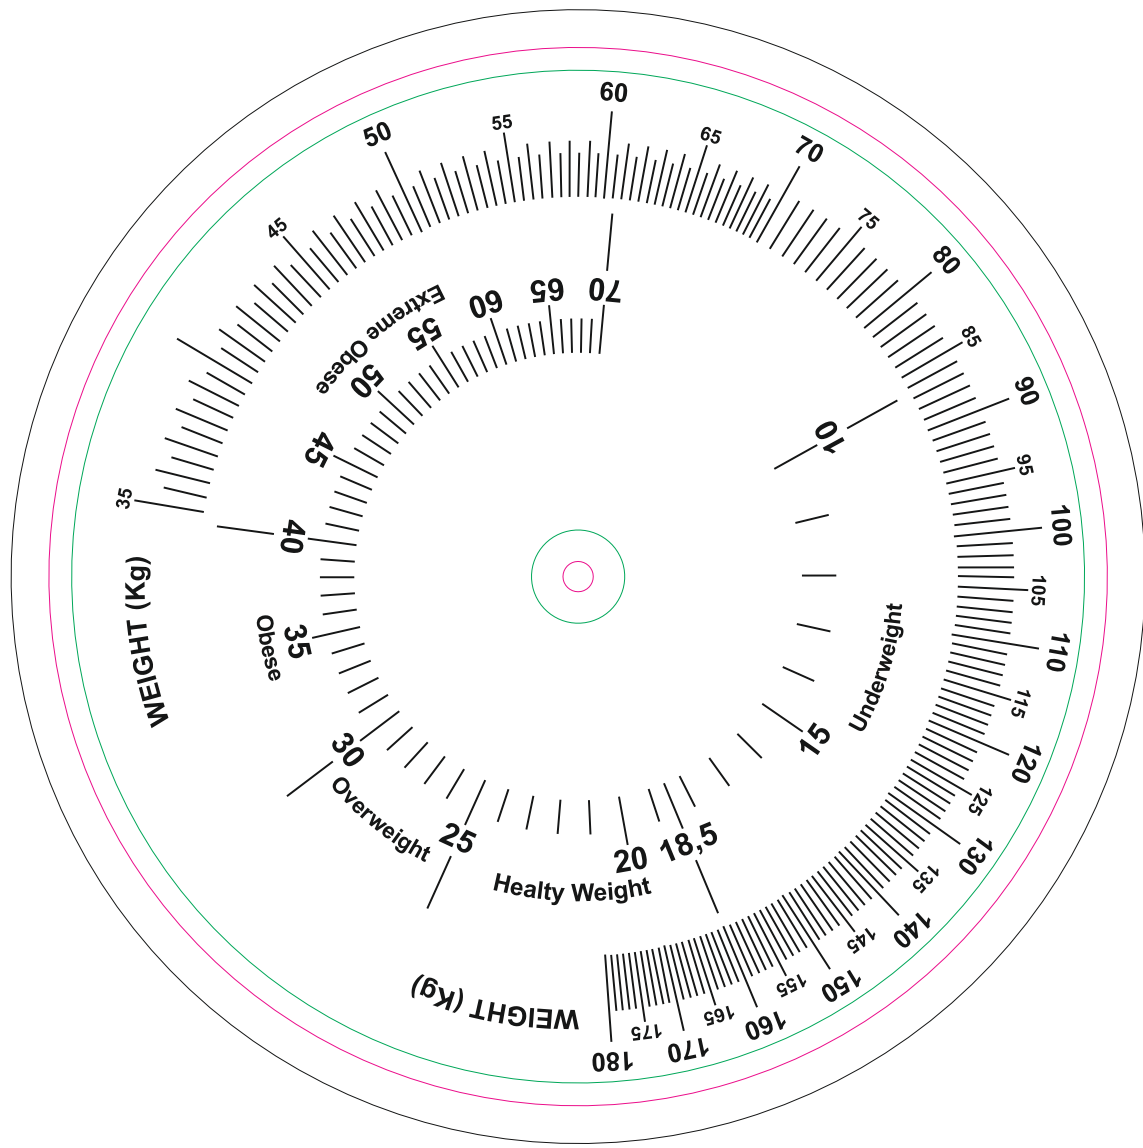

FRONT

BACK

- Margin
- Edge of product
- Bleed limit 5-5 mm (background must fill it)

resolution: min. 300 DPI
colours: CMYK
formats: TIFF, PDF, EPS, AI, CDR

The green line indicates the area non- background object-texts, logos, etc.
The pink outline the maximum size of graphic visible on the product.
The black line indicates the size of the required graphics including bleed.