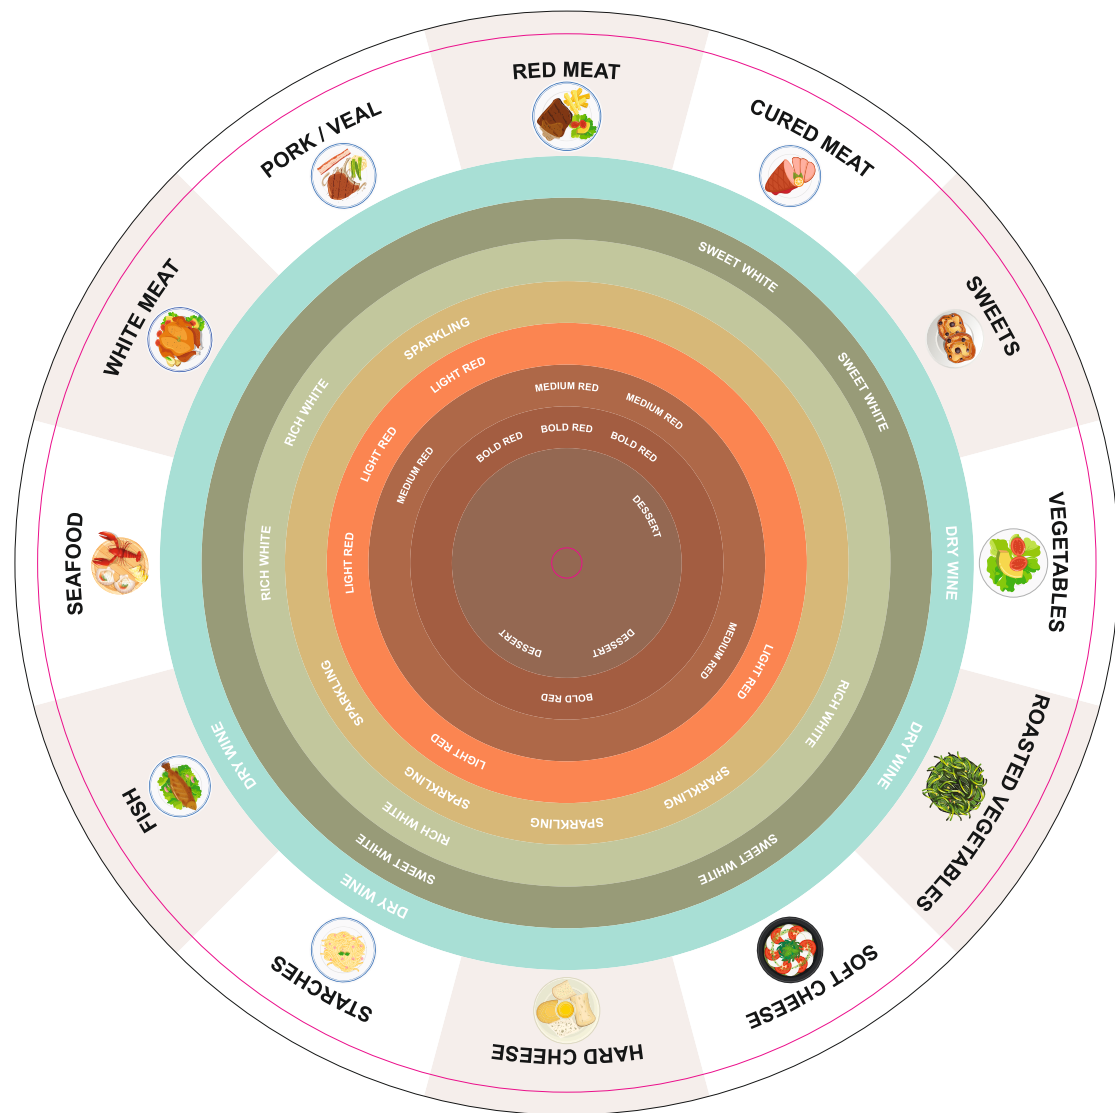

FRONT

BACK

- Margin
- Edge of printing
- Bleed limit 5-5 mm (background must fill it)

resolution: min. 300 DPI
 colours: CMYK
 formats: TIFF, PDF, EPS, AI, CDR

The green line indicates the area all non-background object-texts, logos, etc.
 The pink outline the maximum size of graphic visible on the product.
 The black line indicates the size of the required graphics including bleed.