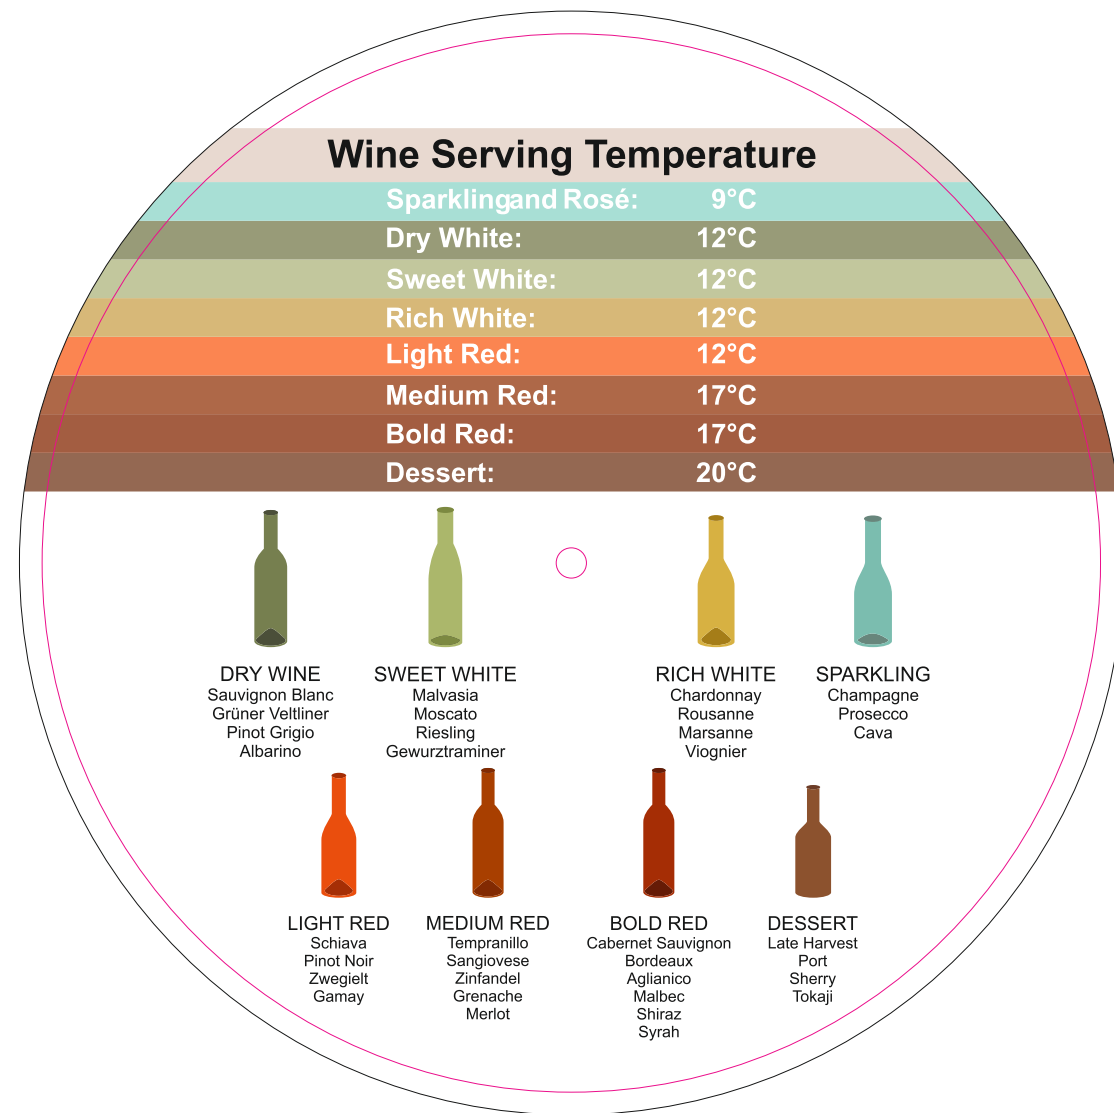

FRONT

BACK

- Margin
- Edge of printing
- Bleed limit 5-5 mm (background must fill it)

resolution: min. 300 DPI
 colours: CMYK
 formats: TIFF, PDF, EPS, AI, CDR

The green line indicates the area all non-background object-texts, logos, etc.
 The pink outline the maximum size of graphic visible on the product.
 The black line indicates the size of the required graphics including bleed.