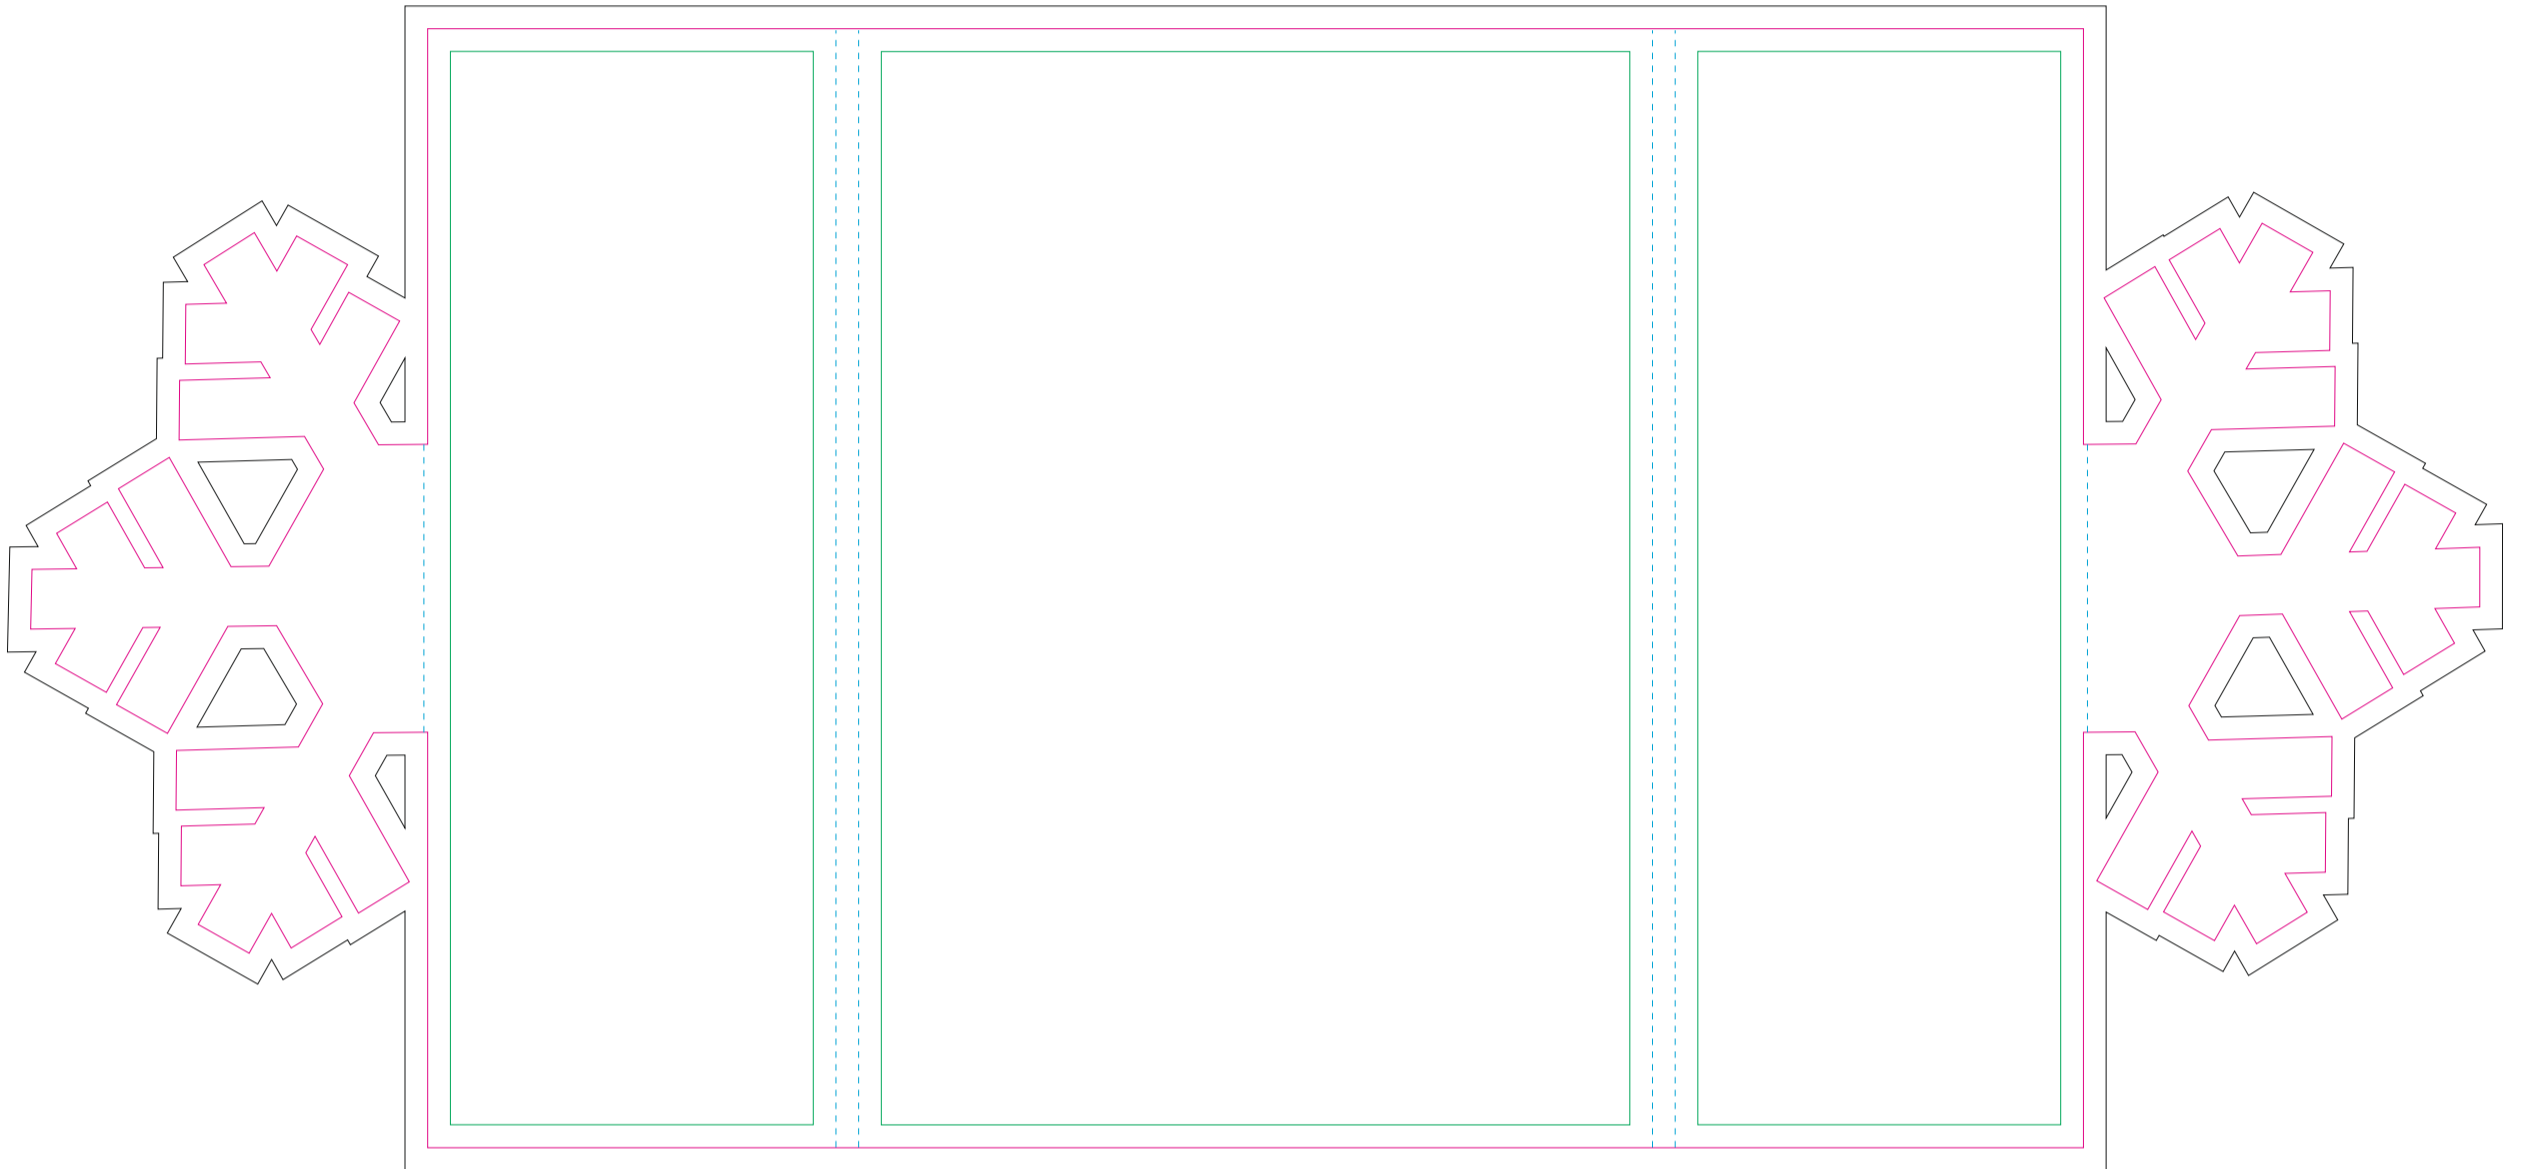

OUTSIDE

INSIDE

- Margin
- Edge of product
- Bleed limit 3-3 mm (background must fill it)
- - - - - Fold line
- Not visible part of graphics

resolution: min. 300 DPI
colours: CMYK
formats: TIFF, PDF, EPS, AI, CDR

The green line indicates the area all non-background object-texts, logos, etc.
The pink outline the maximum size of graphic visible on the product.
The black line indicates the size of the required graphics including bleed.
The blue dash line indicates the folding.