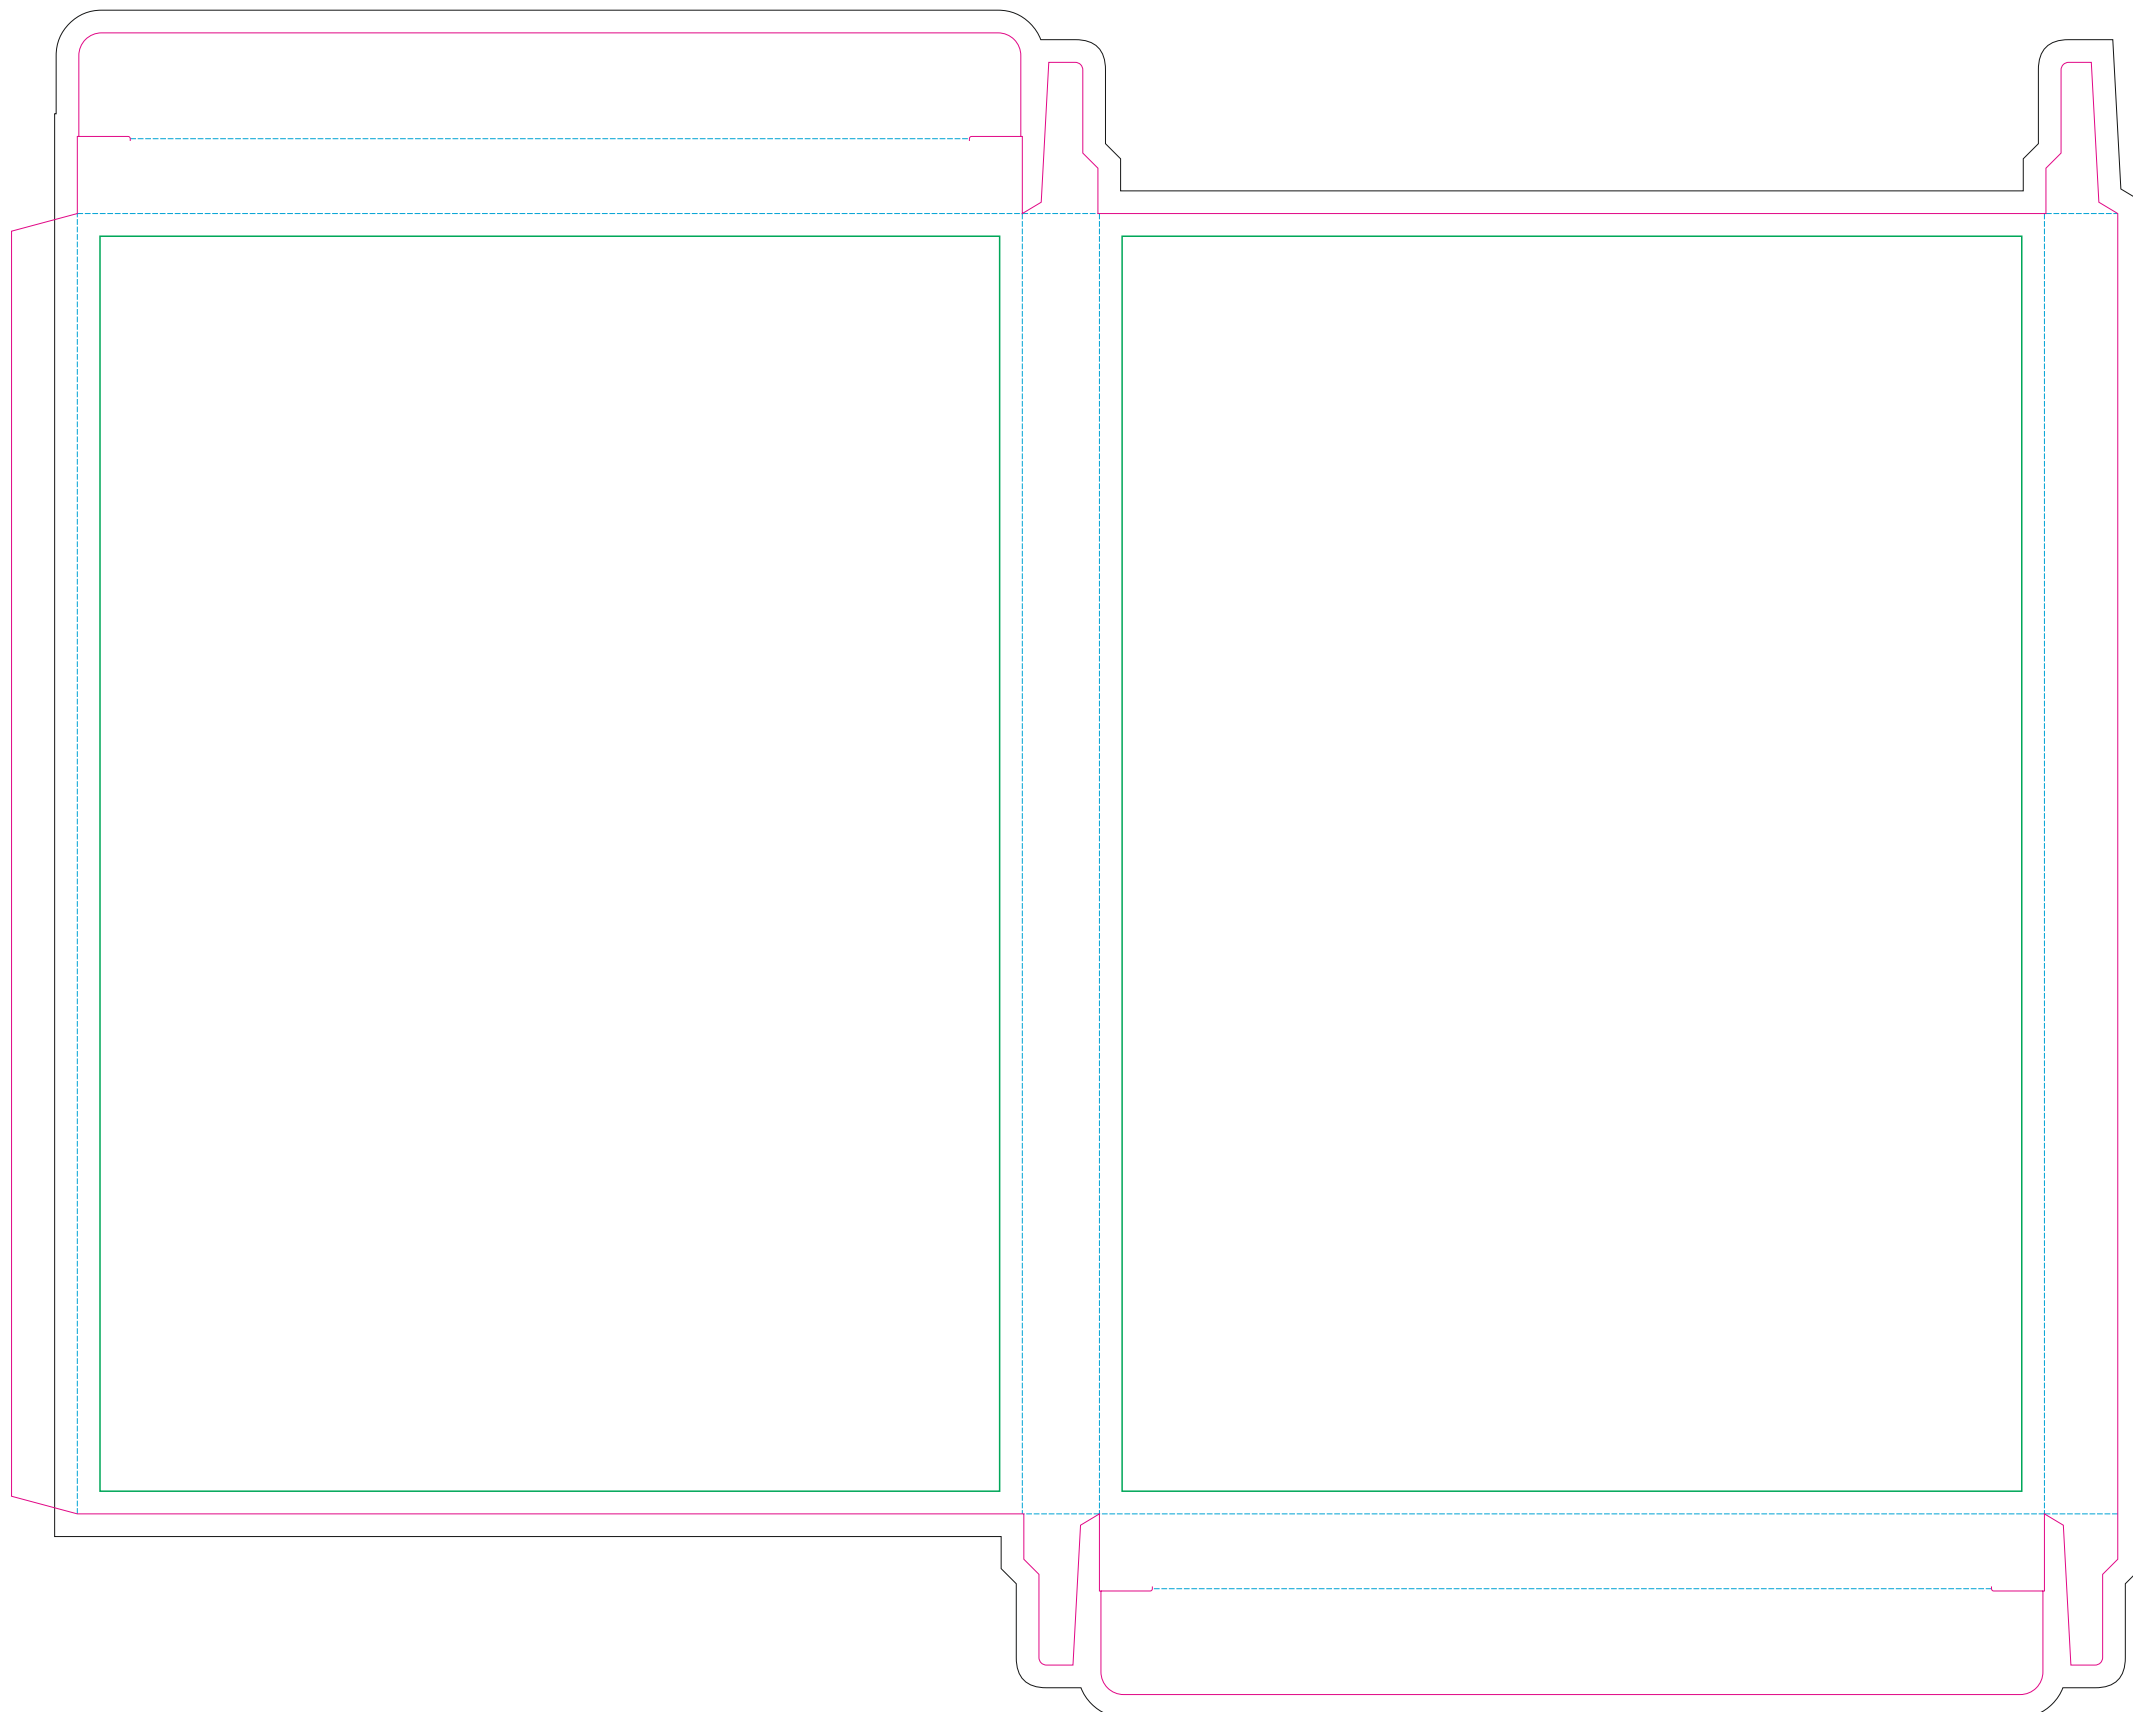

Paperboard box

- Margin
- Edge of product
- Bleed limit 5-5 mm (background must fill it)
- - - - - Fold line

resolution: min. 300DPI

colours: CMYK

formats: TIFF, PDF, EPS, AI, CDR

The green line indicates the area all non-background object - texts, logos, etc.

The pink outline the maximum size of graphic visible on the product.

The black line indicates the size of the required graphics including bleed.