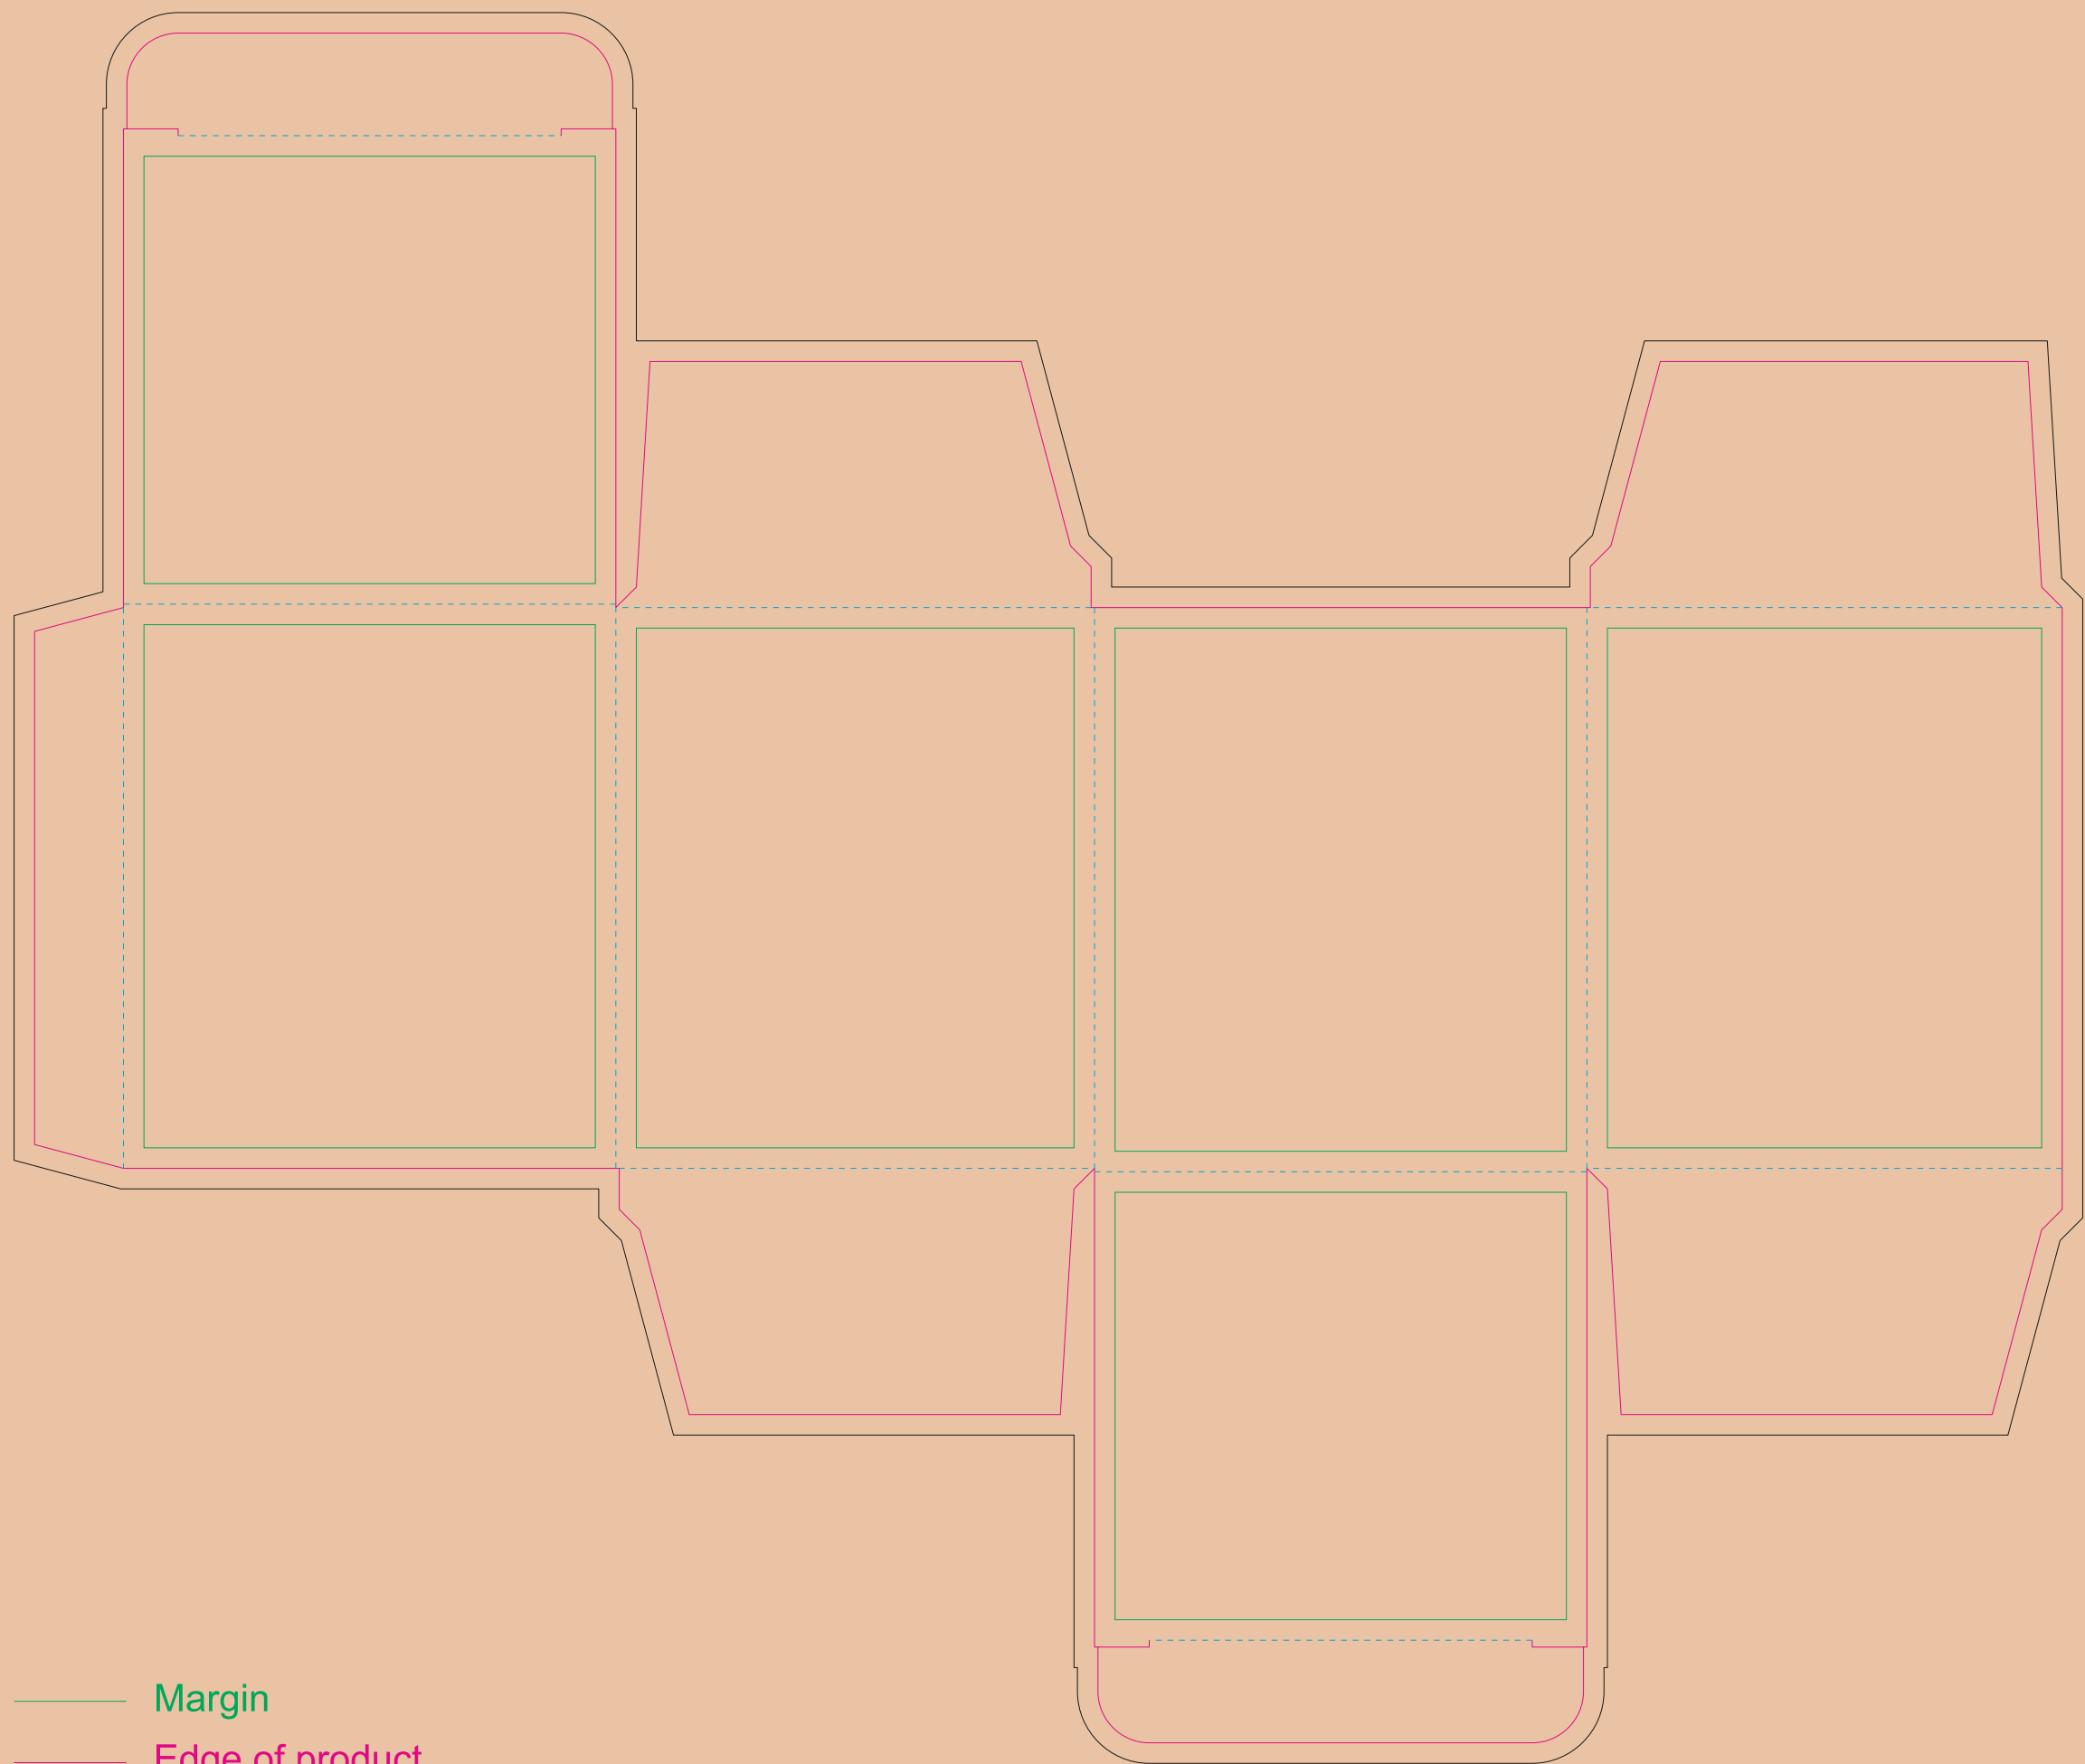

# Kraft Paperboard box

- Margin
- Edge of product
- Bleed limit 3-3 mm (background must fill it)
- - - - - Fold line

resolution: min. 300 DPI  
colours: CMYK  
formats: TIFF, PDF, EPS, AI, CDR

The green line indicates the area all non-background object-texts, logos, etc.  
The pink outline the maximum size of graphic visible on the product.  
The black line indicates the size of the required graphics including bleed.  
The blue line indicates the folding.